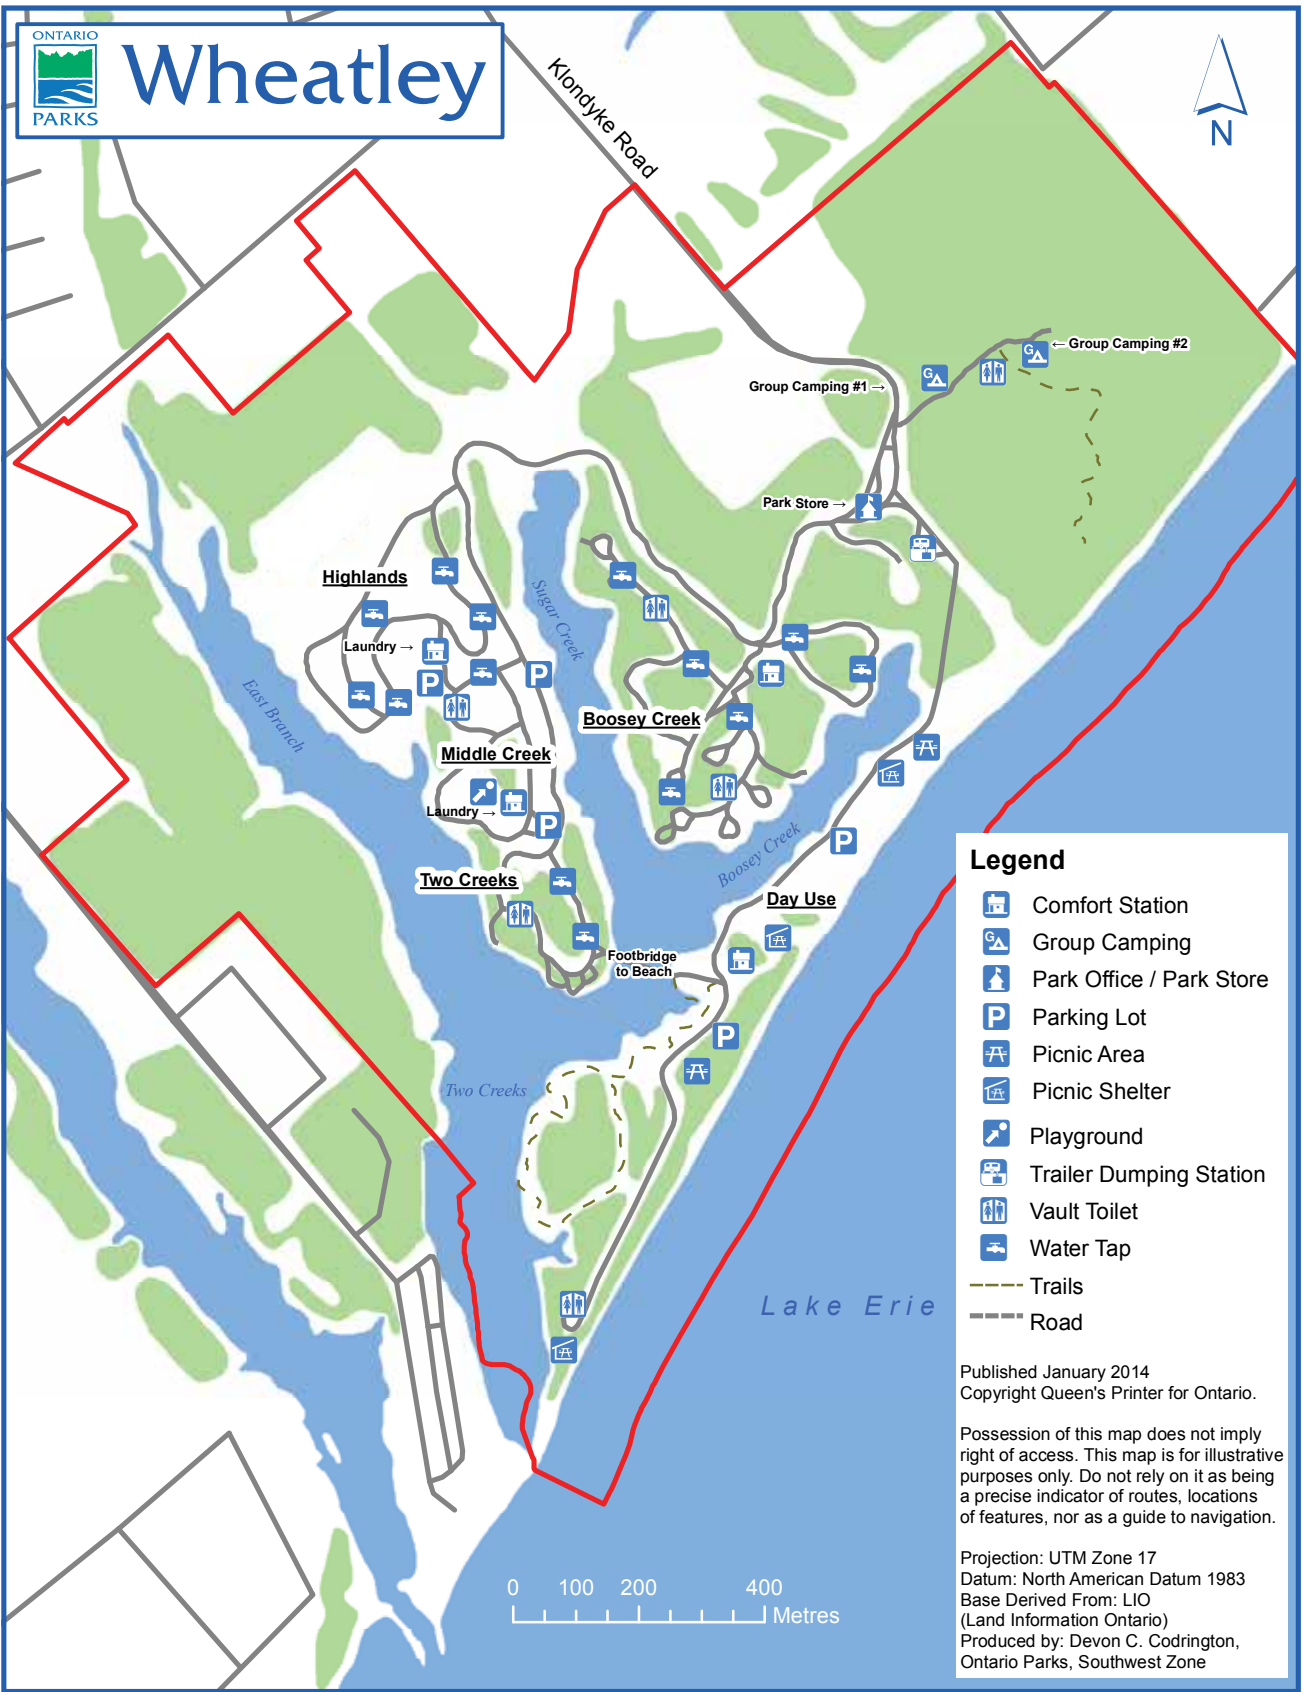

Wheatley

Legend

- Comfort Station
- Group Camping
- Park Office / Park Store
- Parking Lot
- Picnic Area
- Picnic Shelter
- Playground
- Trailer Dumping Station
- Vault Toilet
- Water Tap
- Trails
- Road

Published January 2014
 Copyright Queen's Printer for Ontario.

Possession of this map does not imply right of access. This map is for illustrative purposes only. Do not rely on it as being a precise indicator of routes, locations of features, nor as a guide to navigation.

Projection: UTM Zone 17
 Datum: North American Datum 1983
 Base Derived From: LIO (Land Information Ontario)
 Produced by: Devon C. Codrington, Ontario Parks, Southwest Zone