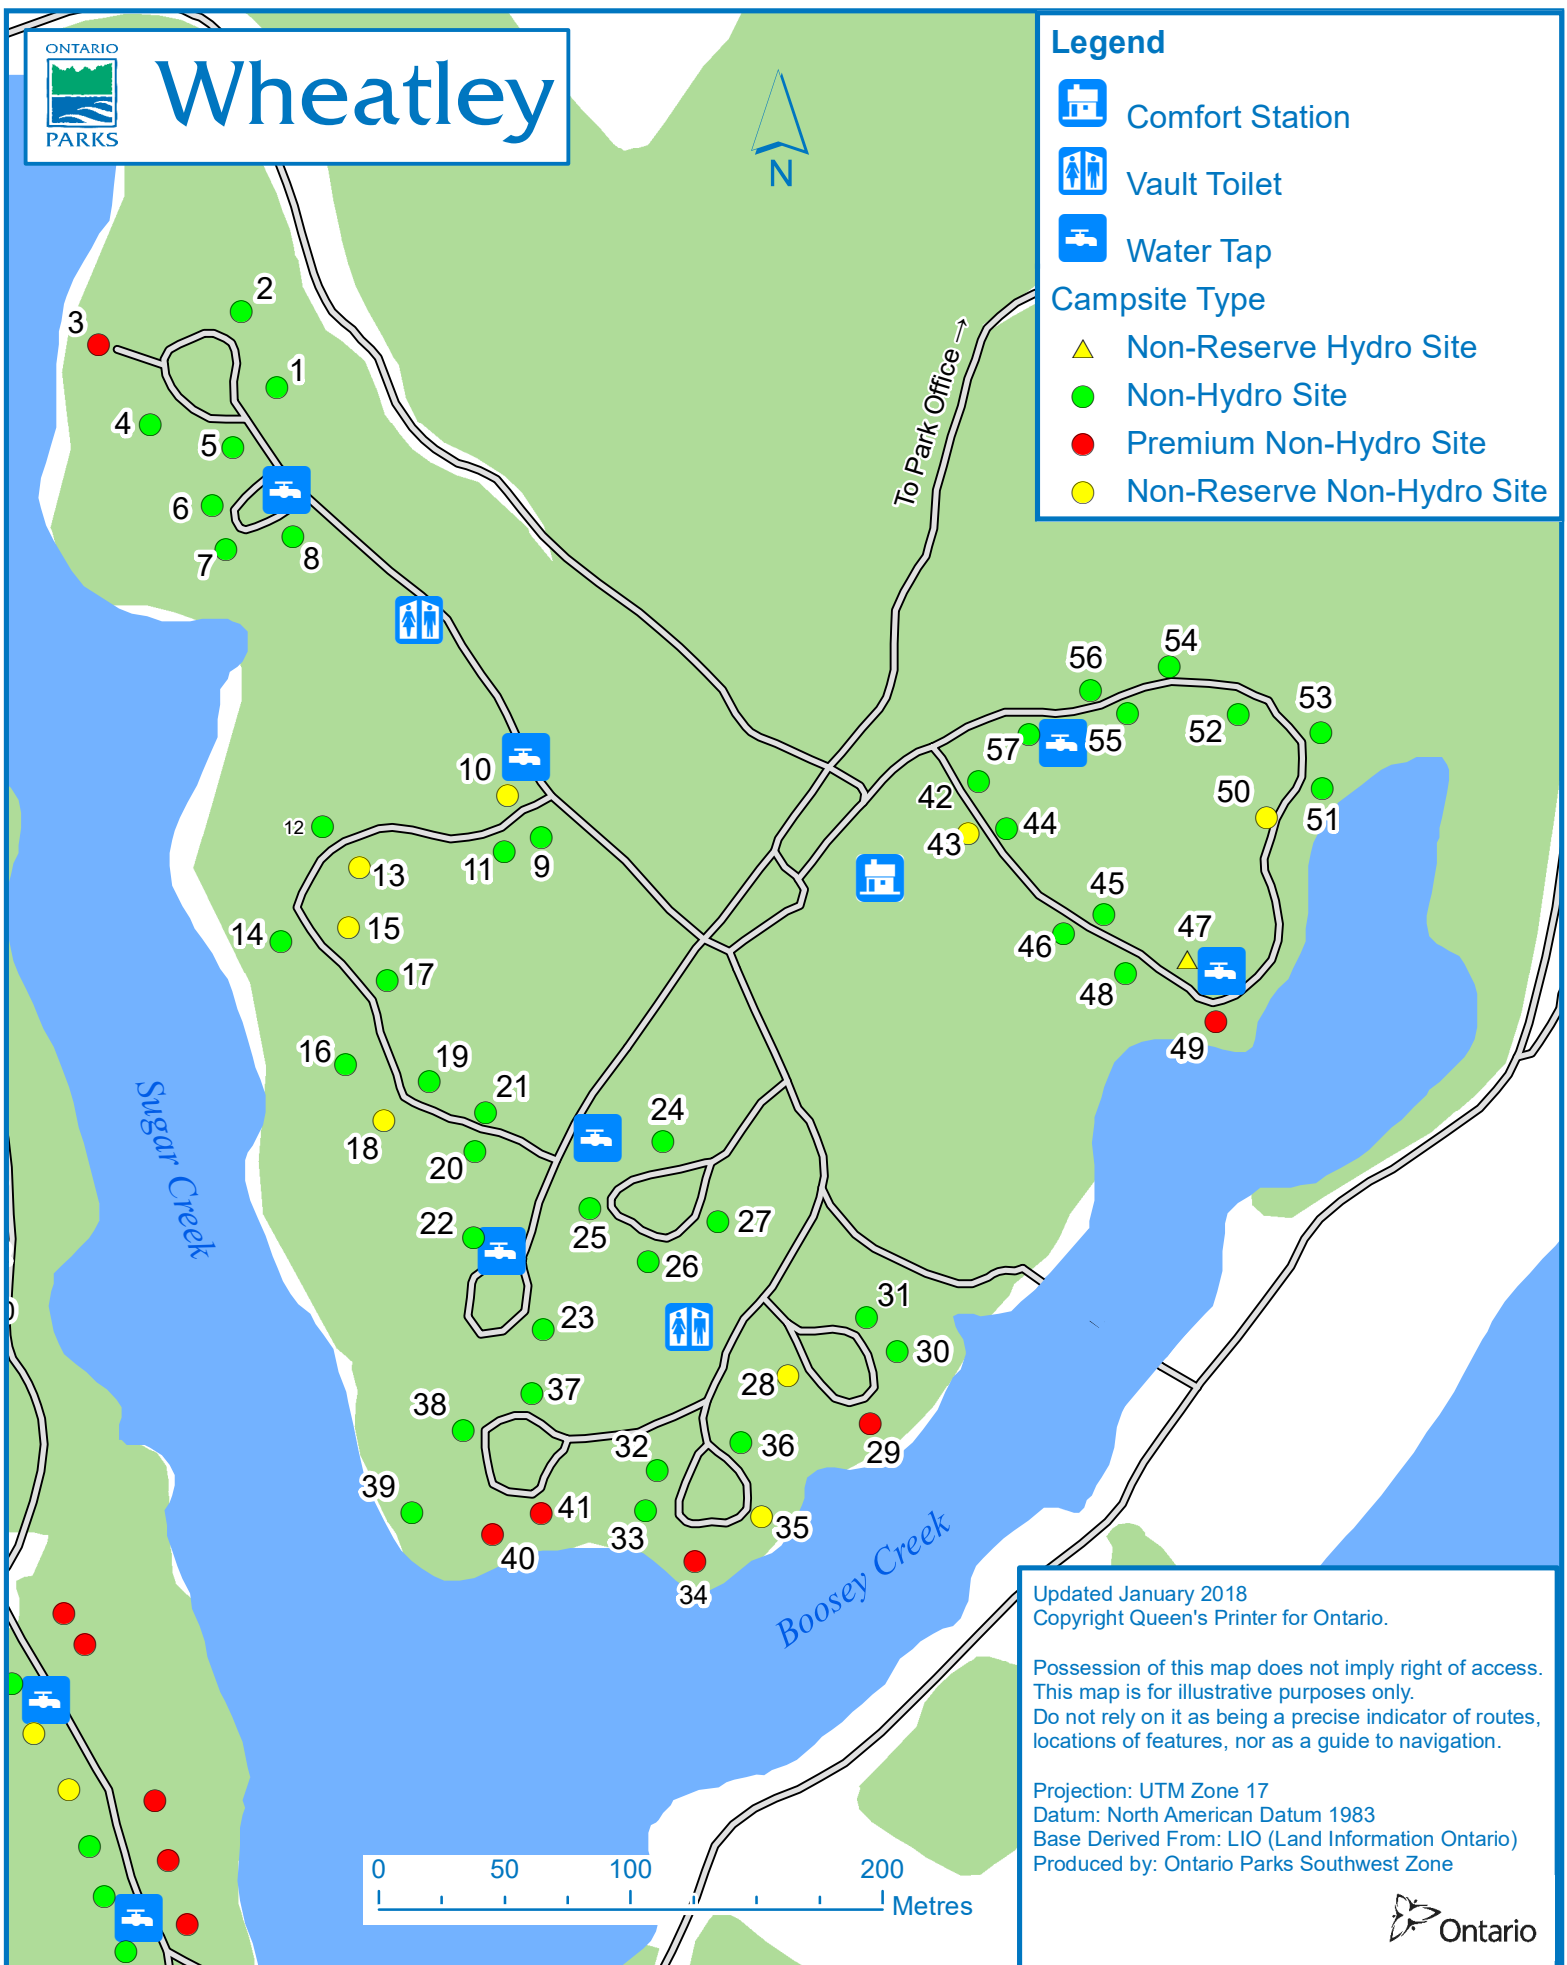

Wheatley

Legend

Comfort Station

Vault Toilet

Water Tap

Campsite Type

Non-Reserve Hydro Site

Non-Hydro Site

Premium Non-Hydro Site

Non-Reserve Non-Hydro Site

Updated January 2018
Copyright Queen's Printer for Ontario.

Possession of this map does not imply right of access. This map is for illustrative purposes only. Do not rely on it as being a precise indicator of routes, locations of features, nor as a guide to navigation.

Projection: UTM Zone 17
Datum: North American Datum 1983
Base Derived From: LIO (Land Information Ontario)
Produced by: Ontario Parks Southwest Zone