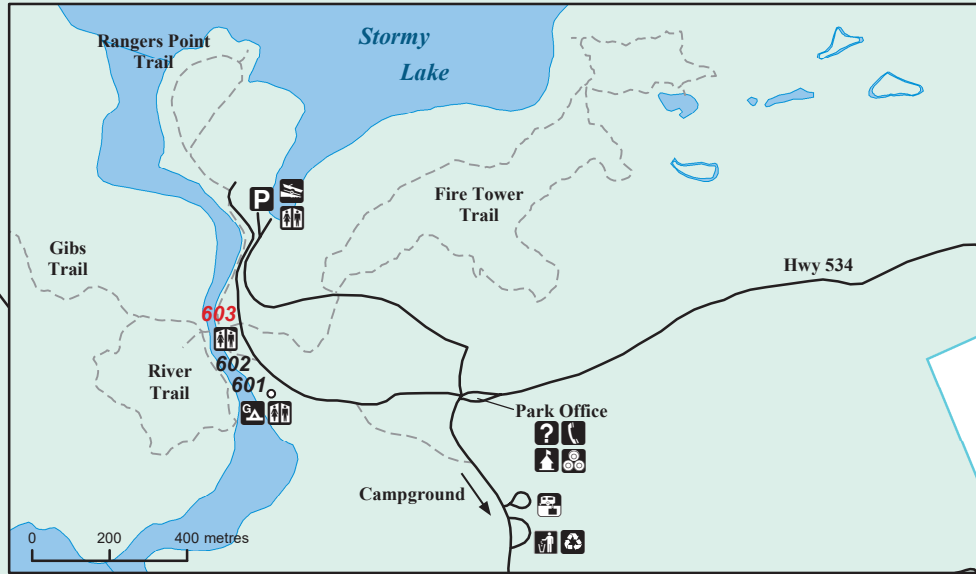

# Restoule

- barrier free facility
- boat launch
- comfort station with showers & laundry facilities
- dock
- toilet
- parking
- garbage disposal
- trailer sanitation station
- recycling
- swimming area
- telephone
- dog beach
- firewood
- NHE activity area
- water tap
- park office
- information
- group camping
- beach
- trail