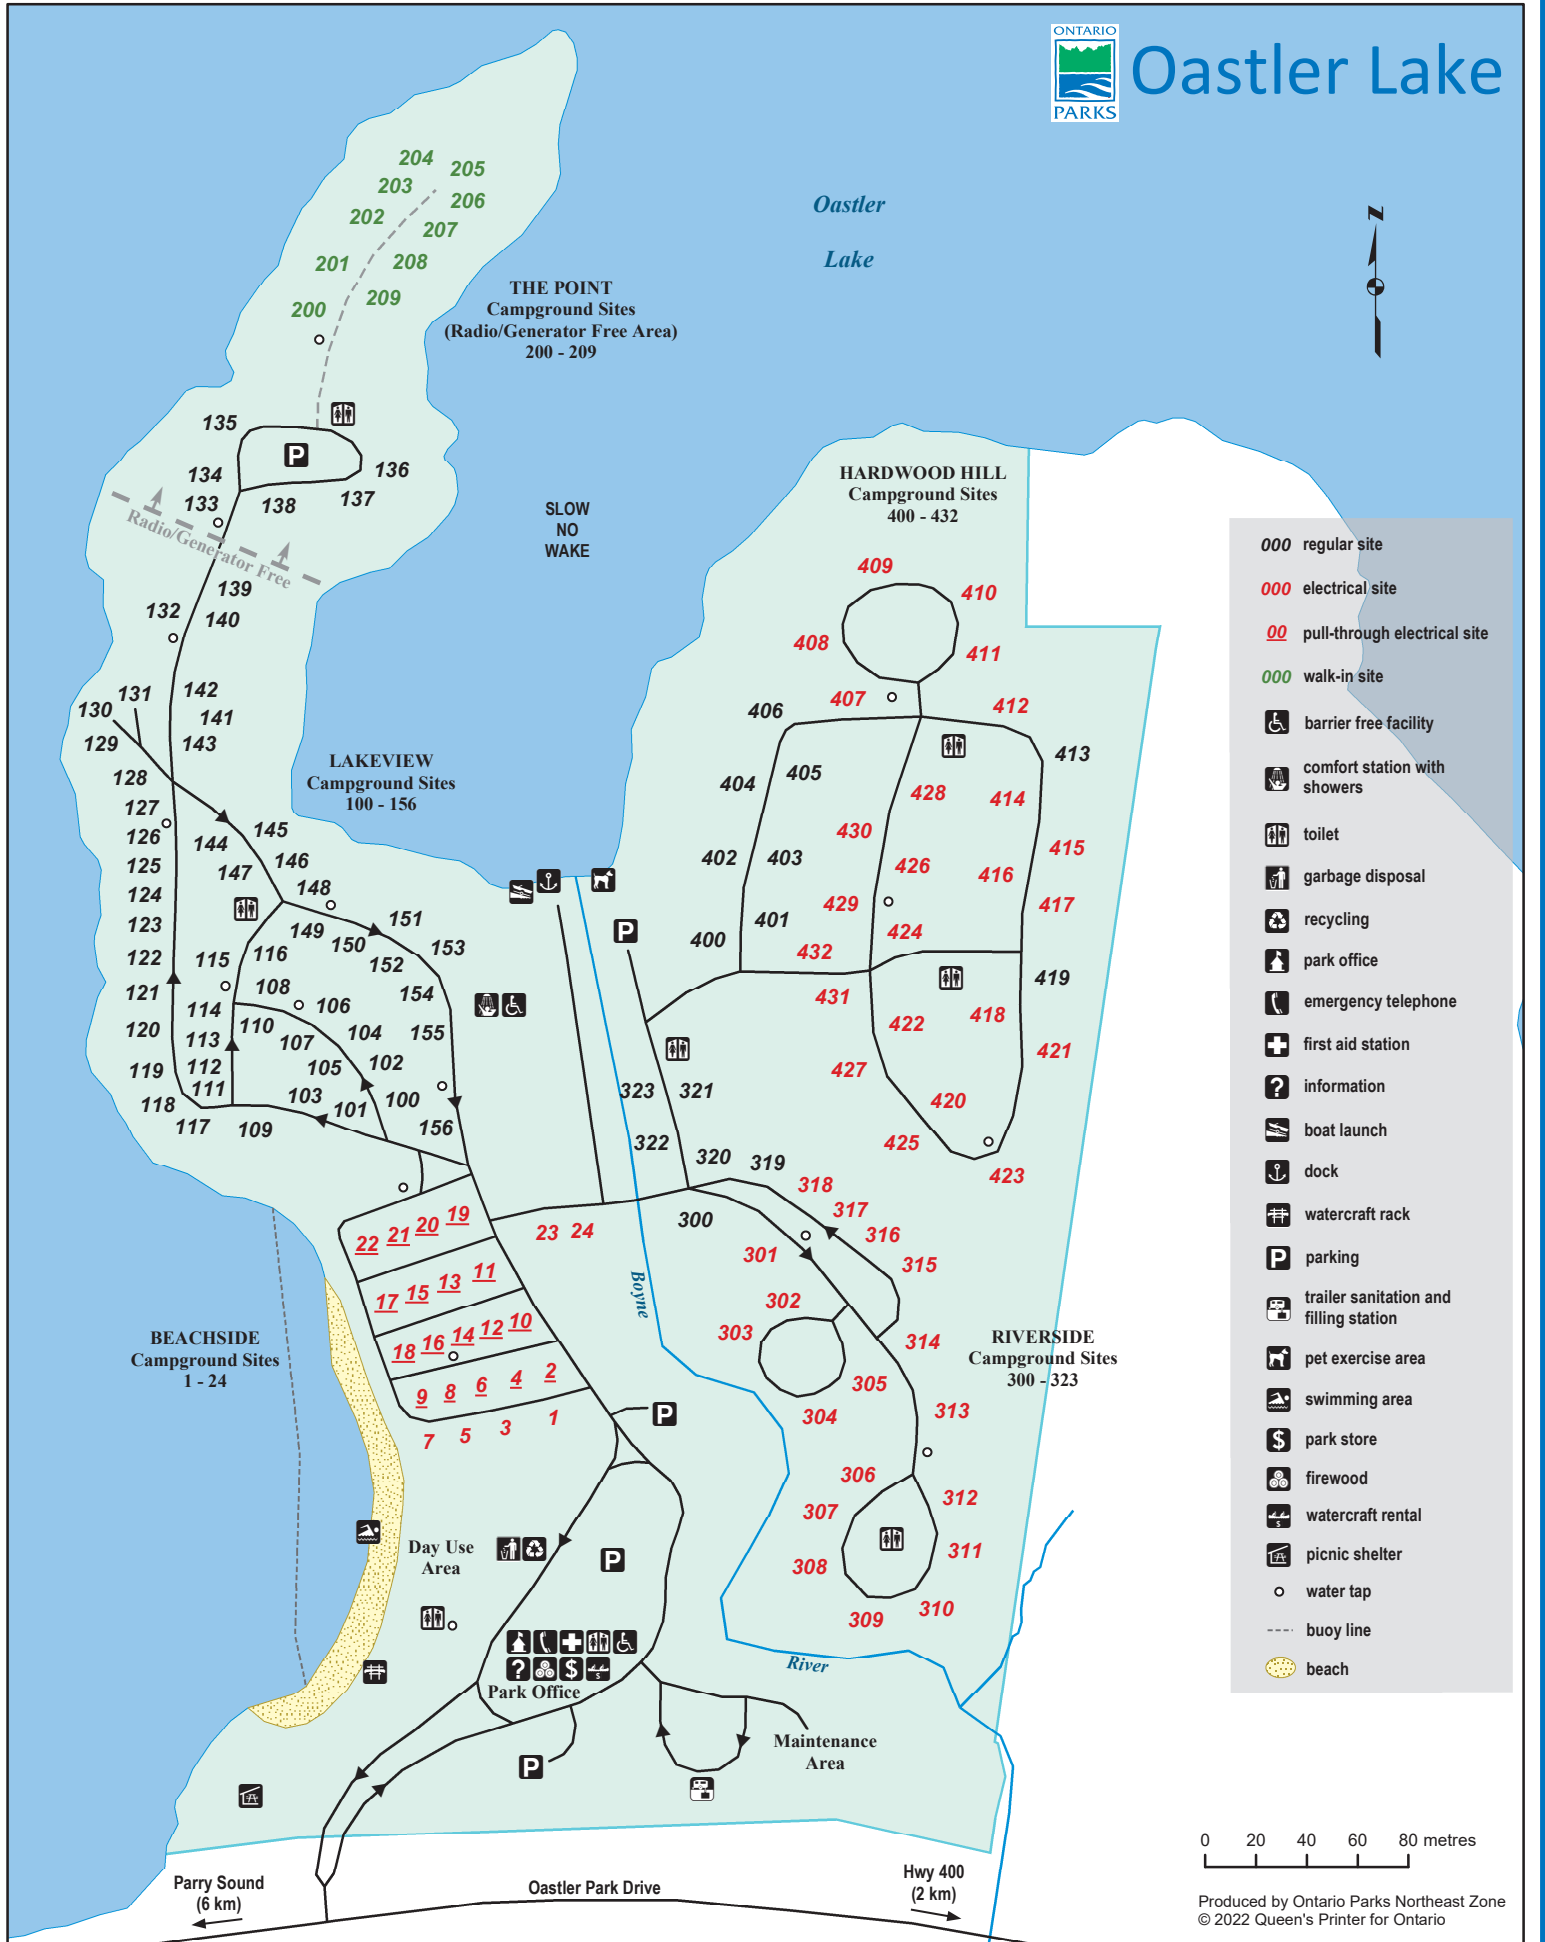

# Oastler Lake

- 000 regular site
- 000 electrical site
- 00 pull-through electrical site
- 000 walk-in site
- barrier free facility
- comfort station with showers
- toilet
- garbage disposal
- recycling
- park office
- emergency telephone
- first aid station
- information
- boat launch
- dock
- watercraft rack
- parking
- trailer sanitation and filling station
- pet exercise area
- swimming area
- park store
- firewood
- watercraft rental
- picnic shelter
- water tap
- buoy line
- beach