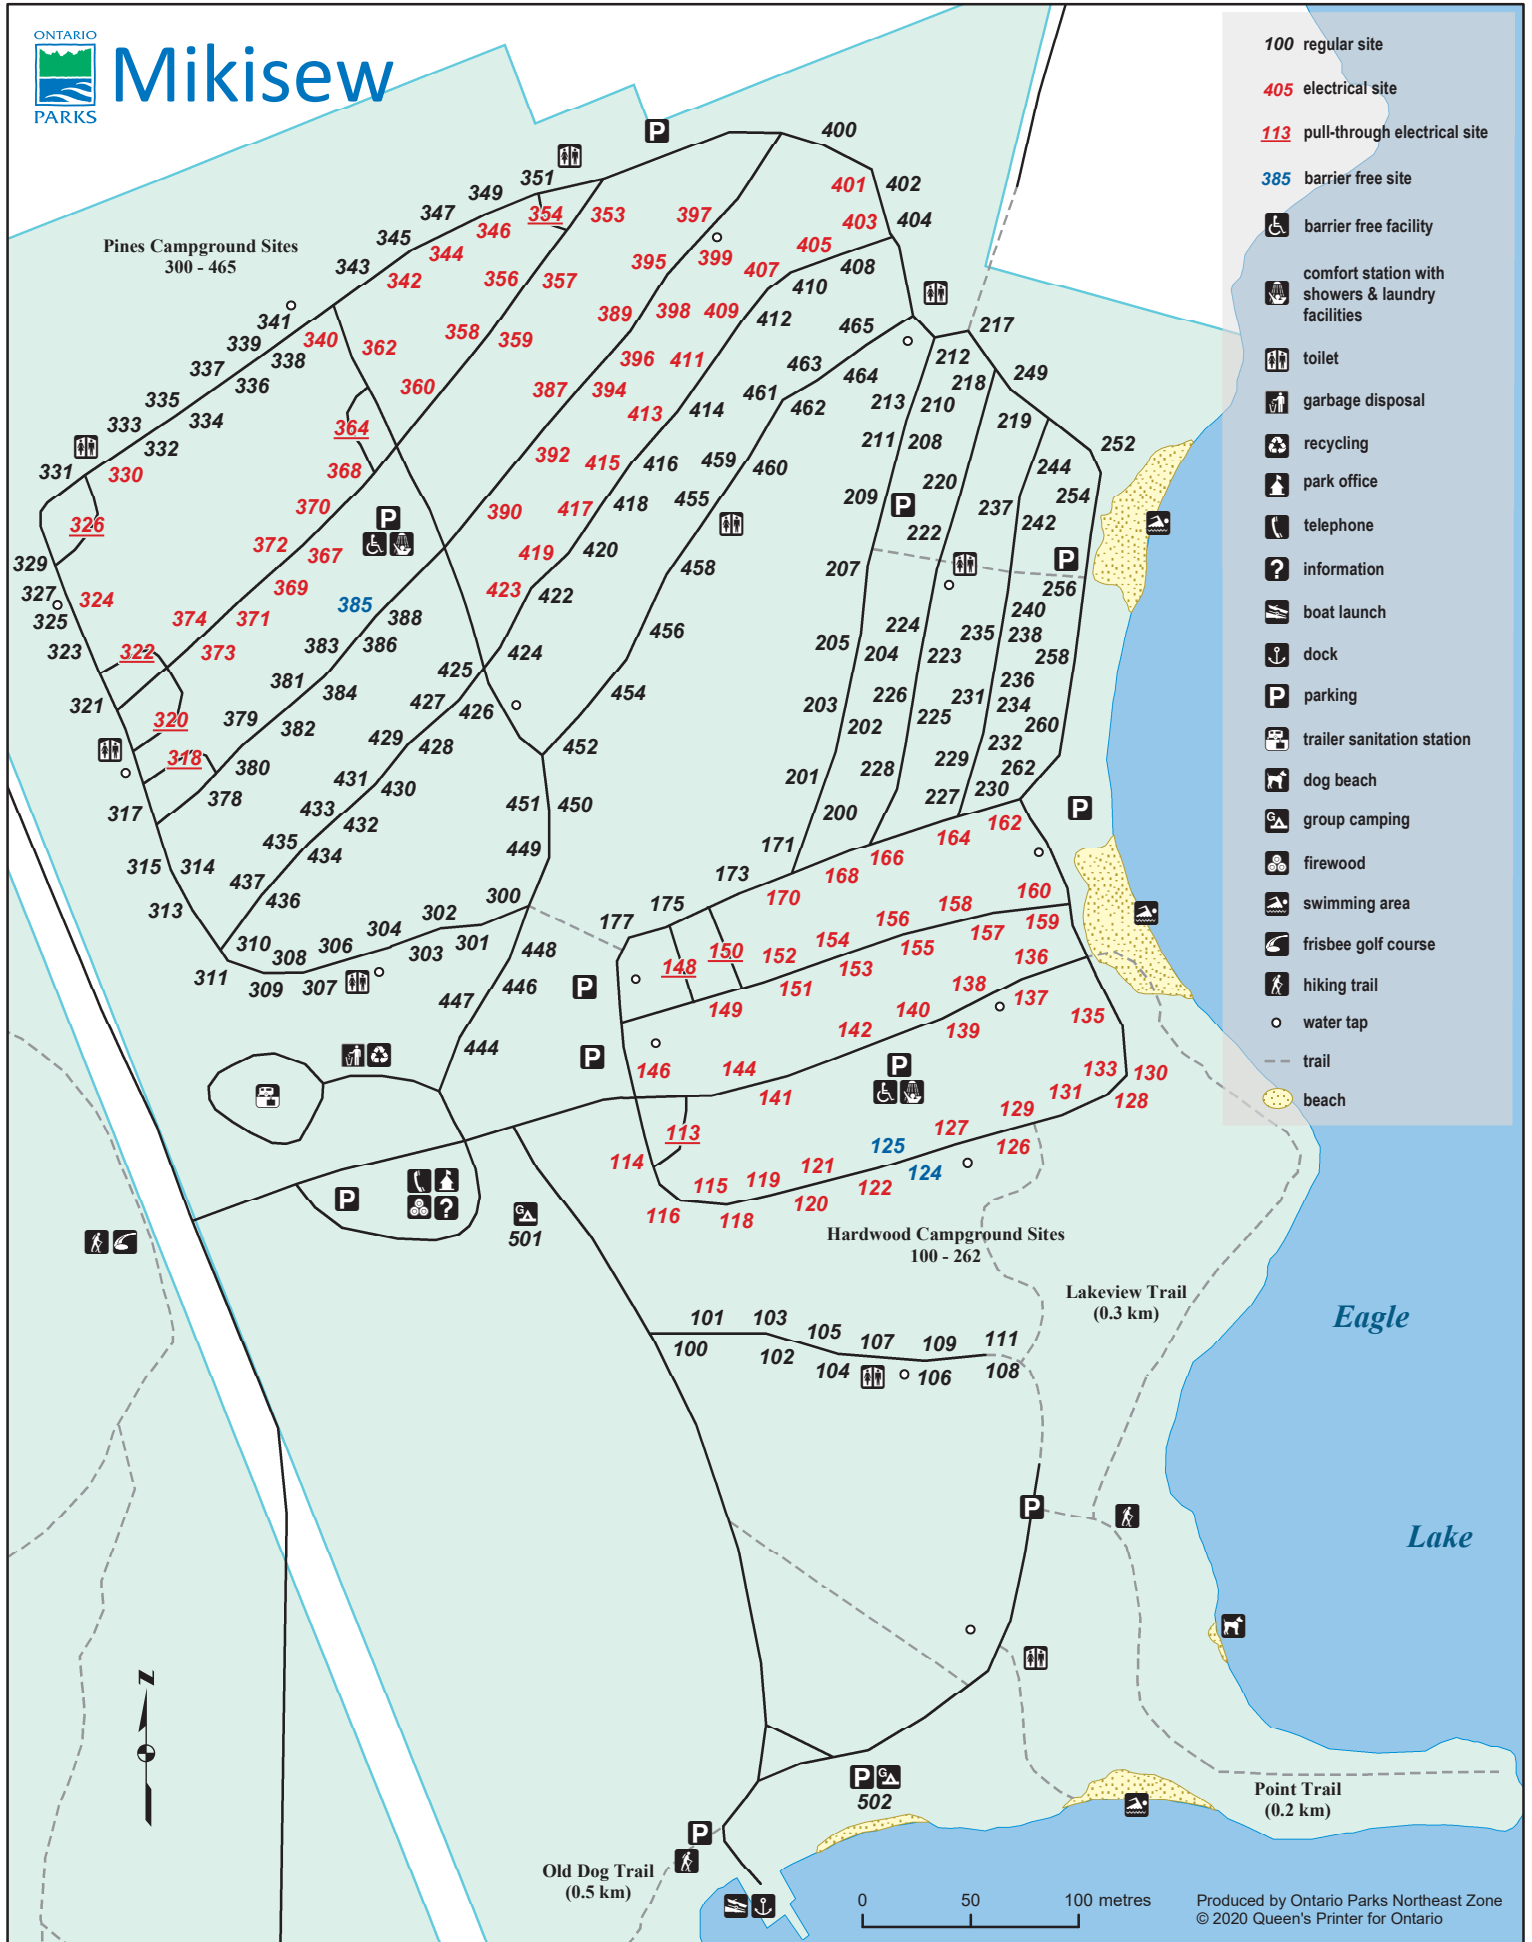

CAMPGROUND

Mikisew

- 100 regular site
- 405 electrical site
- 113 pull-through electrical site
- 385 barrier free site
- barrier free facility
- comfort station with showers & laundry facilities
- toilet
- garbage disposal
- recycling
- park office
- telephone
- information
- boat launch
- dock
- parking
- trailer sanitation station
- dog beach
- group camping
- firewood
- swimming area
- frisbee golf course
- hiking trail
- water tap
- trail
- beach