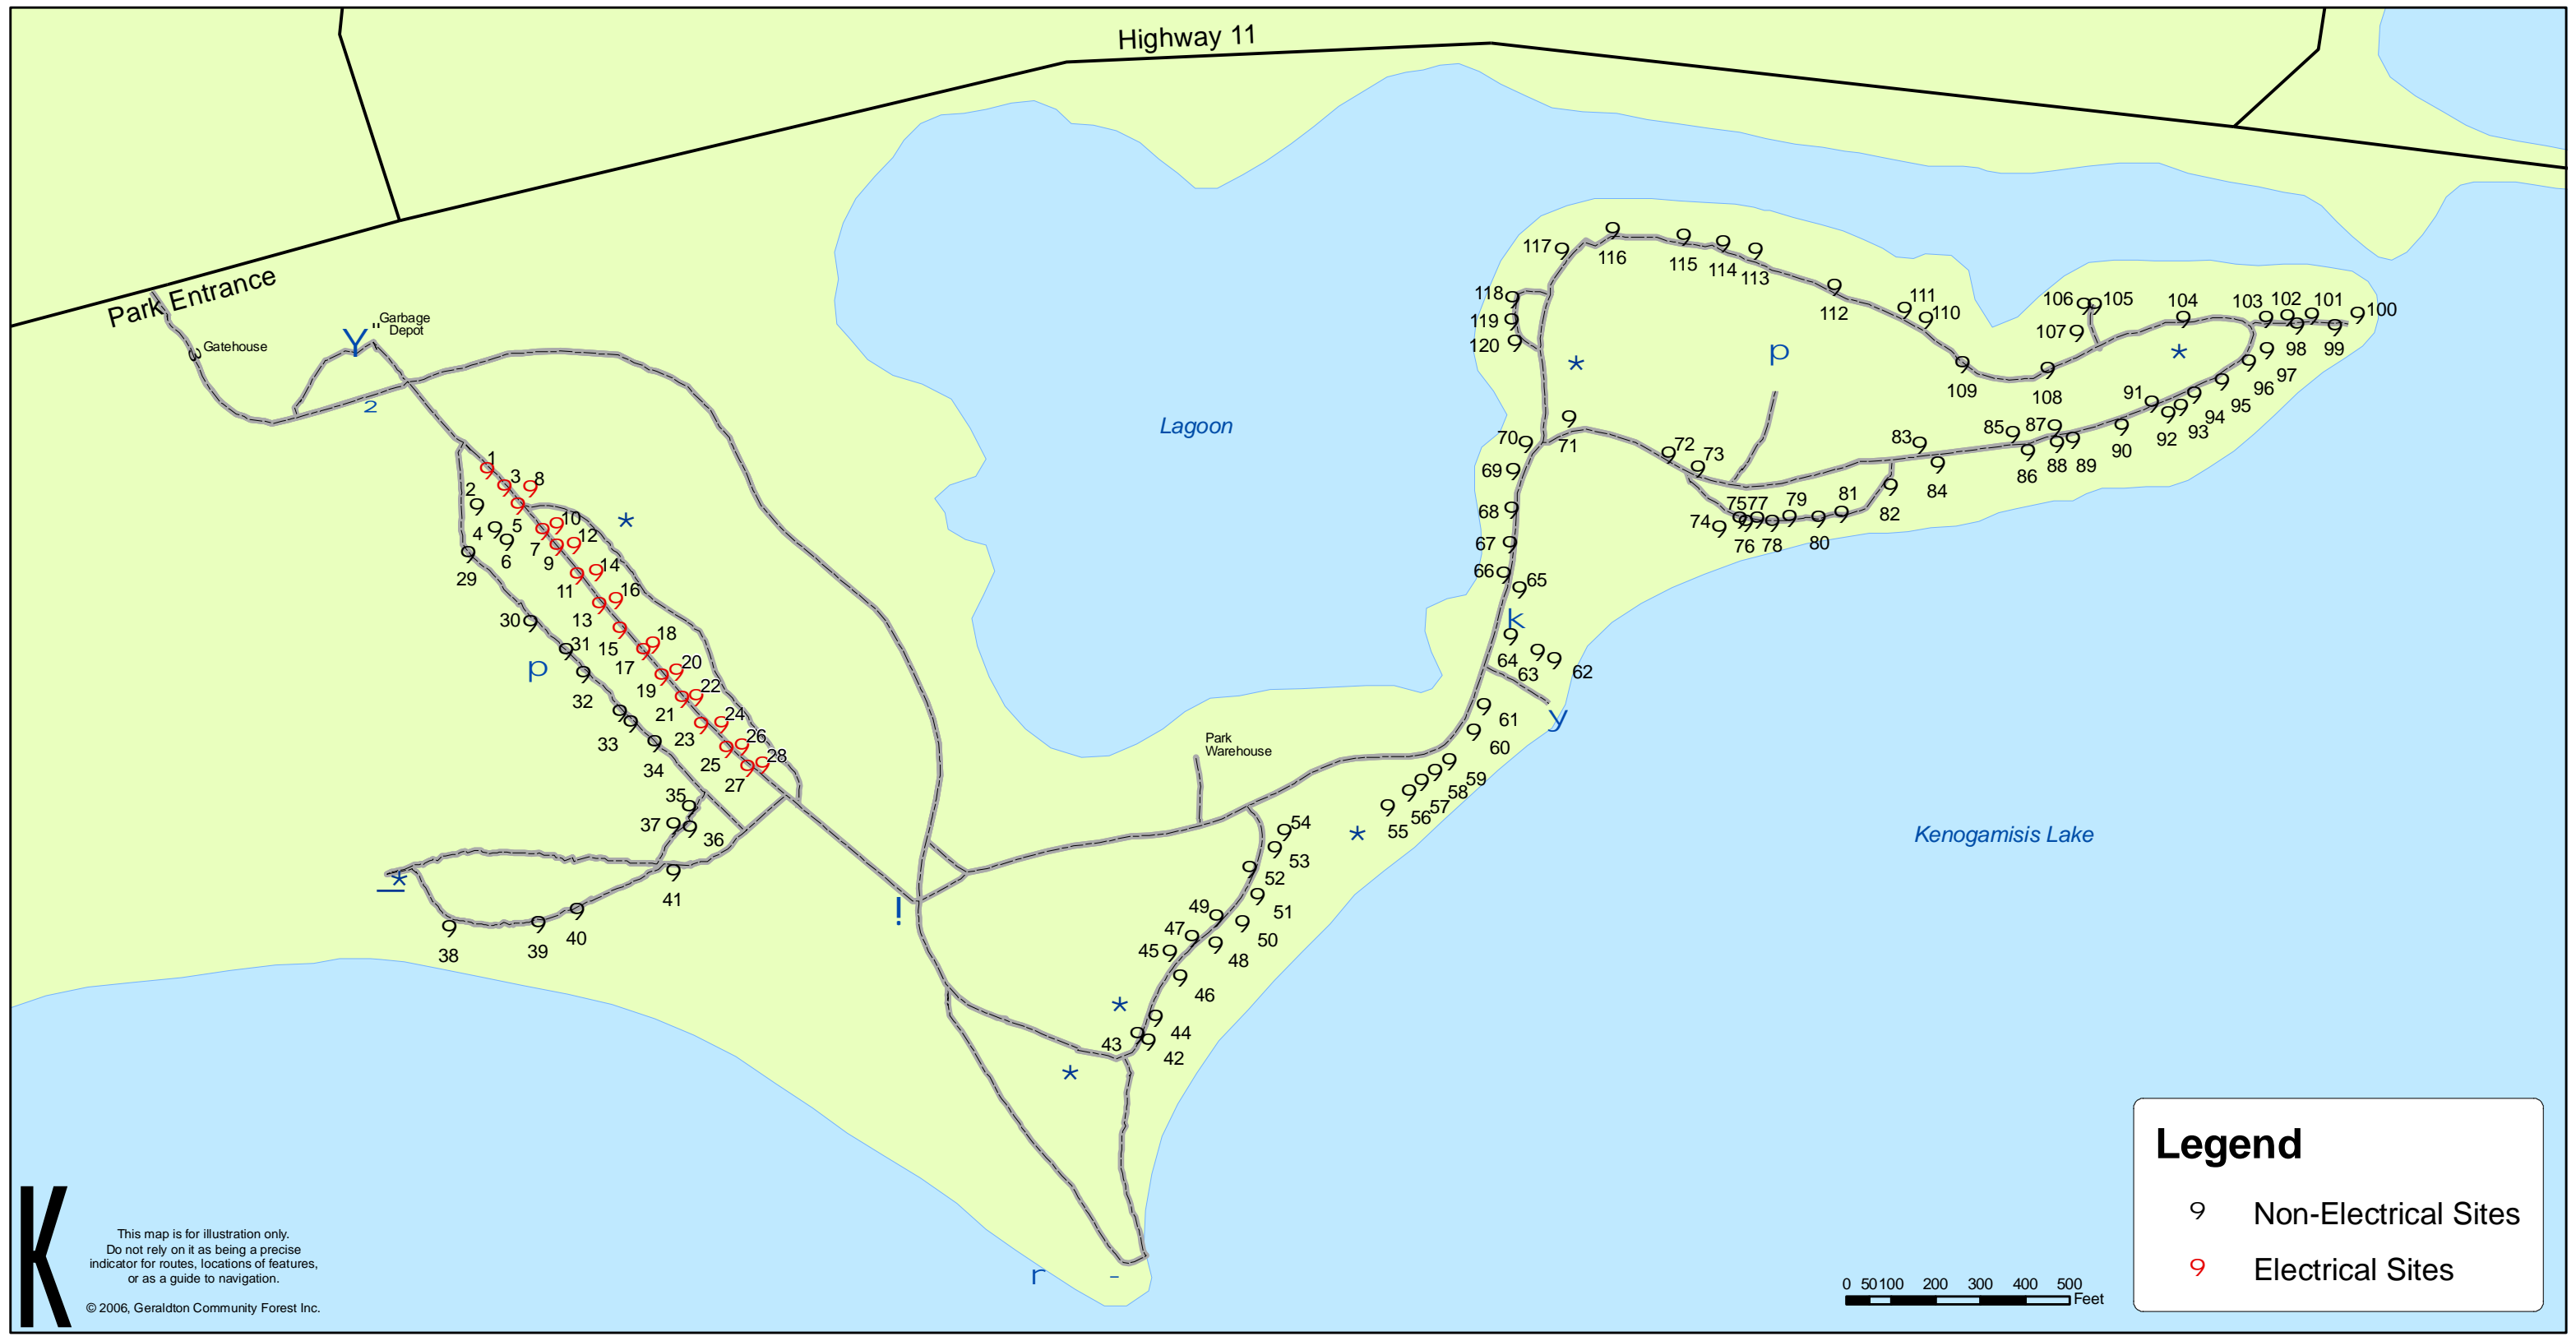

MacLeod Provincial Park

Legend

- ⦿ Non-Electrical Sites
- ⦿ Electrical Sites

K This map is for illustration only. Do not rely on it as being a precise indicator for routes, locations of features, or as a guide to navigation.
© 2006, Geraldton Community Forest Inc.