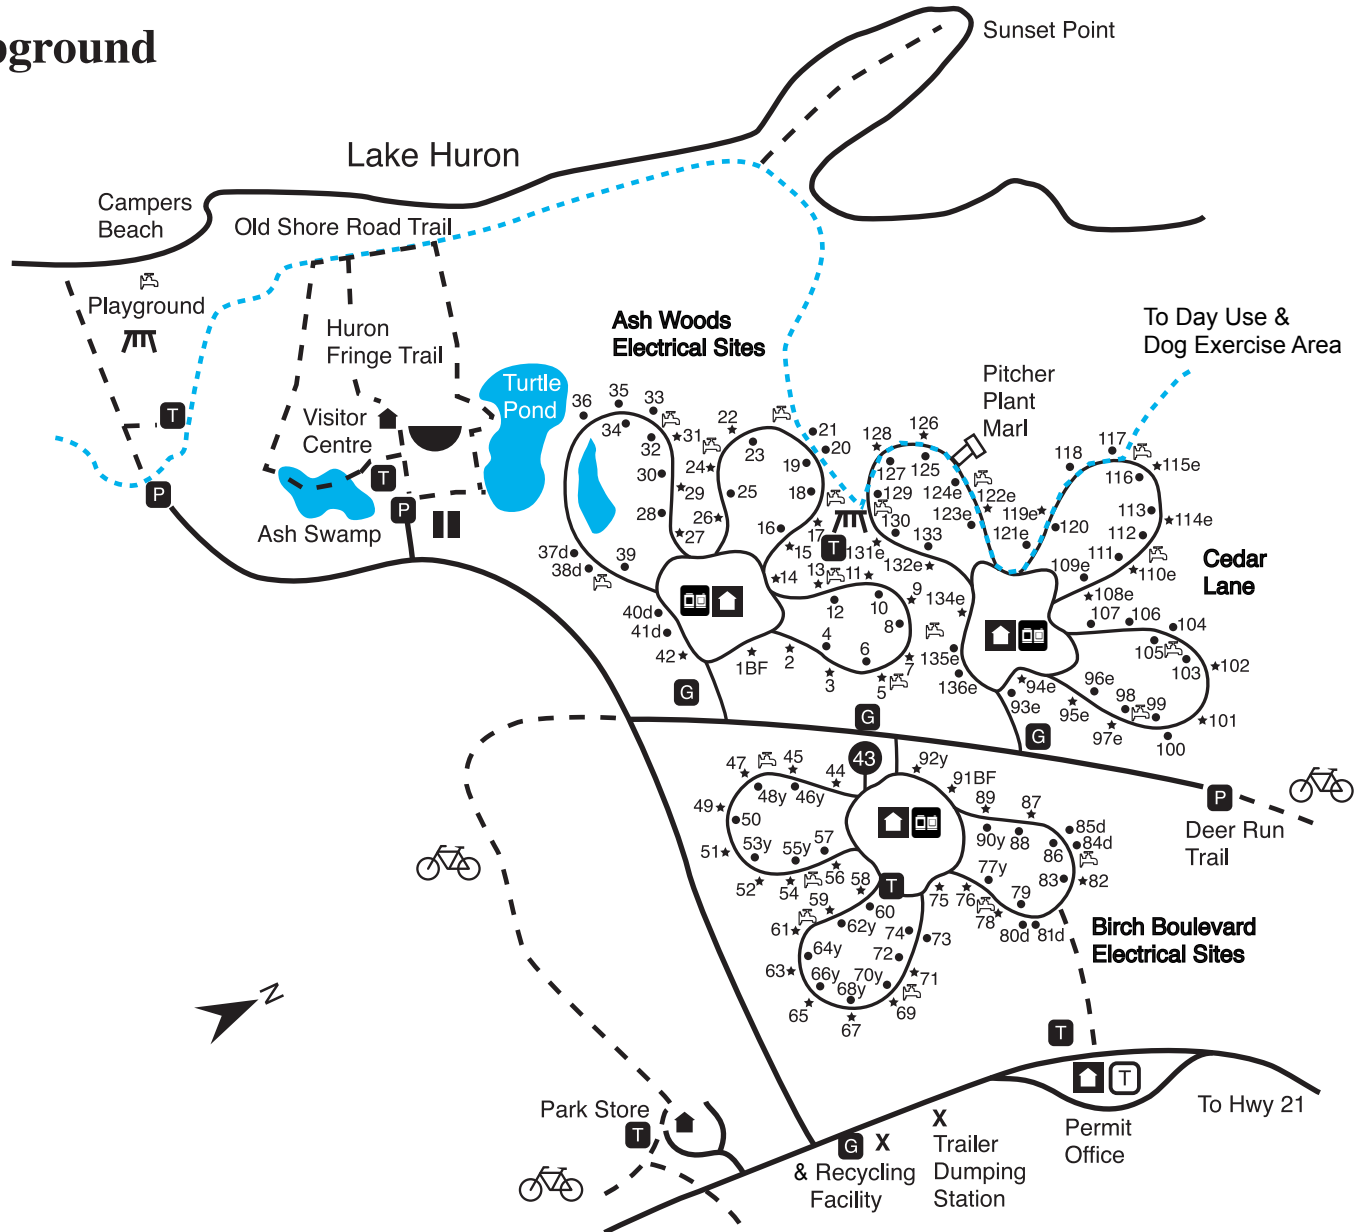

Algonquin Campground

Legend

-  Comfort Station
-  Vault Toilet
-  Laundry Facilities
-  Garbage
-  Parking
-  Campfire Circle
-  Children's Playground
-  Playing Field
-  Water Tap
-  Old Shore Road Trail
-  Trail
-  Campground Host
-  Electrical Site
-  Yurt
-  Double Site
-  Barrier Free
-  Telephone
-  Pull-Through Site

Map Not to Scale