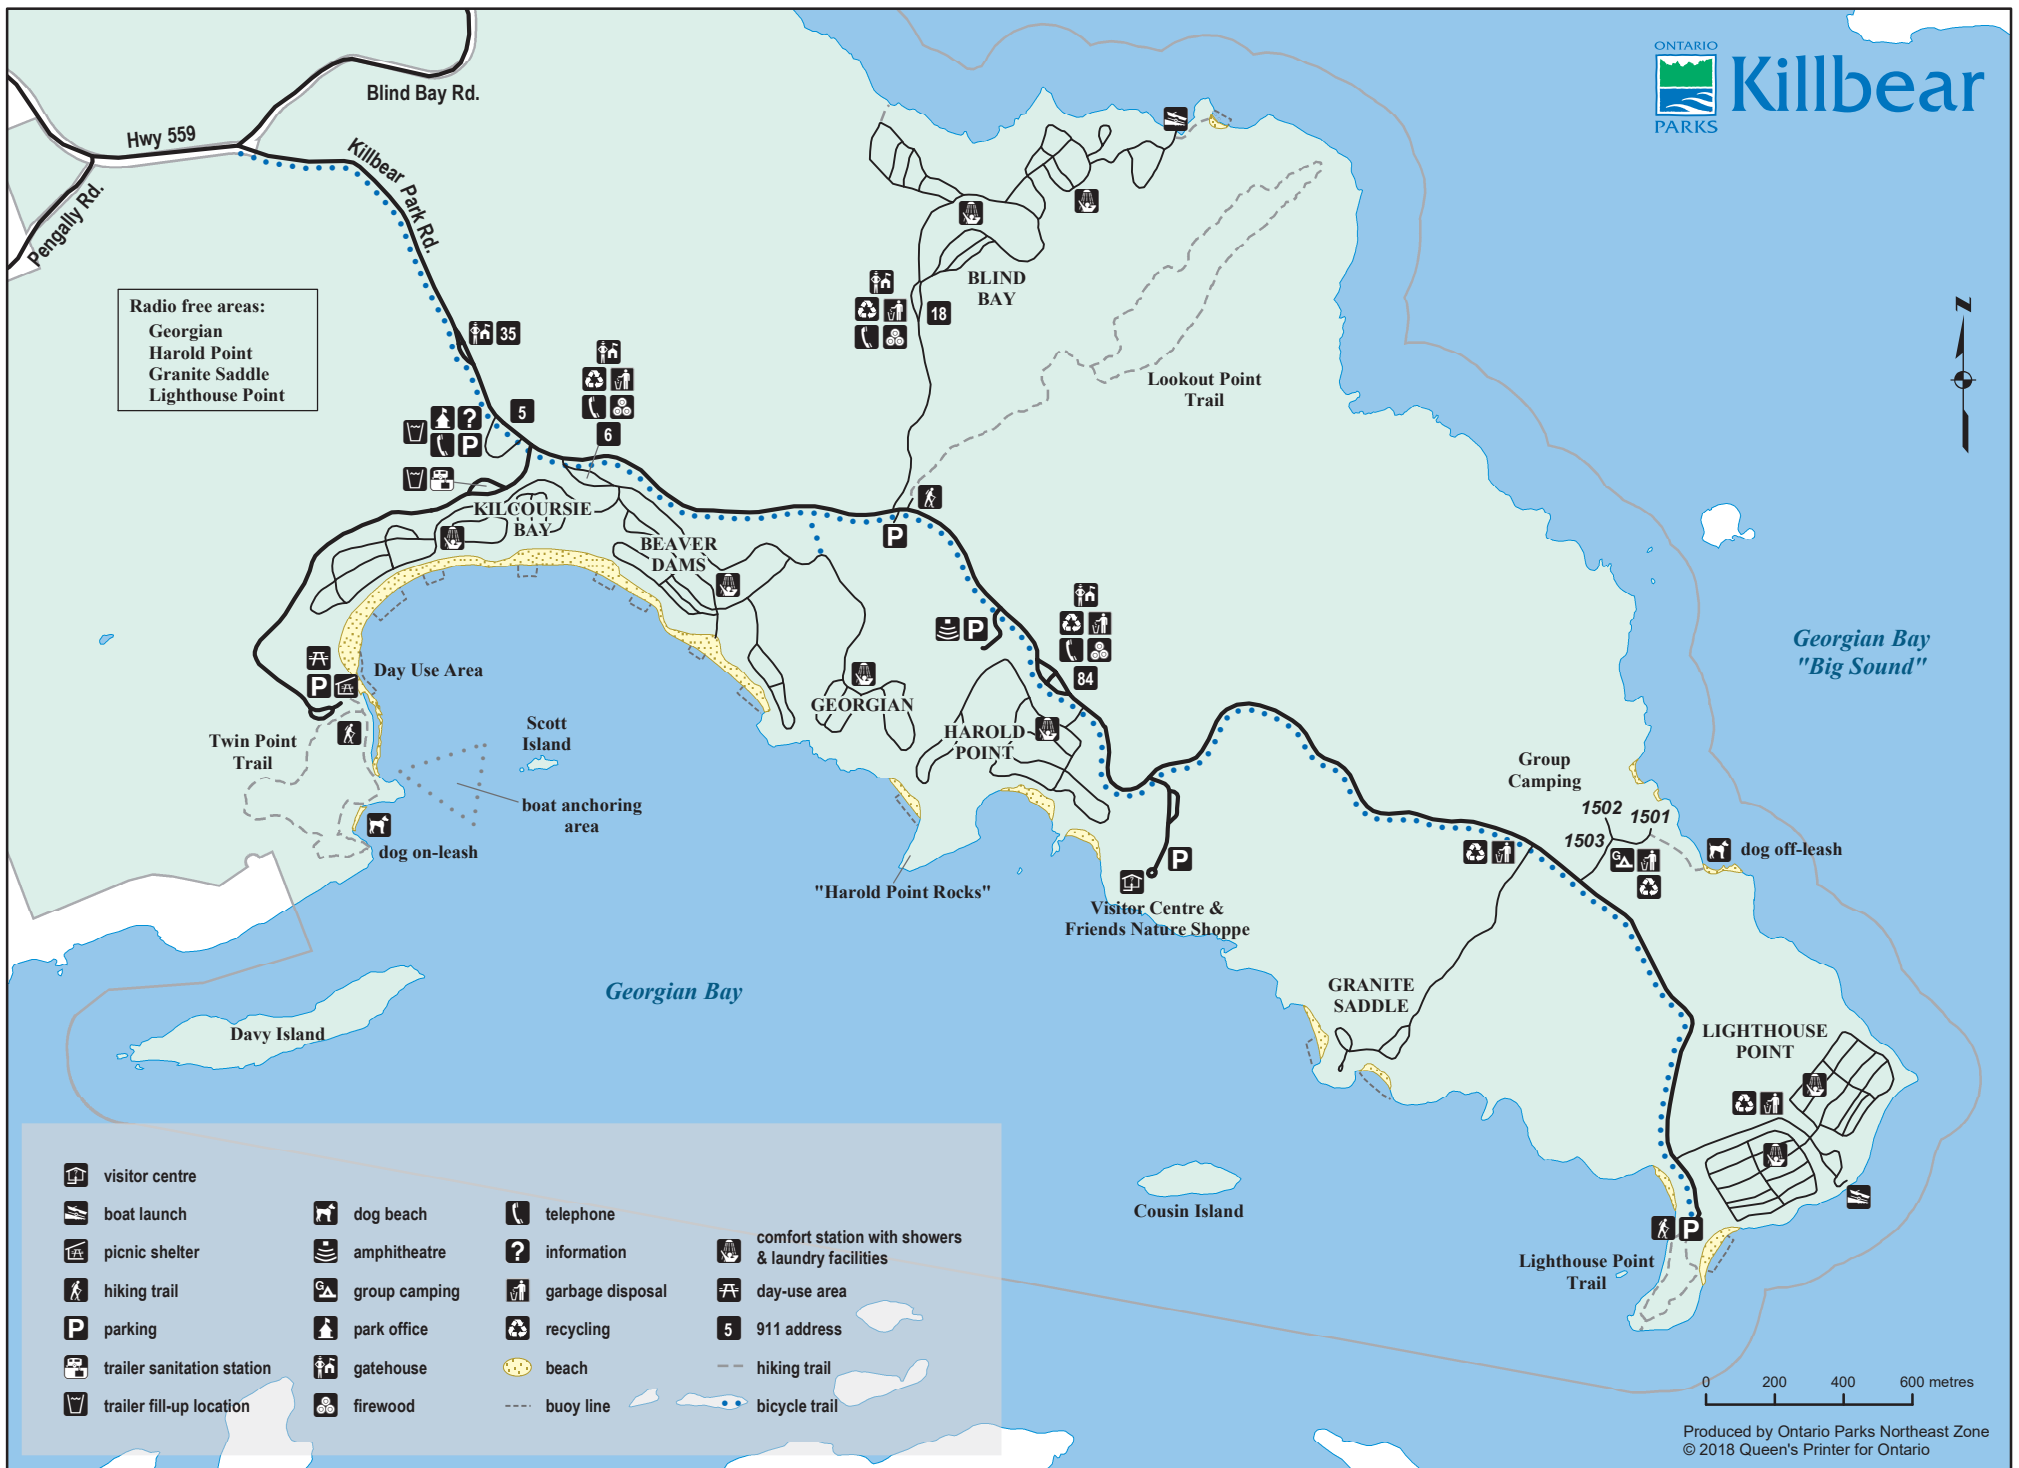

CAMPGROUND

Radio free areas:
 Georgian
 Harold Point
 Granite Saddle
 Lighthouse Point

- | | | | |
|----------------------------|---------------|------------------|---|
| visitor centre | dog beach | telephone | comfort station with showers & laundry facilities |
| boat launch | amphitheatre | information | day-use area |
| picnic shelter | group camping | garbage disposal | 911 address |
| hiking trail | park office | recycling | hiking trail |
| parking | gatehouse | beach | bicycle trail |
| trailer sanitation station | firewood | buoy line | |
| trailer fill-up location | | | |

0 200 400 600 metres