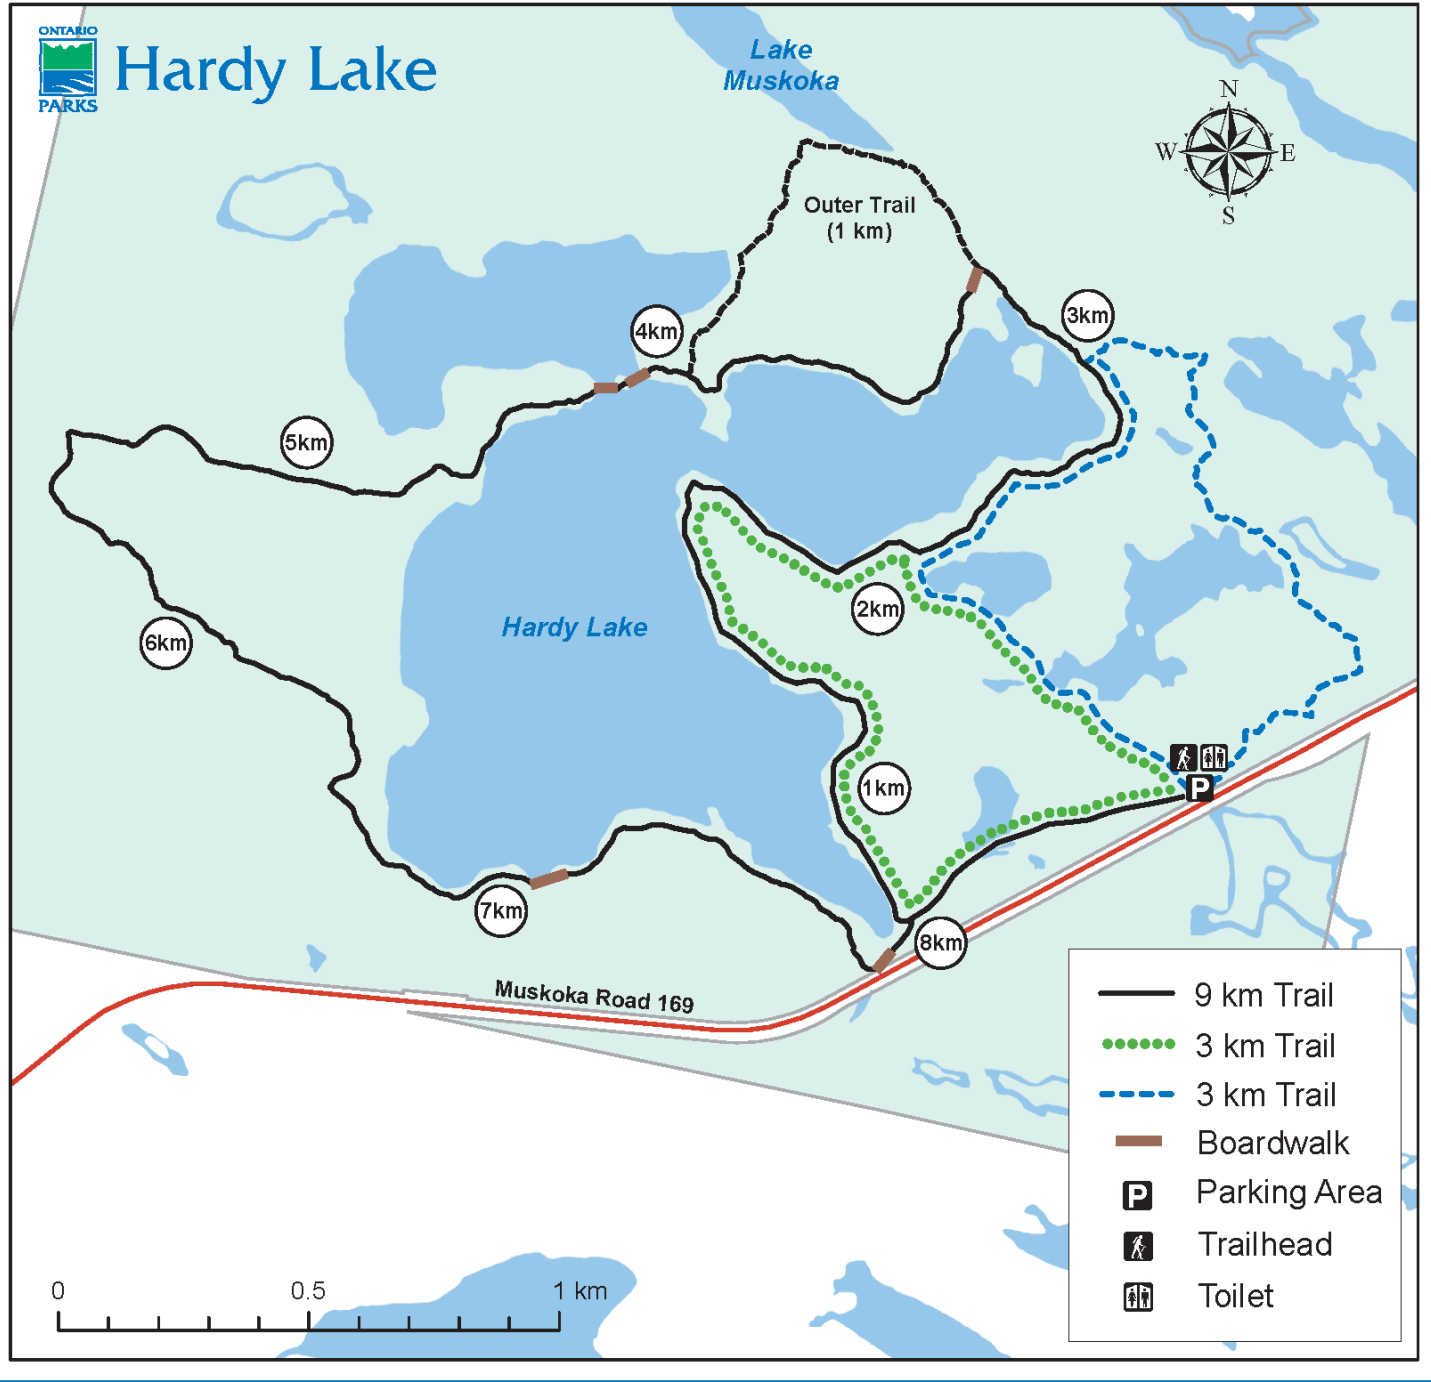

# Hardy Lake

Lake Muskoka

**Address: 2346 Muskoka District Road 169, Torrance, ON**

**NO MECHANIZED TRAVEL**

*Park maintained in partnership with*