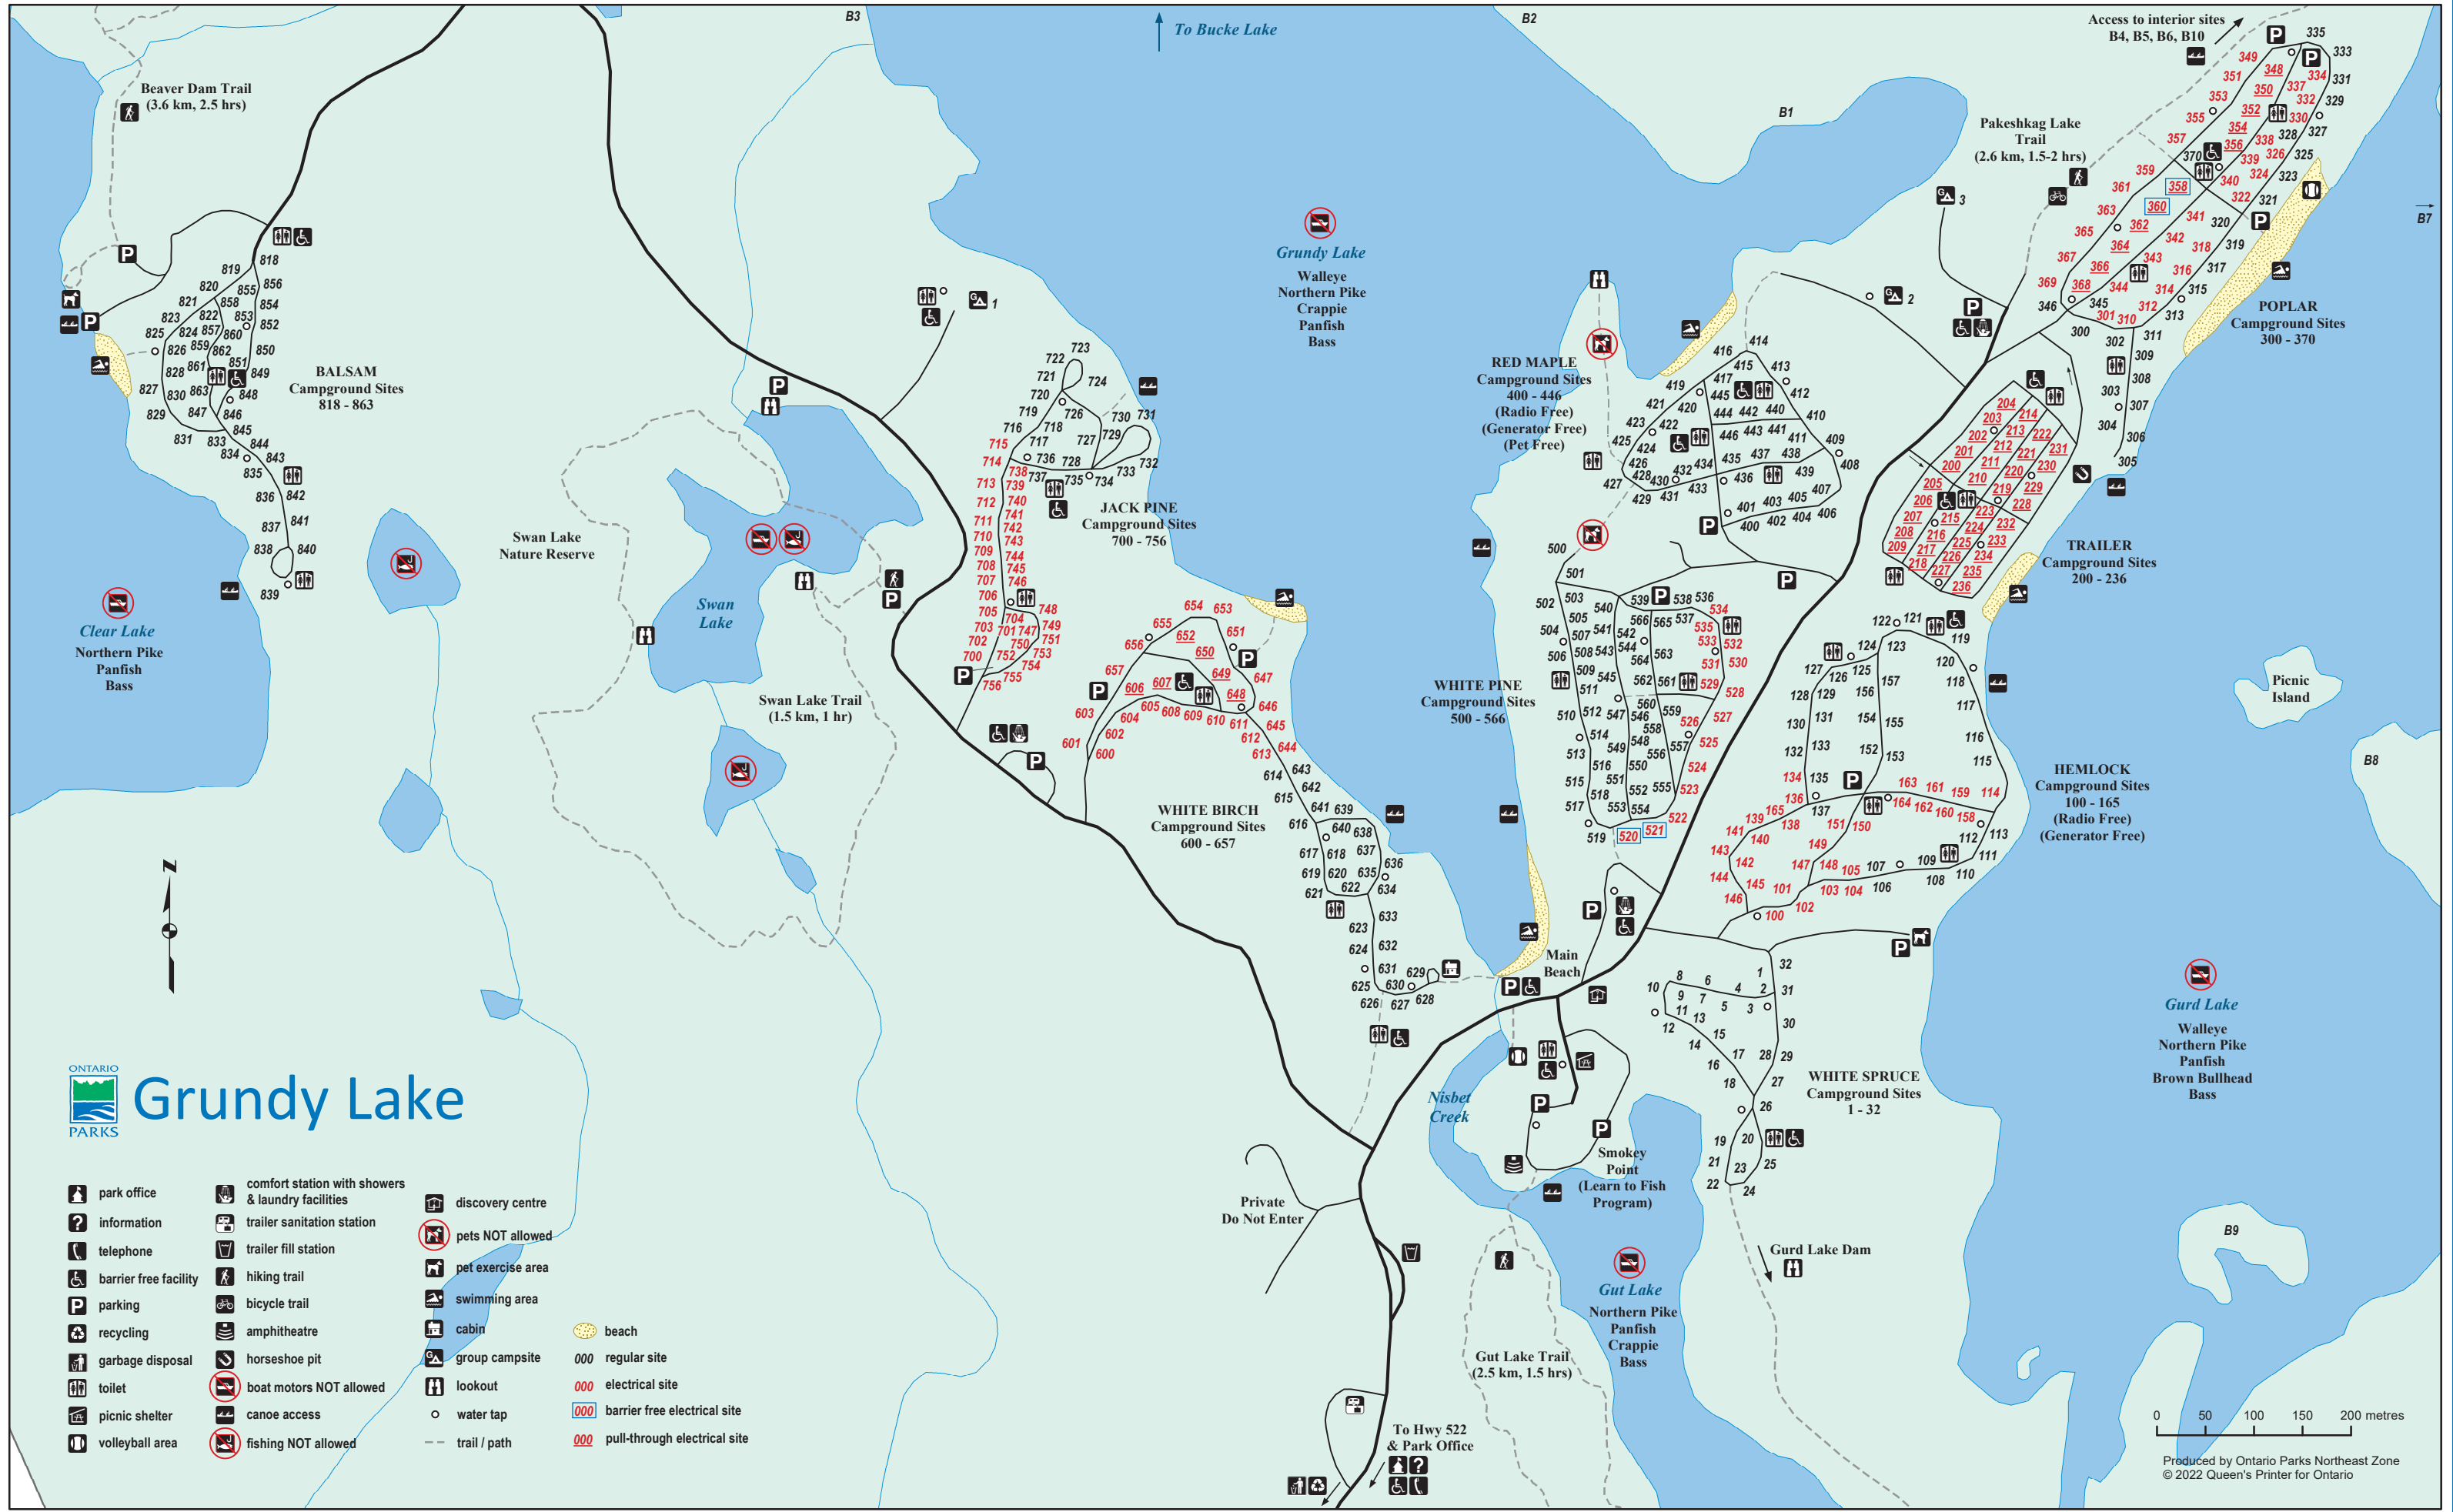

CAMPGROUND

ONTARIO PARKS
Grundy Lake

Produced by Ontario Parks Northeast Zone
© 2022 Queen's Printer for Ontario