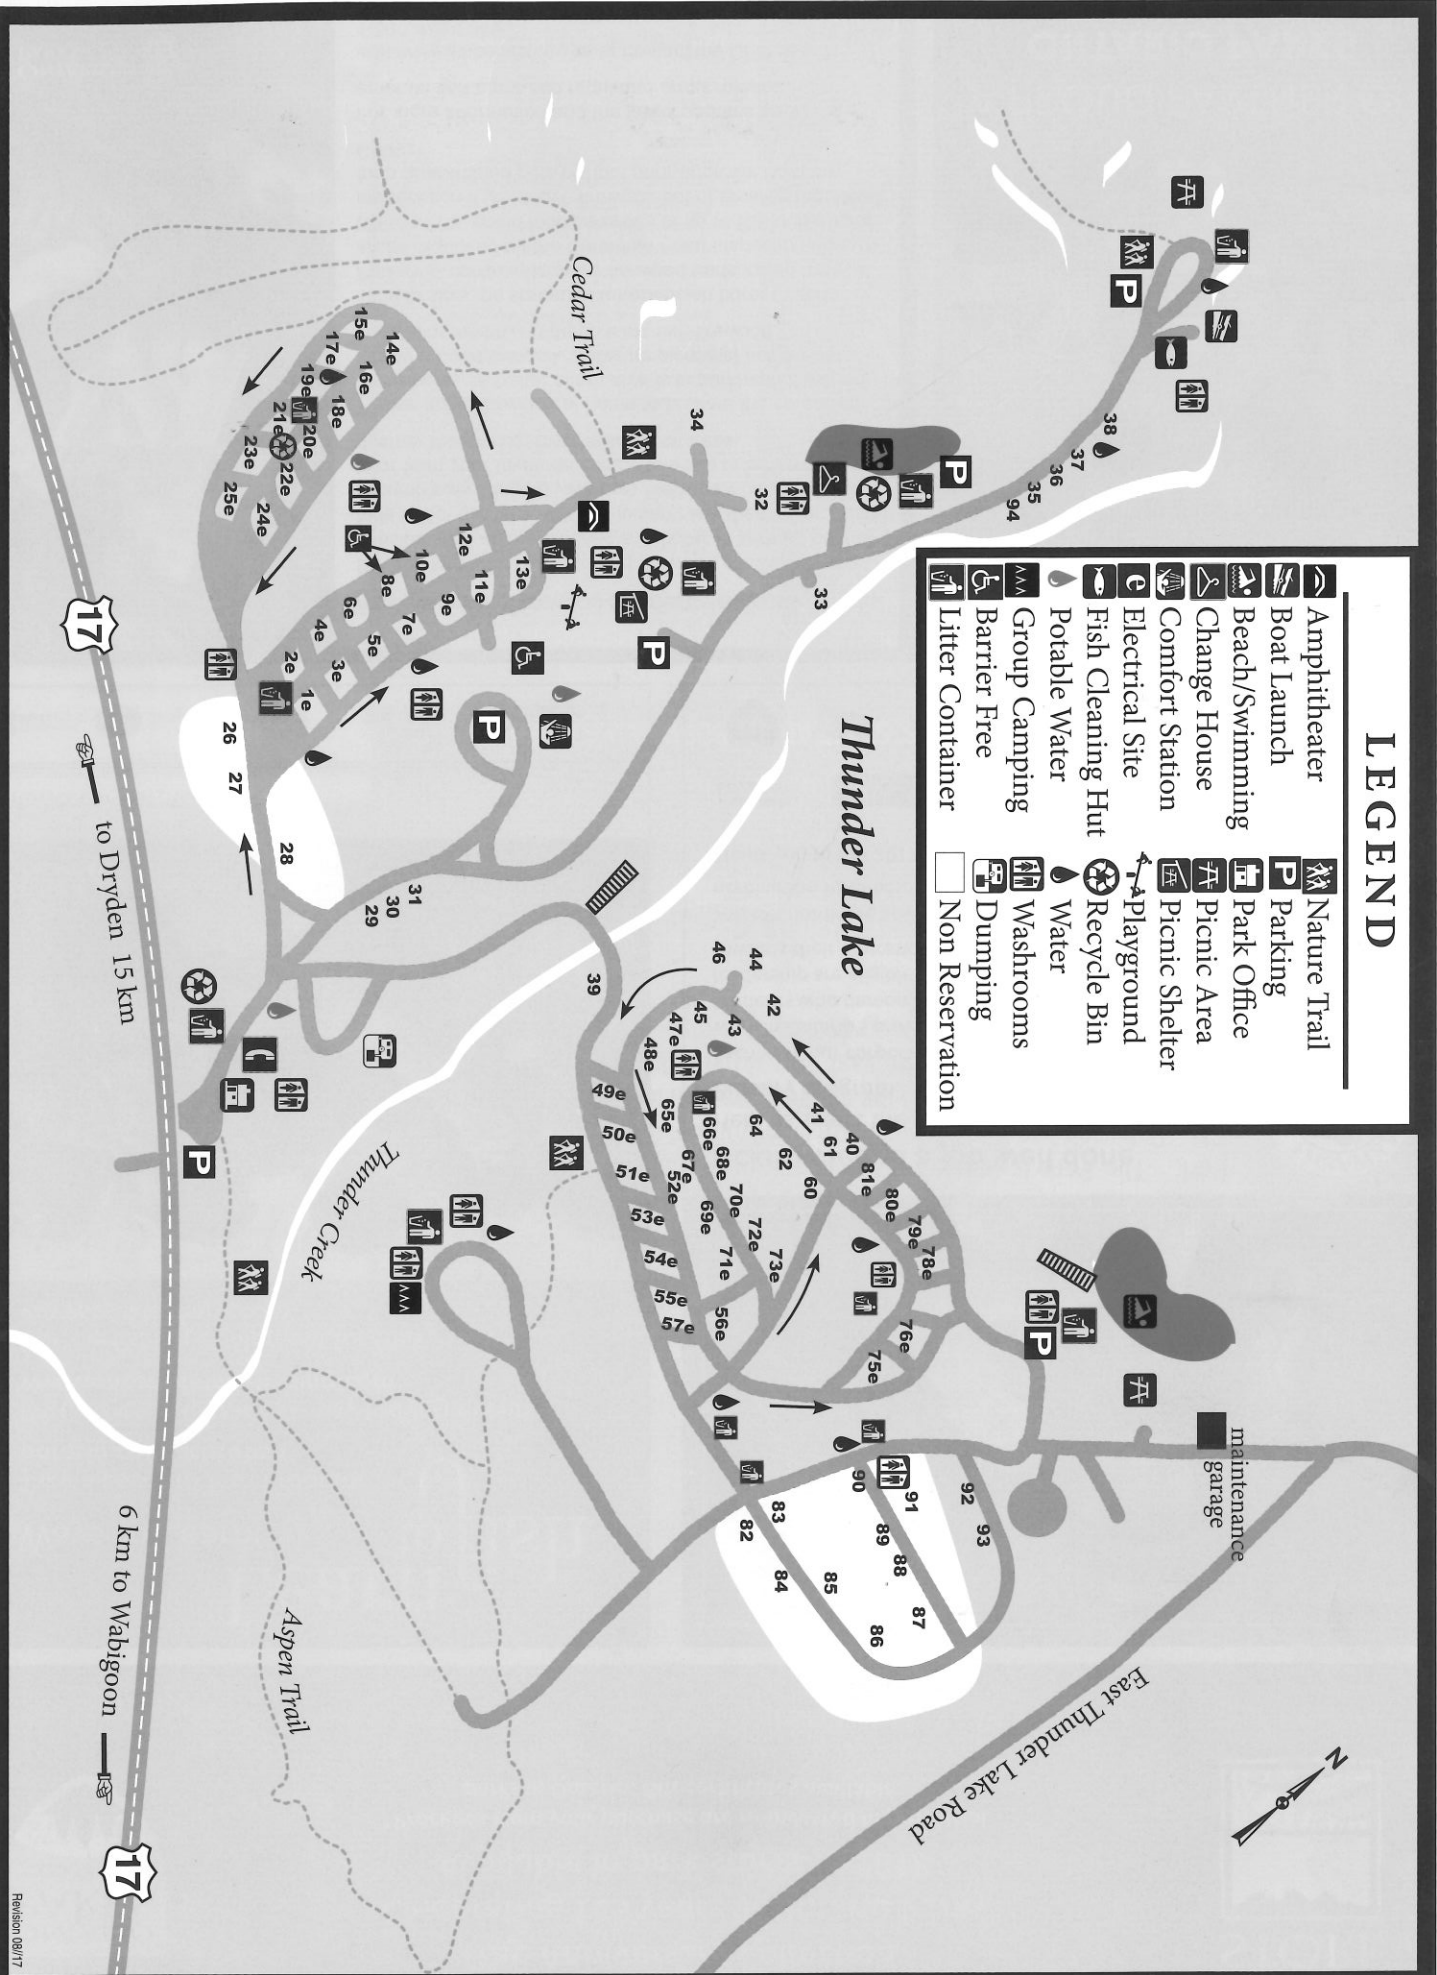

LEGEND

- Amphitheater
- Boat Launch
- Beach/Swimming
- Change House
- Comfort Station
- Electrical Site
- Fish Cleaning Hut
- Potable Water
- Group Camping
- Barrier Free
- Litter Container
- Nature Trail
- Parking
- Park Office
- Picnic Area
- Picnic Shelter
- Playground
- Recycle Bin
- Water
- Washrooms
- Dumping
- Non Reservation

to Dryden 15 km

6 km to Wabigoon