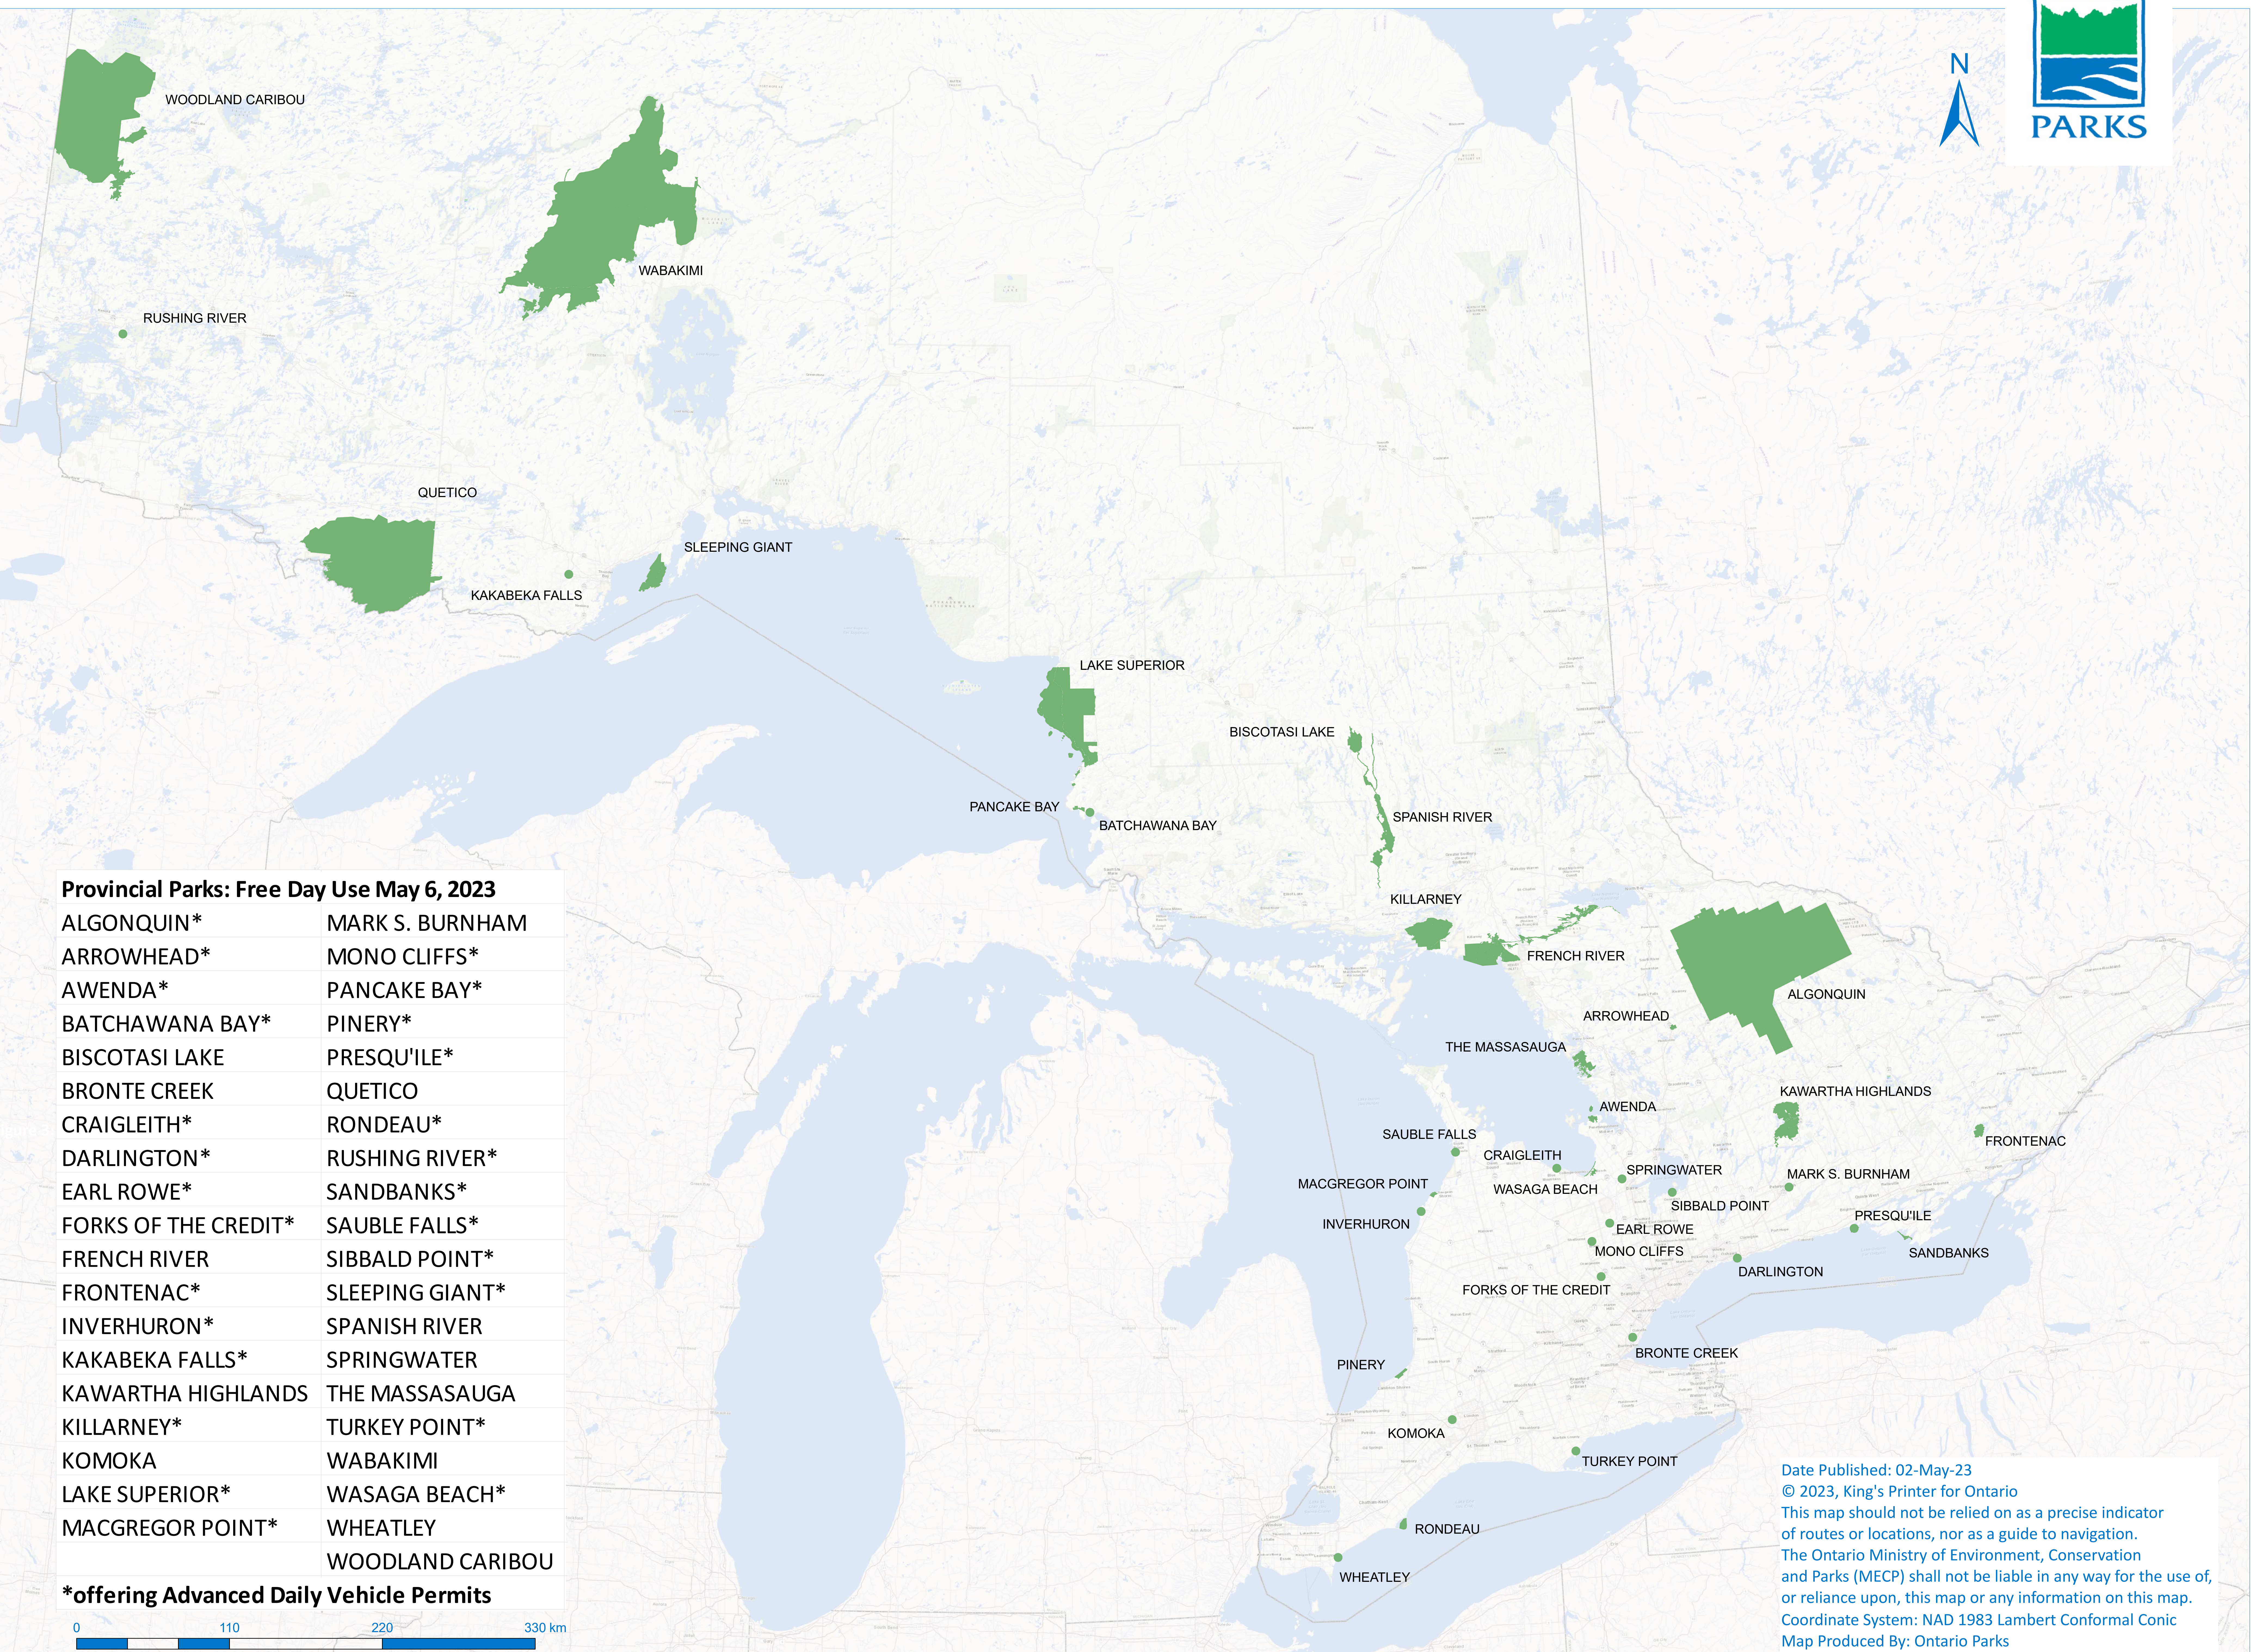

Provincial parks offering free day use for the King's Coronation

Provincial Parks: Free Day Use May 6, 2023

ALGONQUIN*	MARK S. BURNHAM
ARROWHEAD*	MONO CLIFFS*
AWENDA*	PANCAKE BAY*
BATCHAWANA BAY*	PINERY*
BISCOTASI LAKE	PRESQU'ILE*
BRONTE CREEK	QUETICO
CRAIGLEITH*	RONDEAU*
DARLINGTON*	RUSHING RIVER*
EARL ROWE*	SANDBANKS*
FORKS OF THE CREDIT*	SAUBLE FALLS*
FRENCH RIVER	SIBBALD POINT*
FRONTENAC*	SLEEPING GIANT*
INVERHURON*	SPANISH RIVER
KAKABEKA FALLS*	SPRINGWATER
KAWARTHA HIGHLANDS	THE MASSASAUGA
KILLARNEY*	TURKEY POINT*
KOMOKA	WABAKIMI
LAKE SUPERIOR*	WASAGA BEACH*
MACGREGOR POINT*	WHEATLEY
	WOODLAND CARIBOU

***offering Advanced Daily Vehicle Permits**

Date Published: 02-May-23
 © 2023, King's Printer for Ontario
 This map should not be relied on as a precise indicator of routes or locations, nor as a guide to navigation.
 The Ontario Ministry of Environment, Conservation and Parks (MECP) shall not be liable in any way for the use of, or reliance upon, this map or any information on this map.
 Coordinate System: NAD 1983 Lambert Conformal Conic
 Map Produced By: Ontario Parks