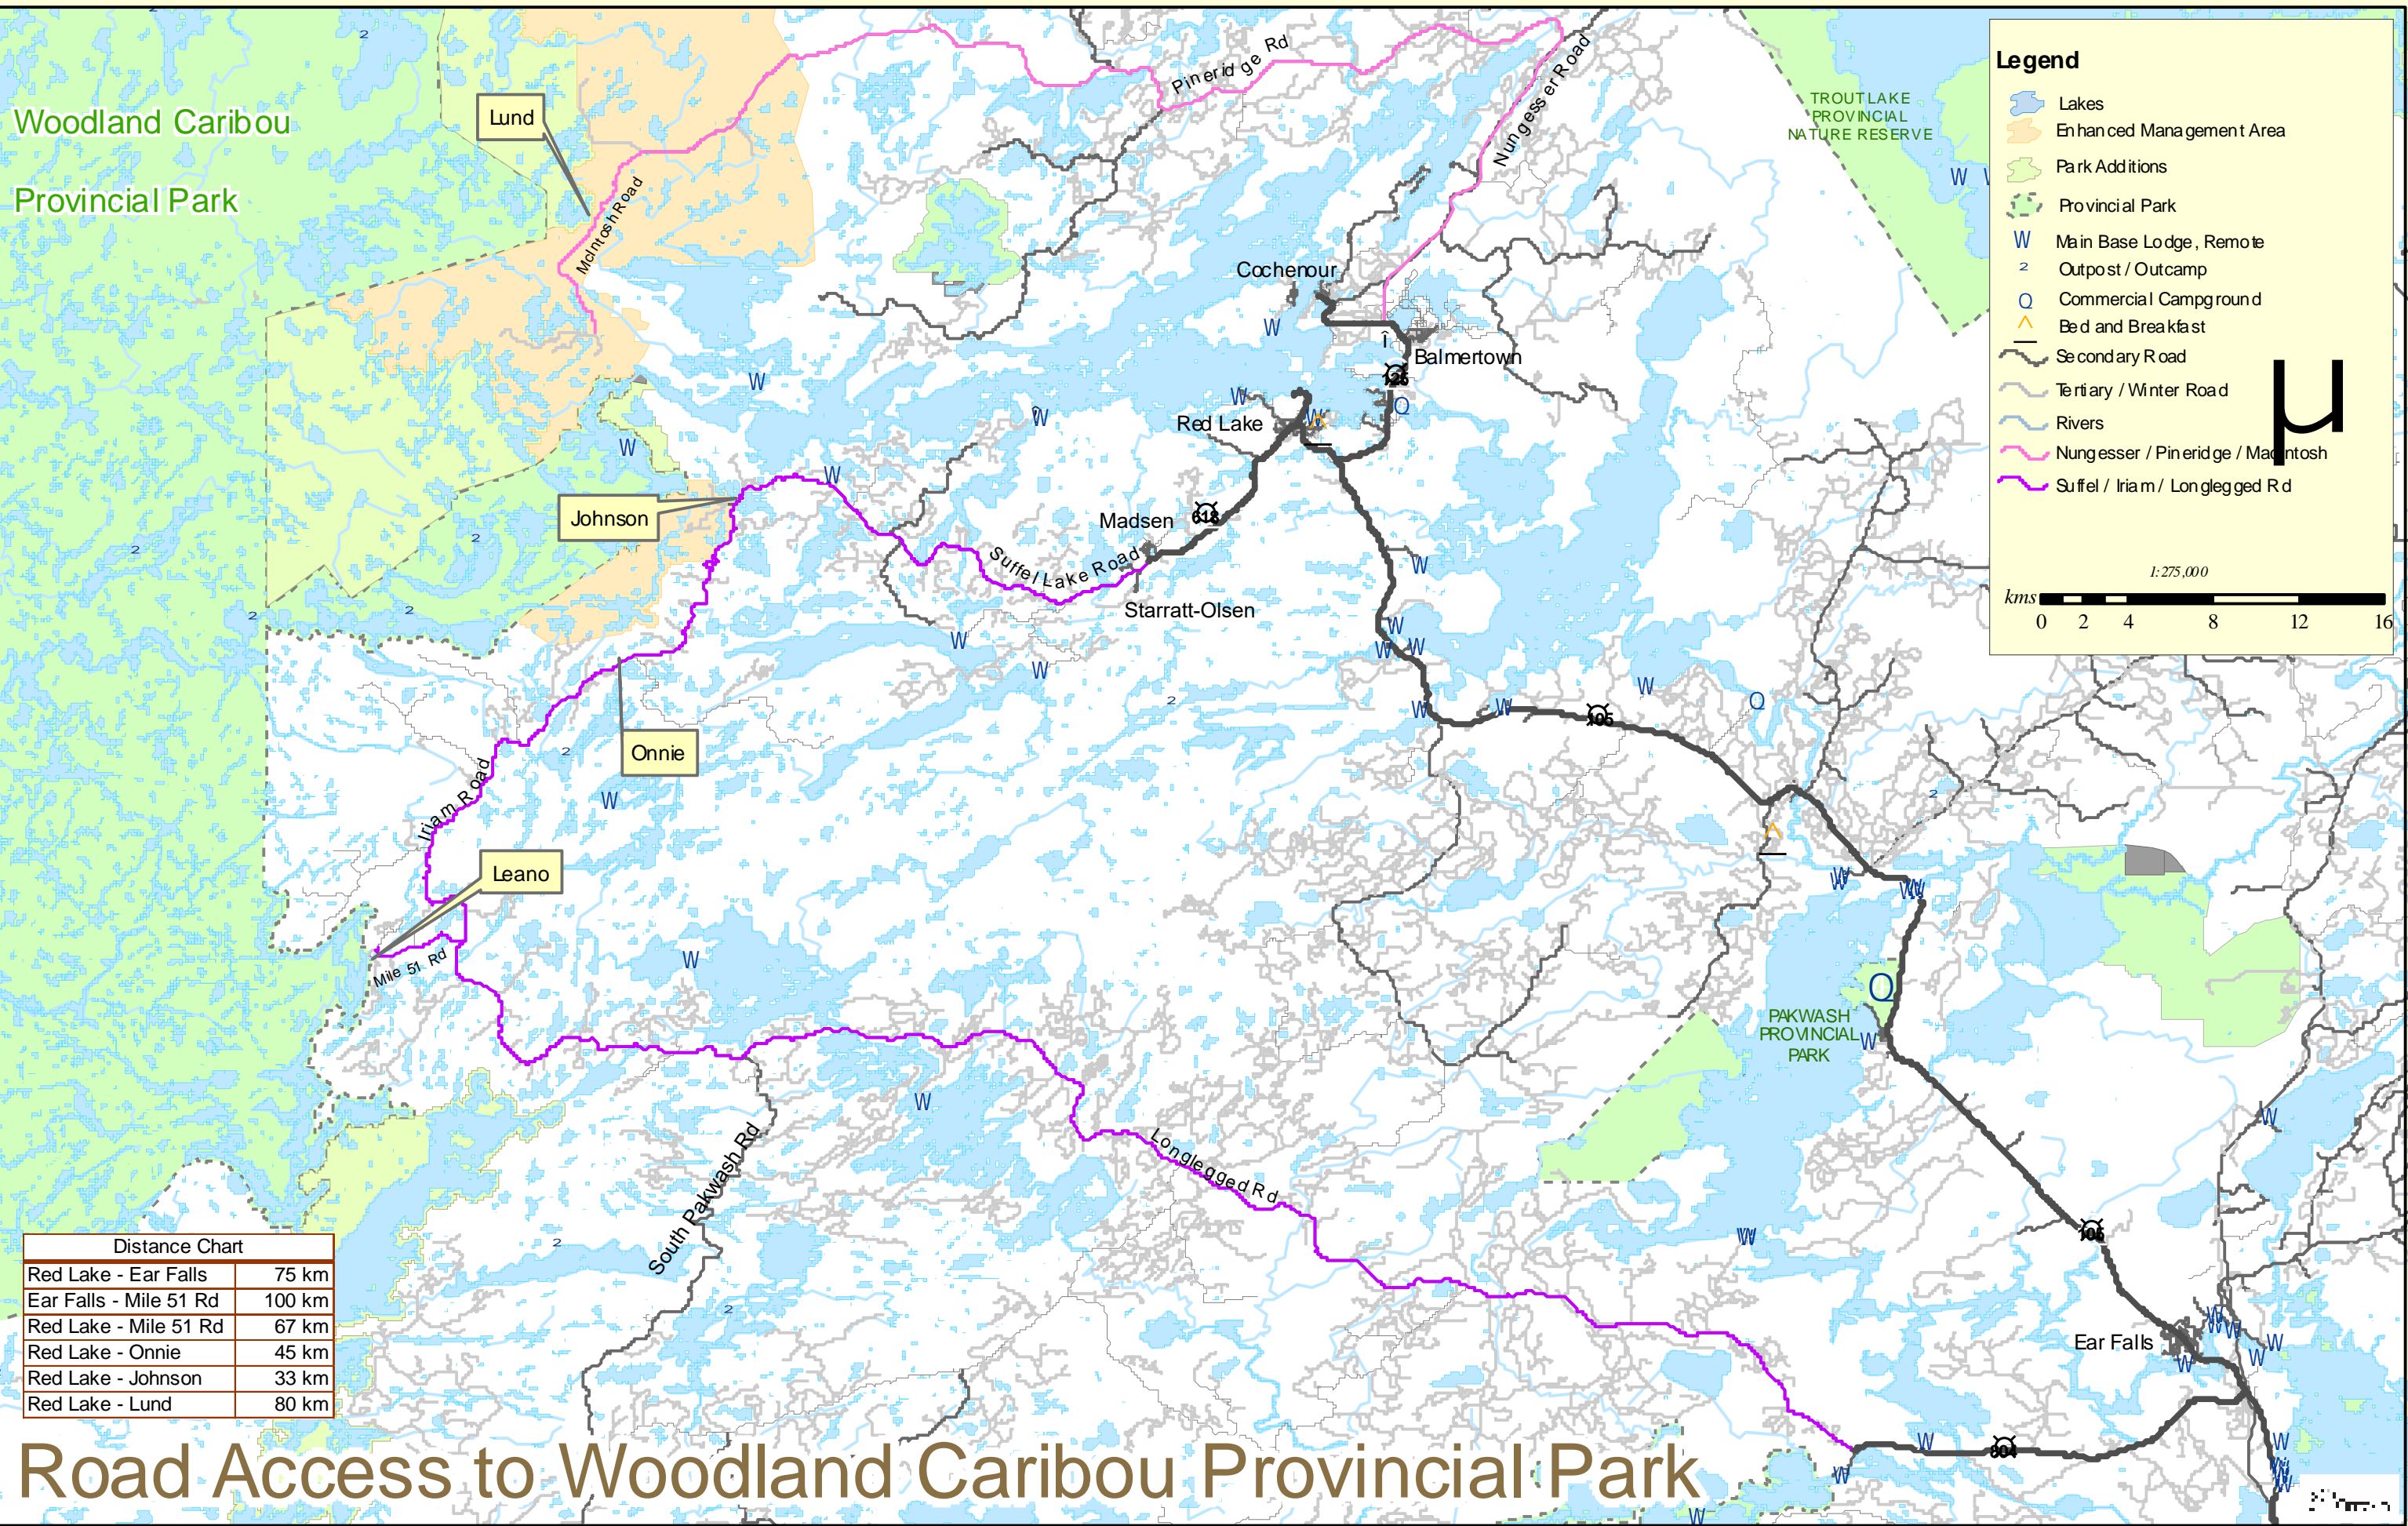

Woodland Caribou
Provincial Park

Legend

- Lakes
- Enhanced Management Area
- Park Additions
- Provincial Park
- Main Base Lodge, Remote
- Outpost / Outcamp
- Commercial Campground
- Bed and Breakfast
- Secondary Road
- Tertiary / Winter Road
- Rivers
- Nungesser / Pineridge / Macintosh
- Suffel / Iriam / Longlegged Rd

1:275,000

kms 0 2 4 8 12 16

Distance Chart

Red Lake - Ear Falls	75 km
Ear Falls - Mile 51 Rd	100 km
Red Lake - Mile 51 Rd	67 km
Red Lake - Onnie	45 km
Red Lake - Johnson	33 km
Red Lake - Lund	80 km

Road Access to Woodland Caribou Provincial Park