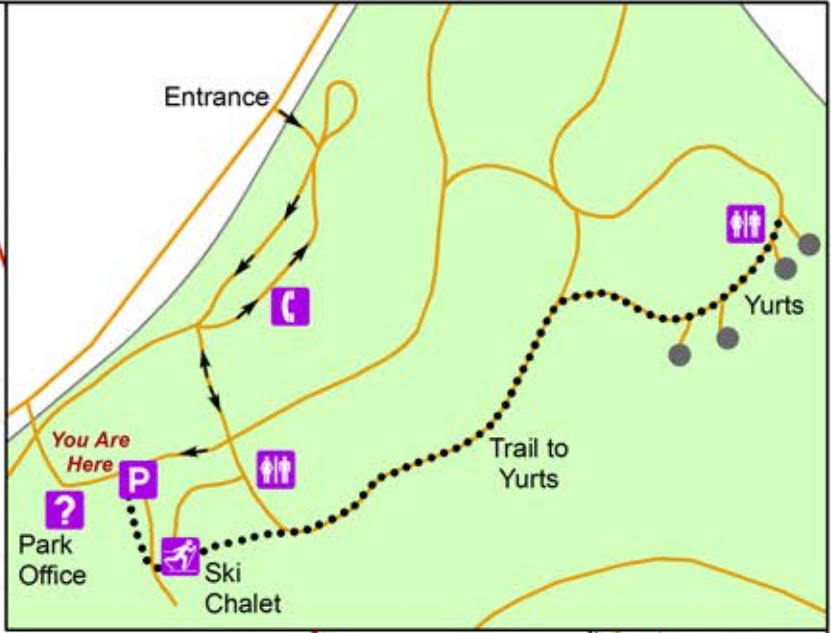

0 100 200 300 Meters

"Devon Kershaw Trail"
Intermediate
5.2 km

**Note: Black trails are connecting
and bypass sections**

"Green Trail"
Beginner
4.5 km

"Darren's Surprise"
Advanced
4.2 km

**WINDY LAKE
PROVINCIAL PARK**