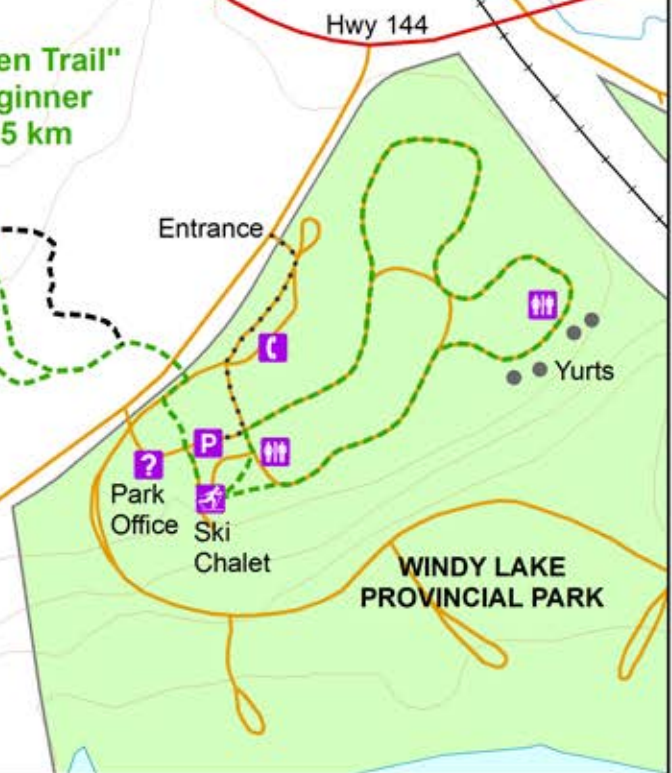

0 100 200 300 Meters

"Devon Kershaw Trail"
Intermediate
5.2 km

**Note: Black trails are connecting
and bypass sections**

"Green Trail"
Beginner
4.5 km

"Darren's Surprise"
Advanced
4.2 km

**WINDY LAKE
PROVINCIAL PARK**