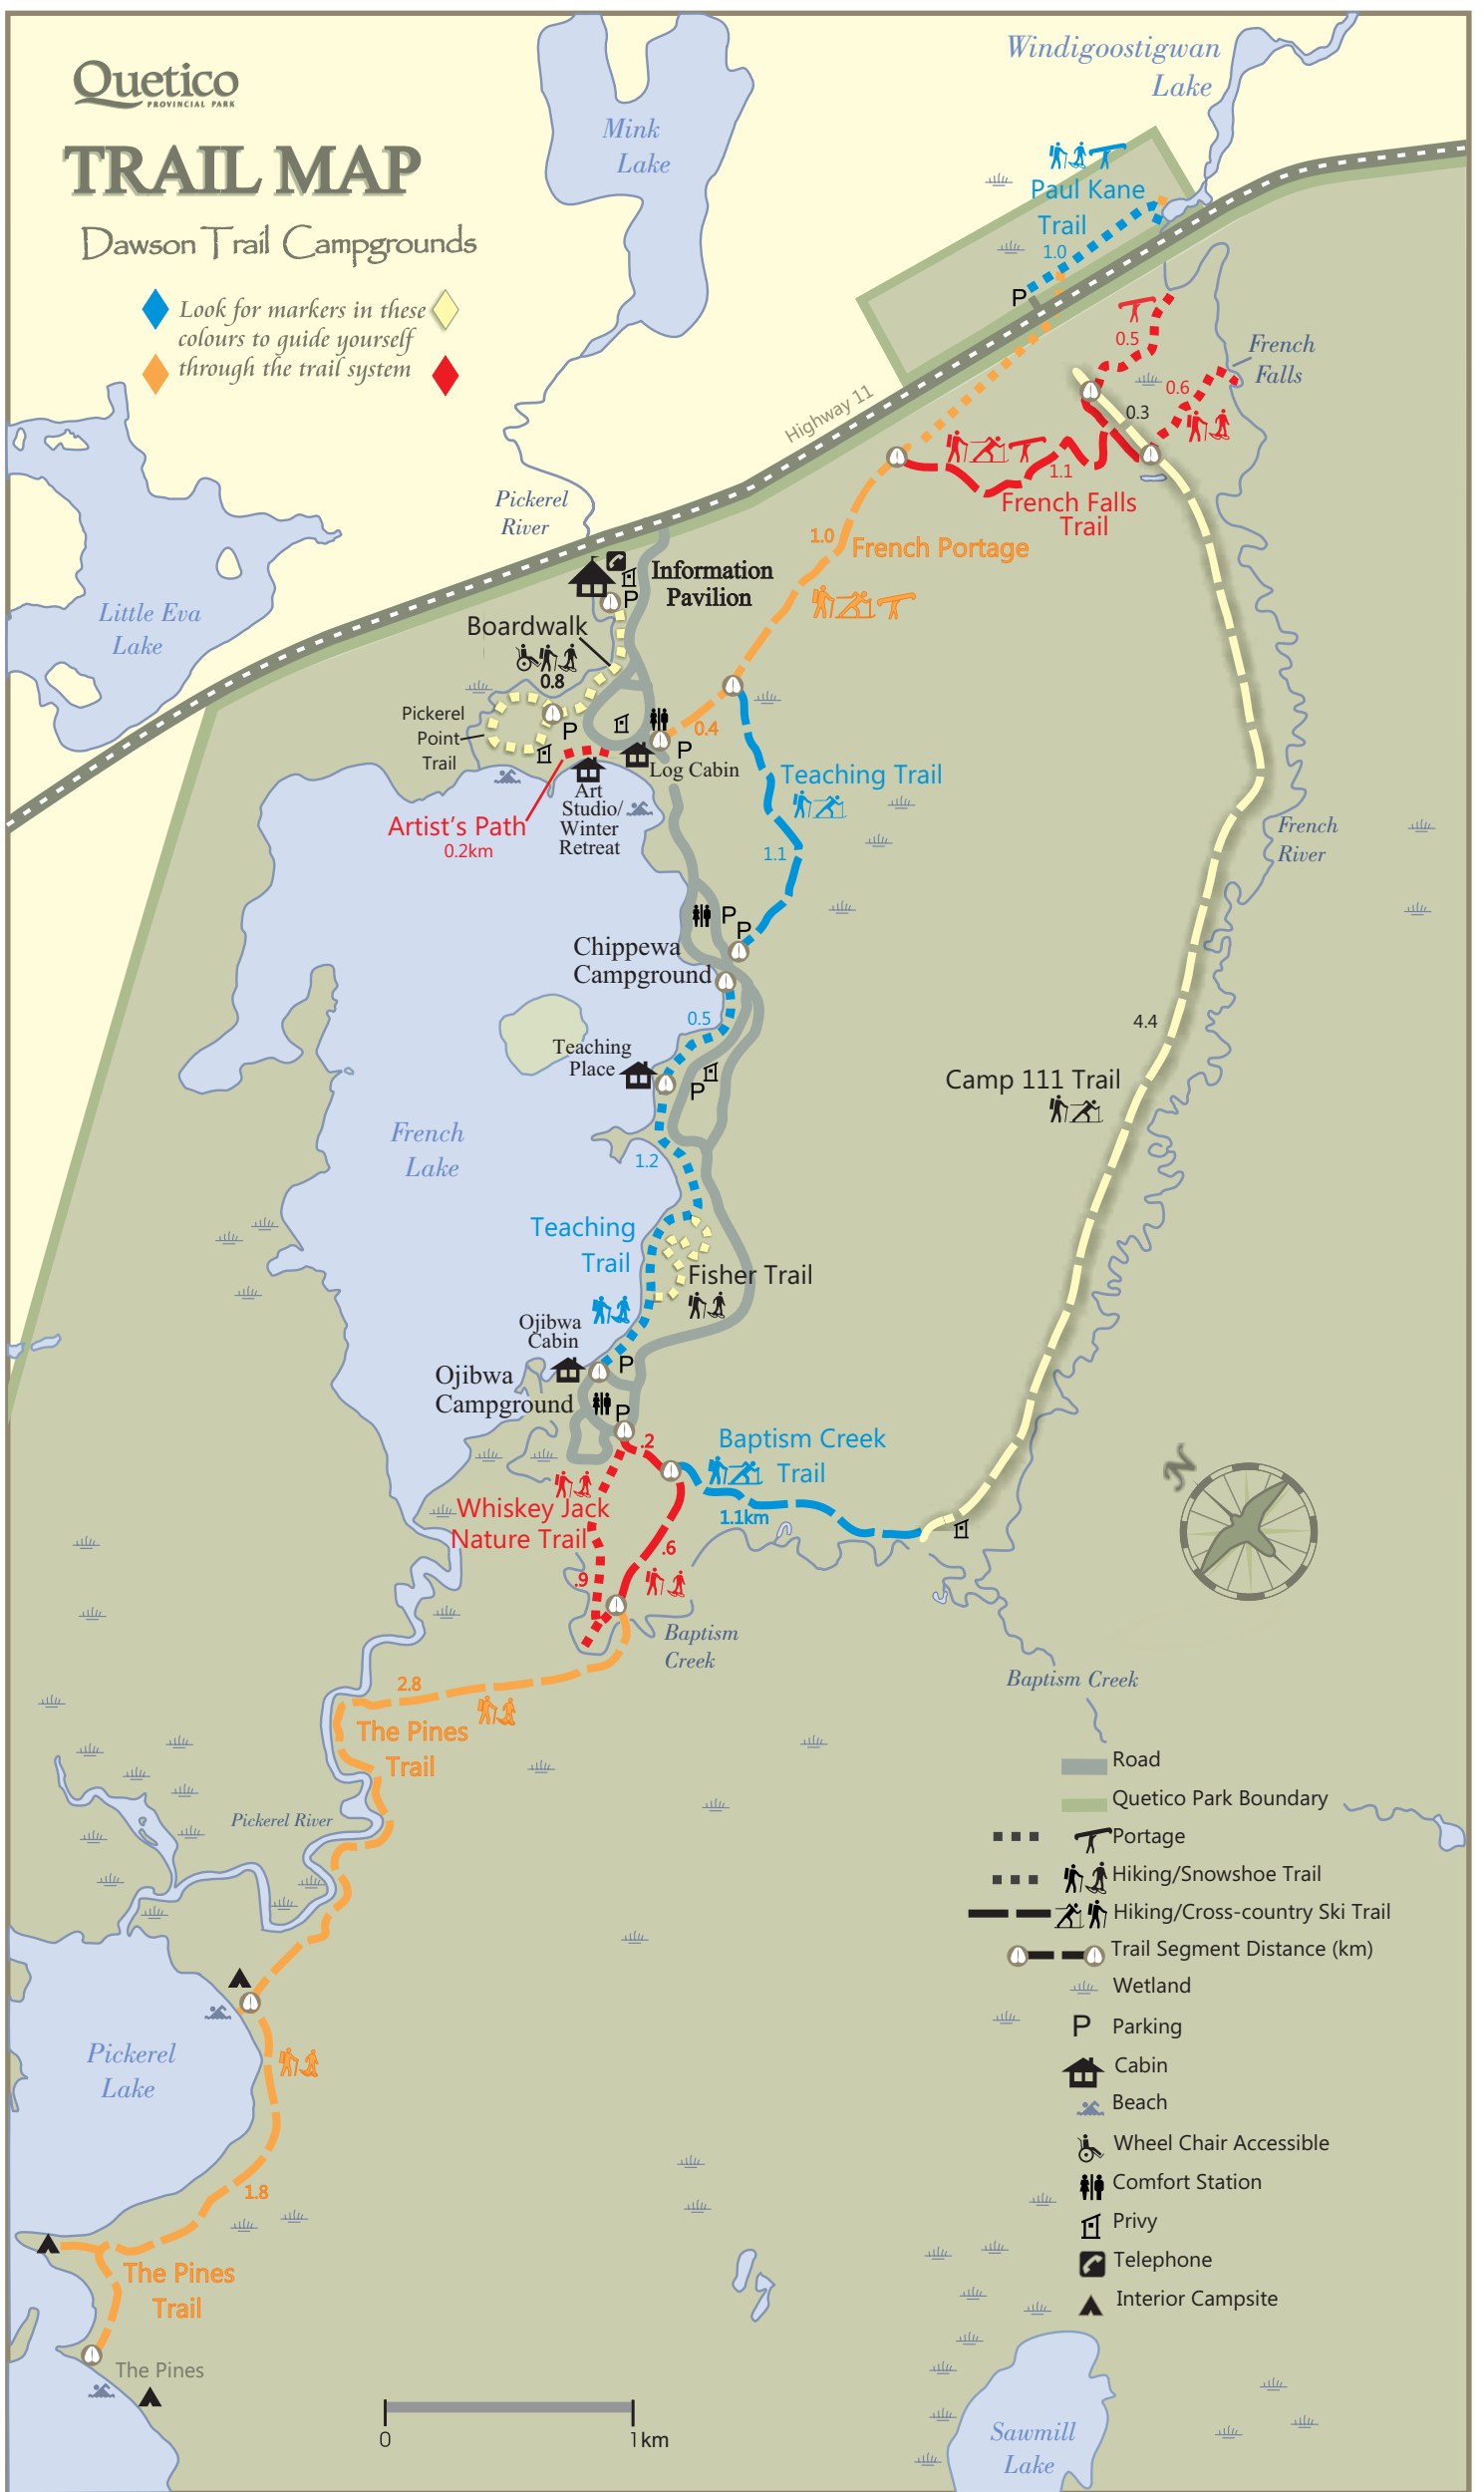

# TRAIL MAP

## Dawson Trail Campgrounds

- ◆ Look for markers in these colours to guide yourself through the trail system
- ◆

- Road
- Quetico Park Boundary
- Portage
- Hiking/Snowshoe Trail
- Hiking/Cross-country Ski Trail
- Trail Segment Distance (km)
- Wetland
- P Parking
- Cabin
- Beach
- Wheel Chair Accessible
- Comfort Station
- Privy
- Telephone
- Interior Campsite

0 1km