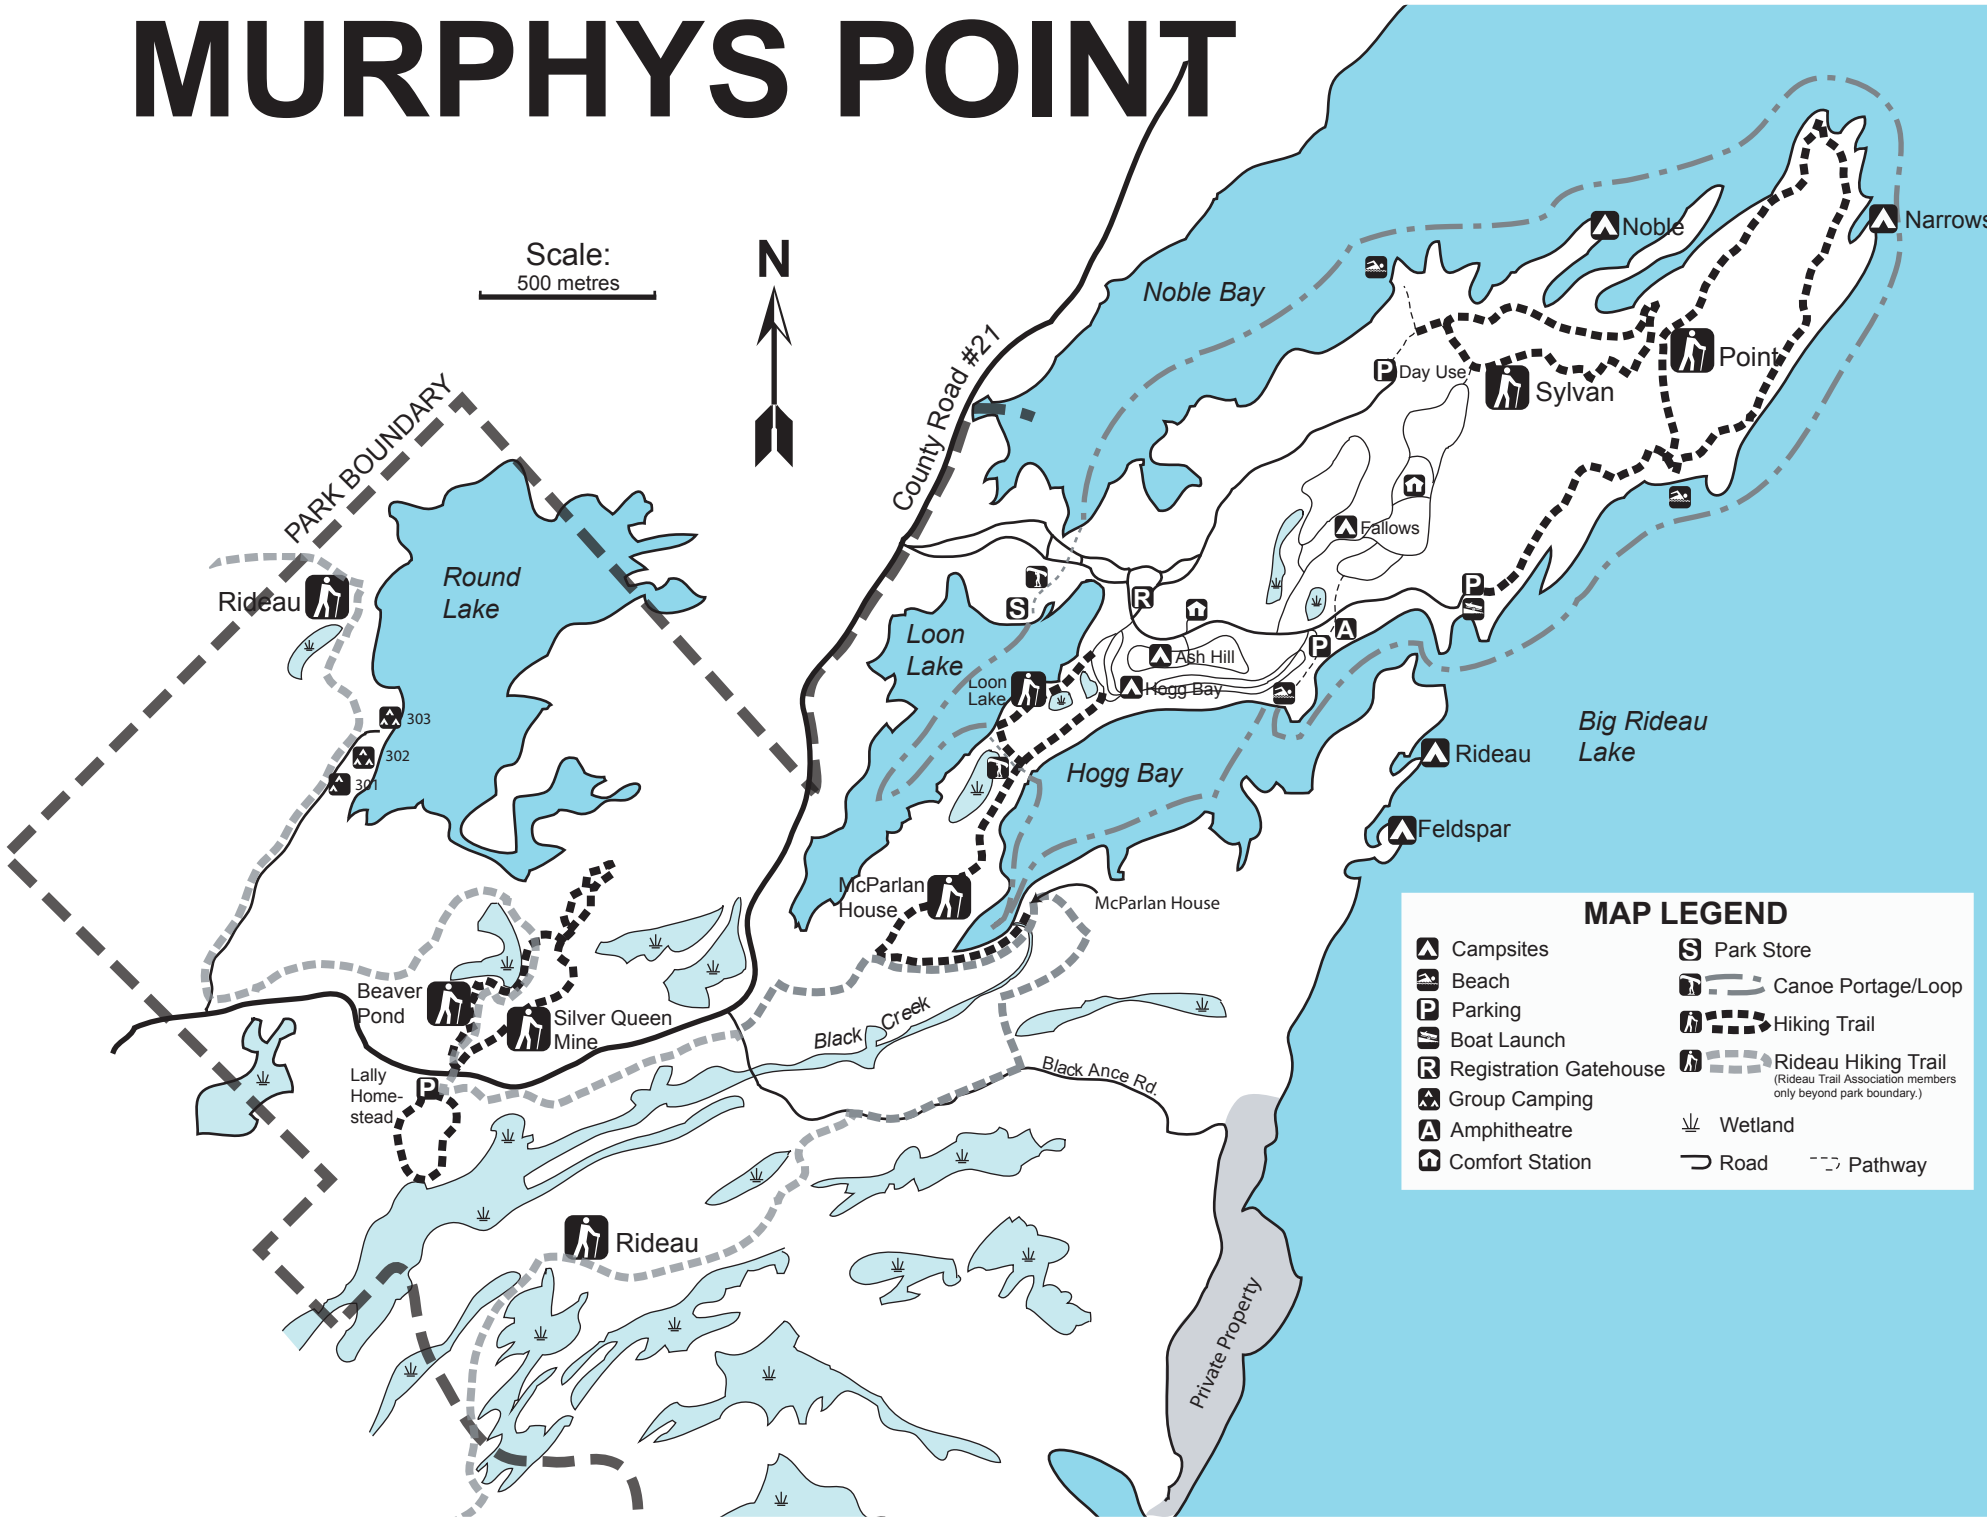

MURPHYS POINT

Scale:
500 metres

MAP LEGEND

Campsites	Park Store
Beach	Canoe Portage/Loop
Parking	Hiking Trail
Boat Launch	Rideau Hiking Trail <small>(Rideau Trail Association members only beyond park boundary.)</small>
Registration Gatehouse	Wetland
Group Camping	Road
Amphitheatre	Pathway
Comfort Station	