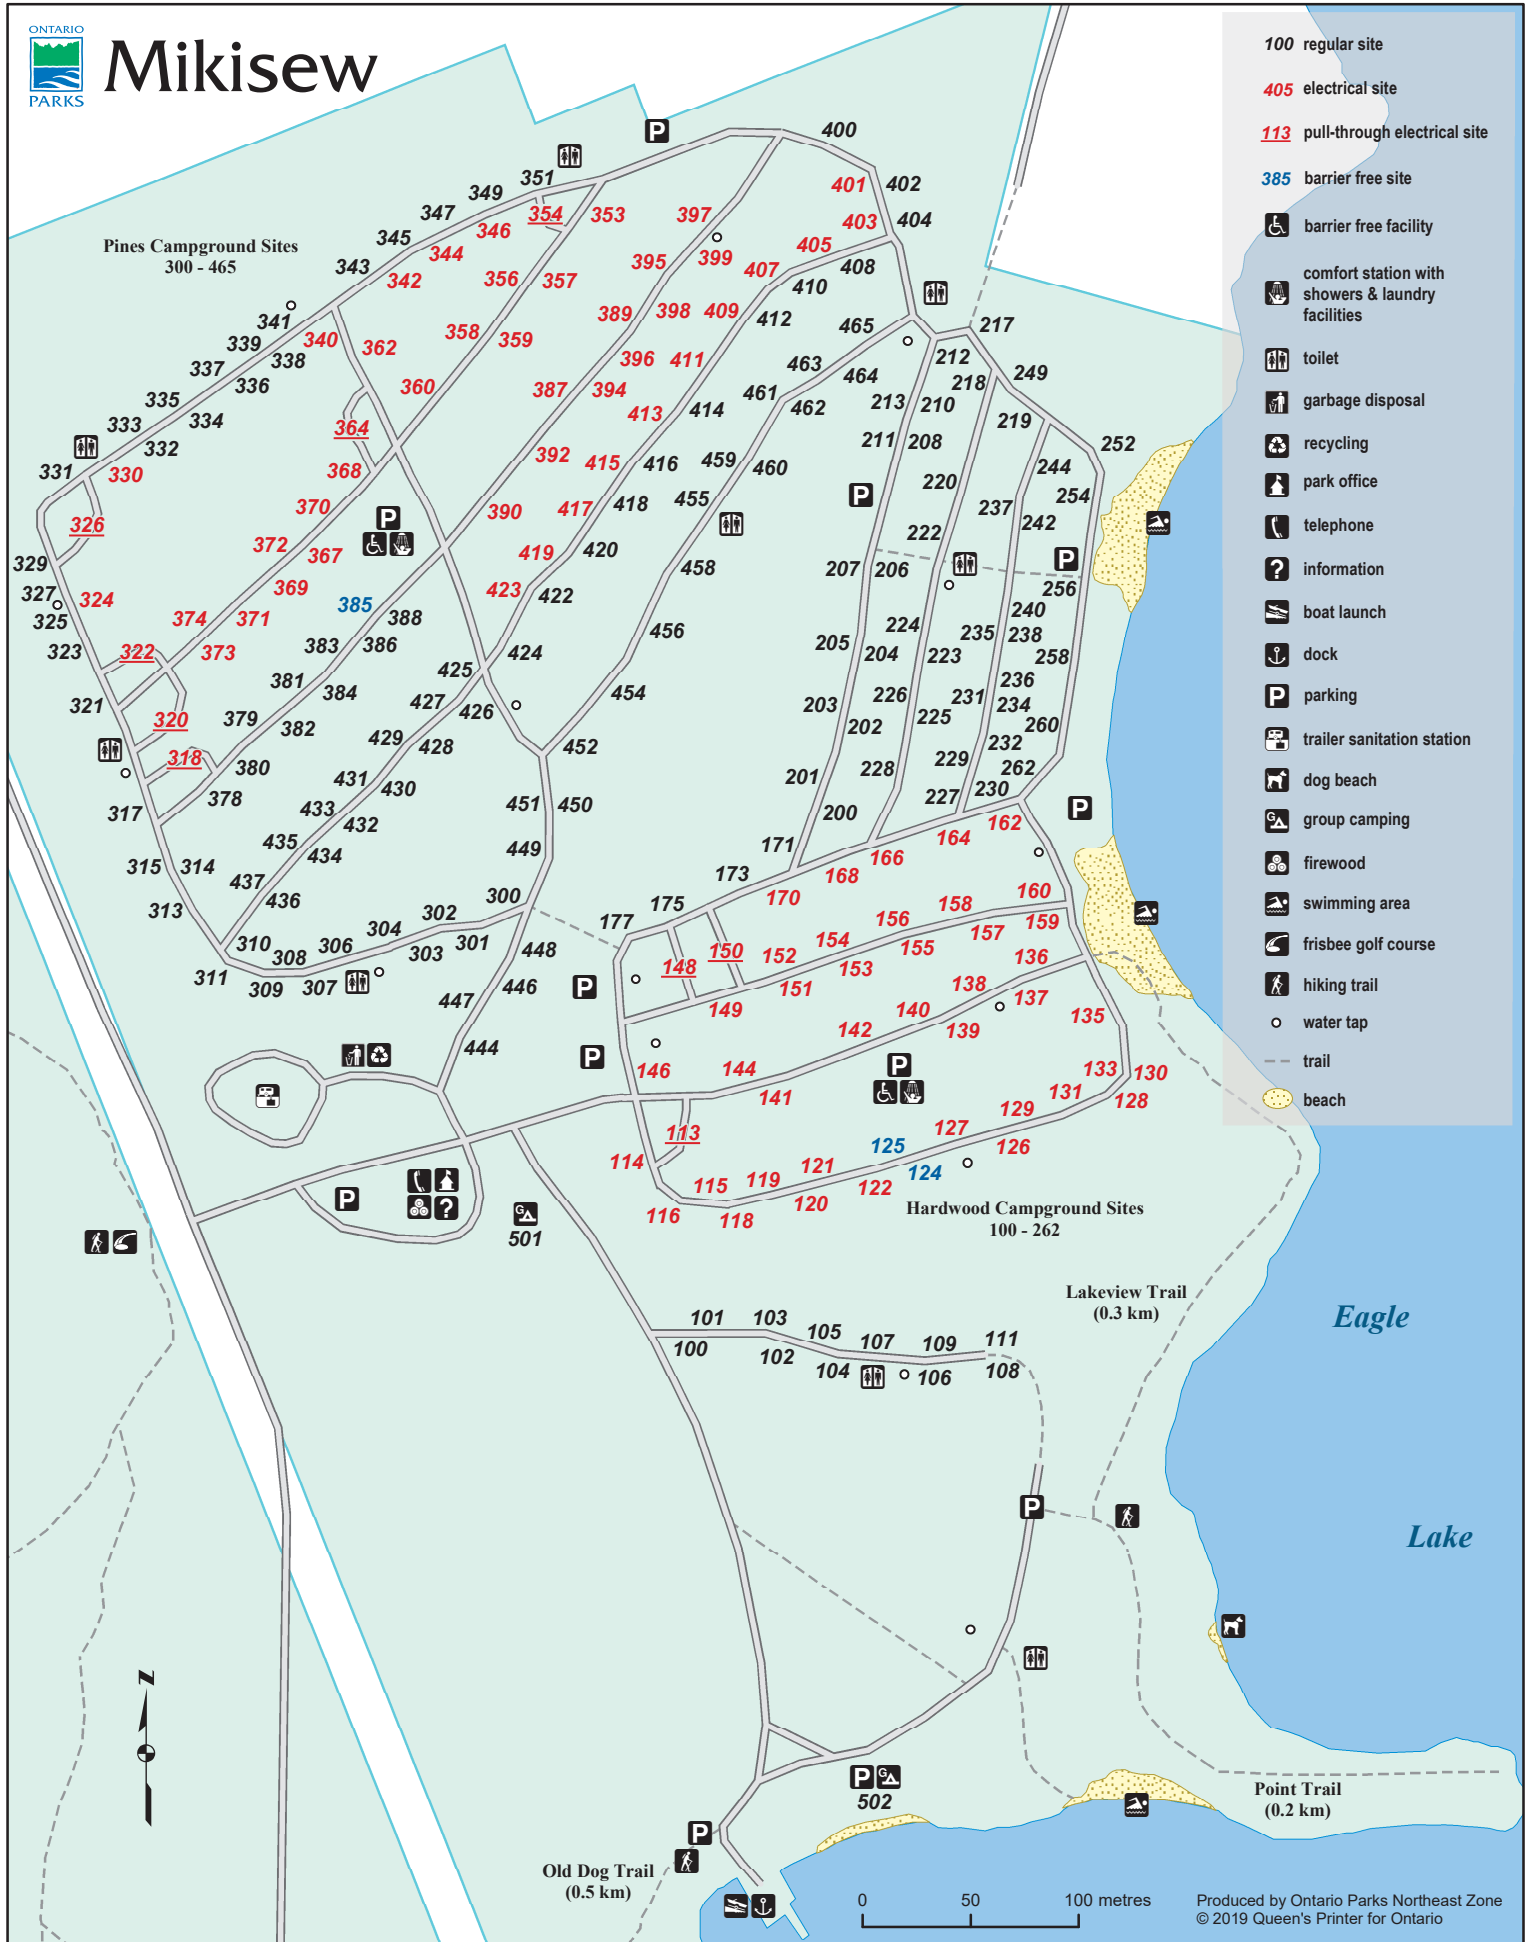

CAMPGROUND

Mikisew

- 100 regular site
- 405 electrical site
- 113 pull-through electrical site
- 385 barrier free site
- barrier free facility
- comfort station with showers & laundry facilities
- toilet
- garbage disposal
- recycling
- park office
- telephone
- information
- boat launch
- dock
- parking
- trailer sanitation station
- dog beach
- group camping
- firewood
- swimming area
- frisbee golf course
- hiking trail
- water tap
- trail
- beach

0 50 100 metres

Produced by Ontario Parks Northeast Zone
© 2019 Queen's Printer for Ontario