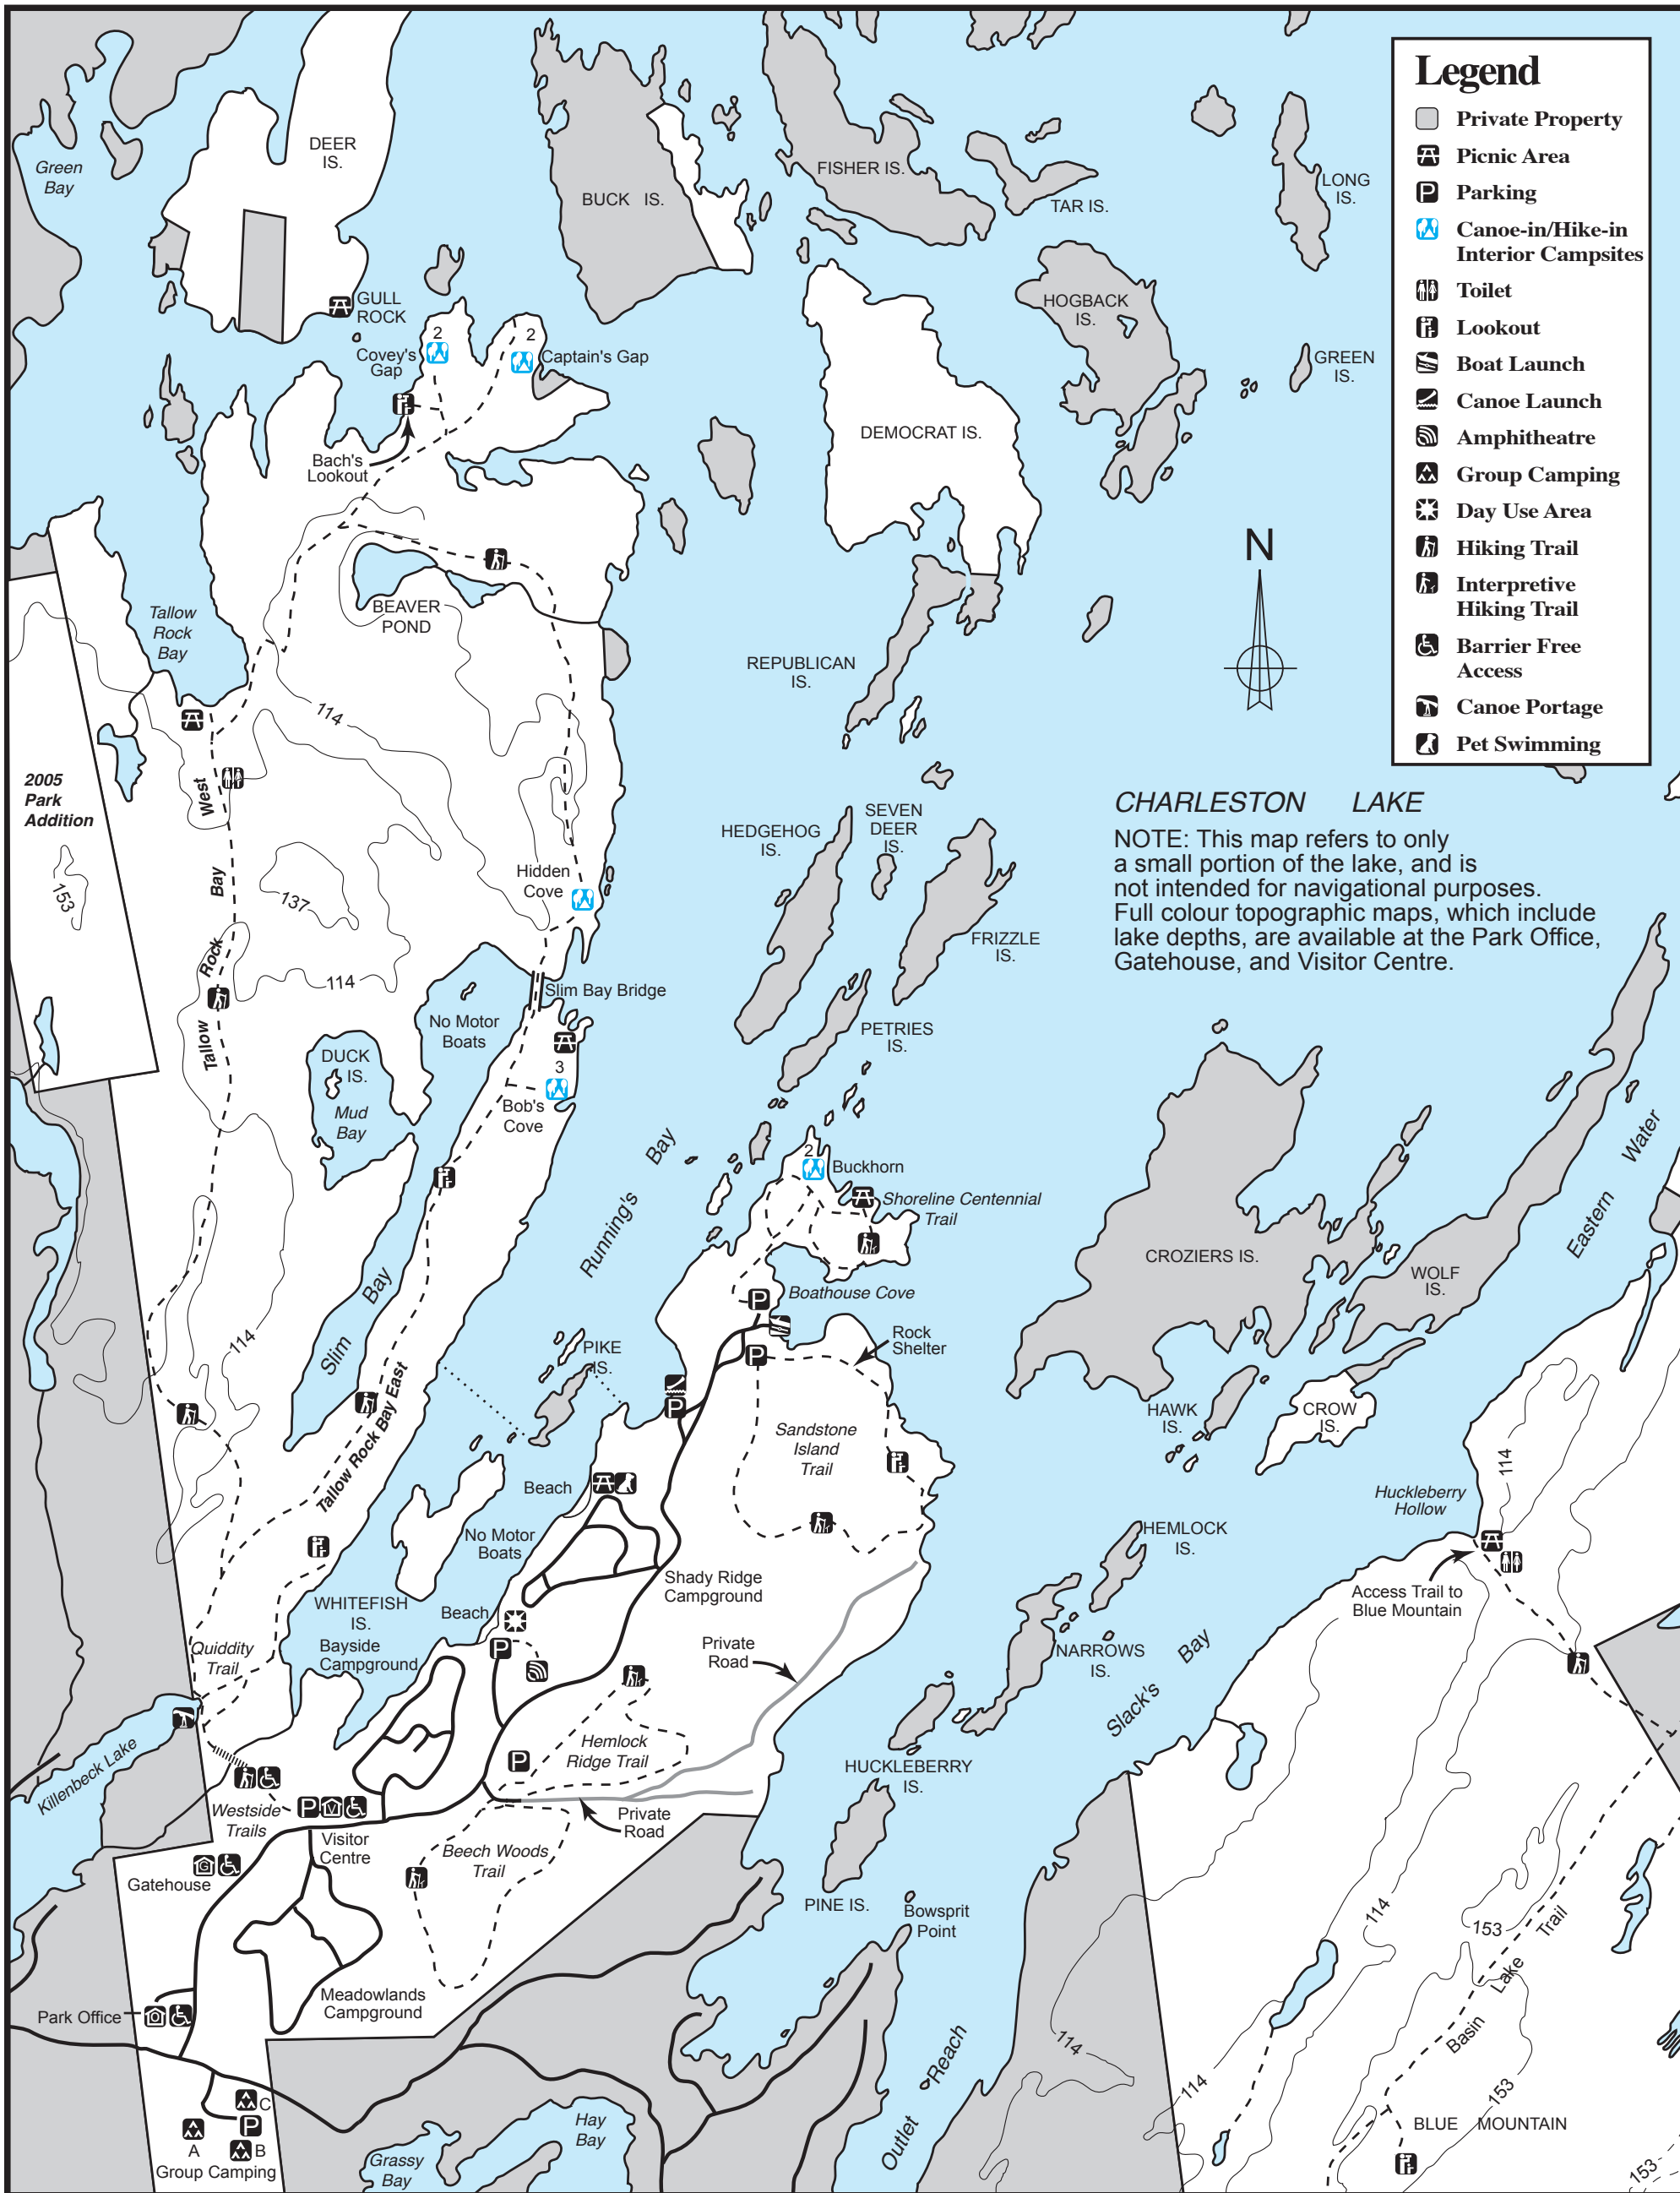

Hiking Trails and Interior Campsites

- Legend**
- Private Property
 - Picnic Area
 - Parking
 - Canoe-in/Hike-in Interior Campsites
 - Toilet
 - Lookout
 - Boat Launch
 - Canoe Launch
 - Amphitheatre
 - Group Camping
 - Day Use Area
 - Hiking Trail
 - Interpretive Hiking Trail
 - Barrier Free Access
 - Canoe Portage
 - Pet Swimming

CHARLESTON LAKE
 NOTE: This map refers to only a small portion of the lake, and is not intended for navigational purposes. Full colour topographic maps, which include lake depths, are available at the Park Office, Gatehouse, and Visitor Centre.

Note: Elevations are in metres