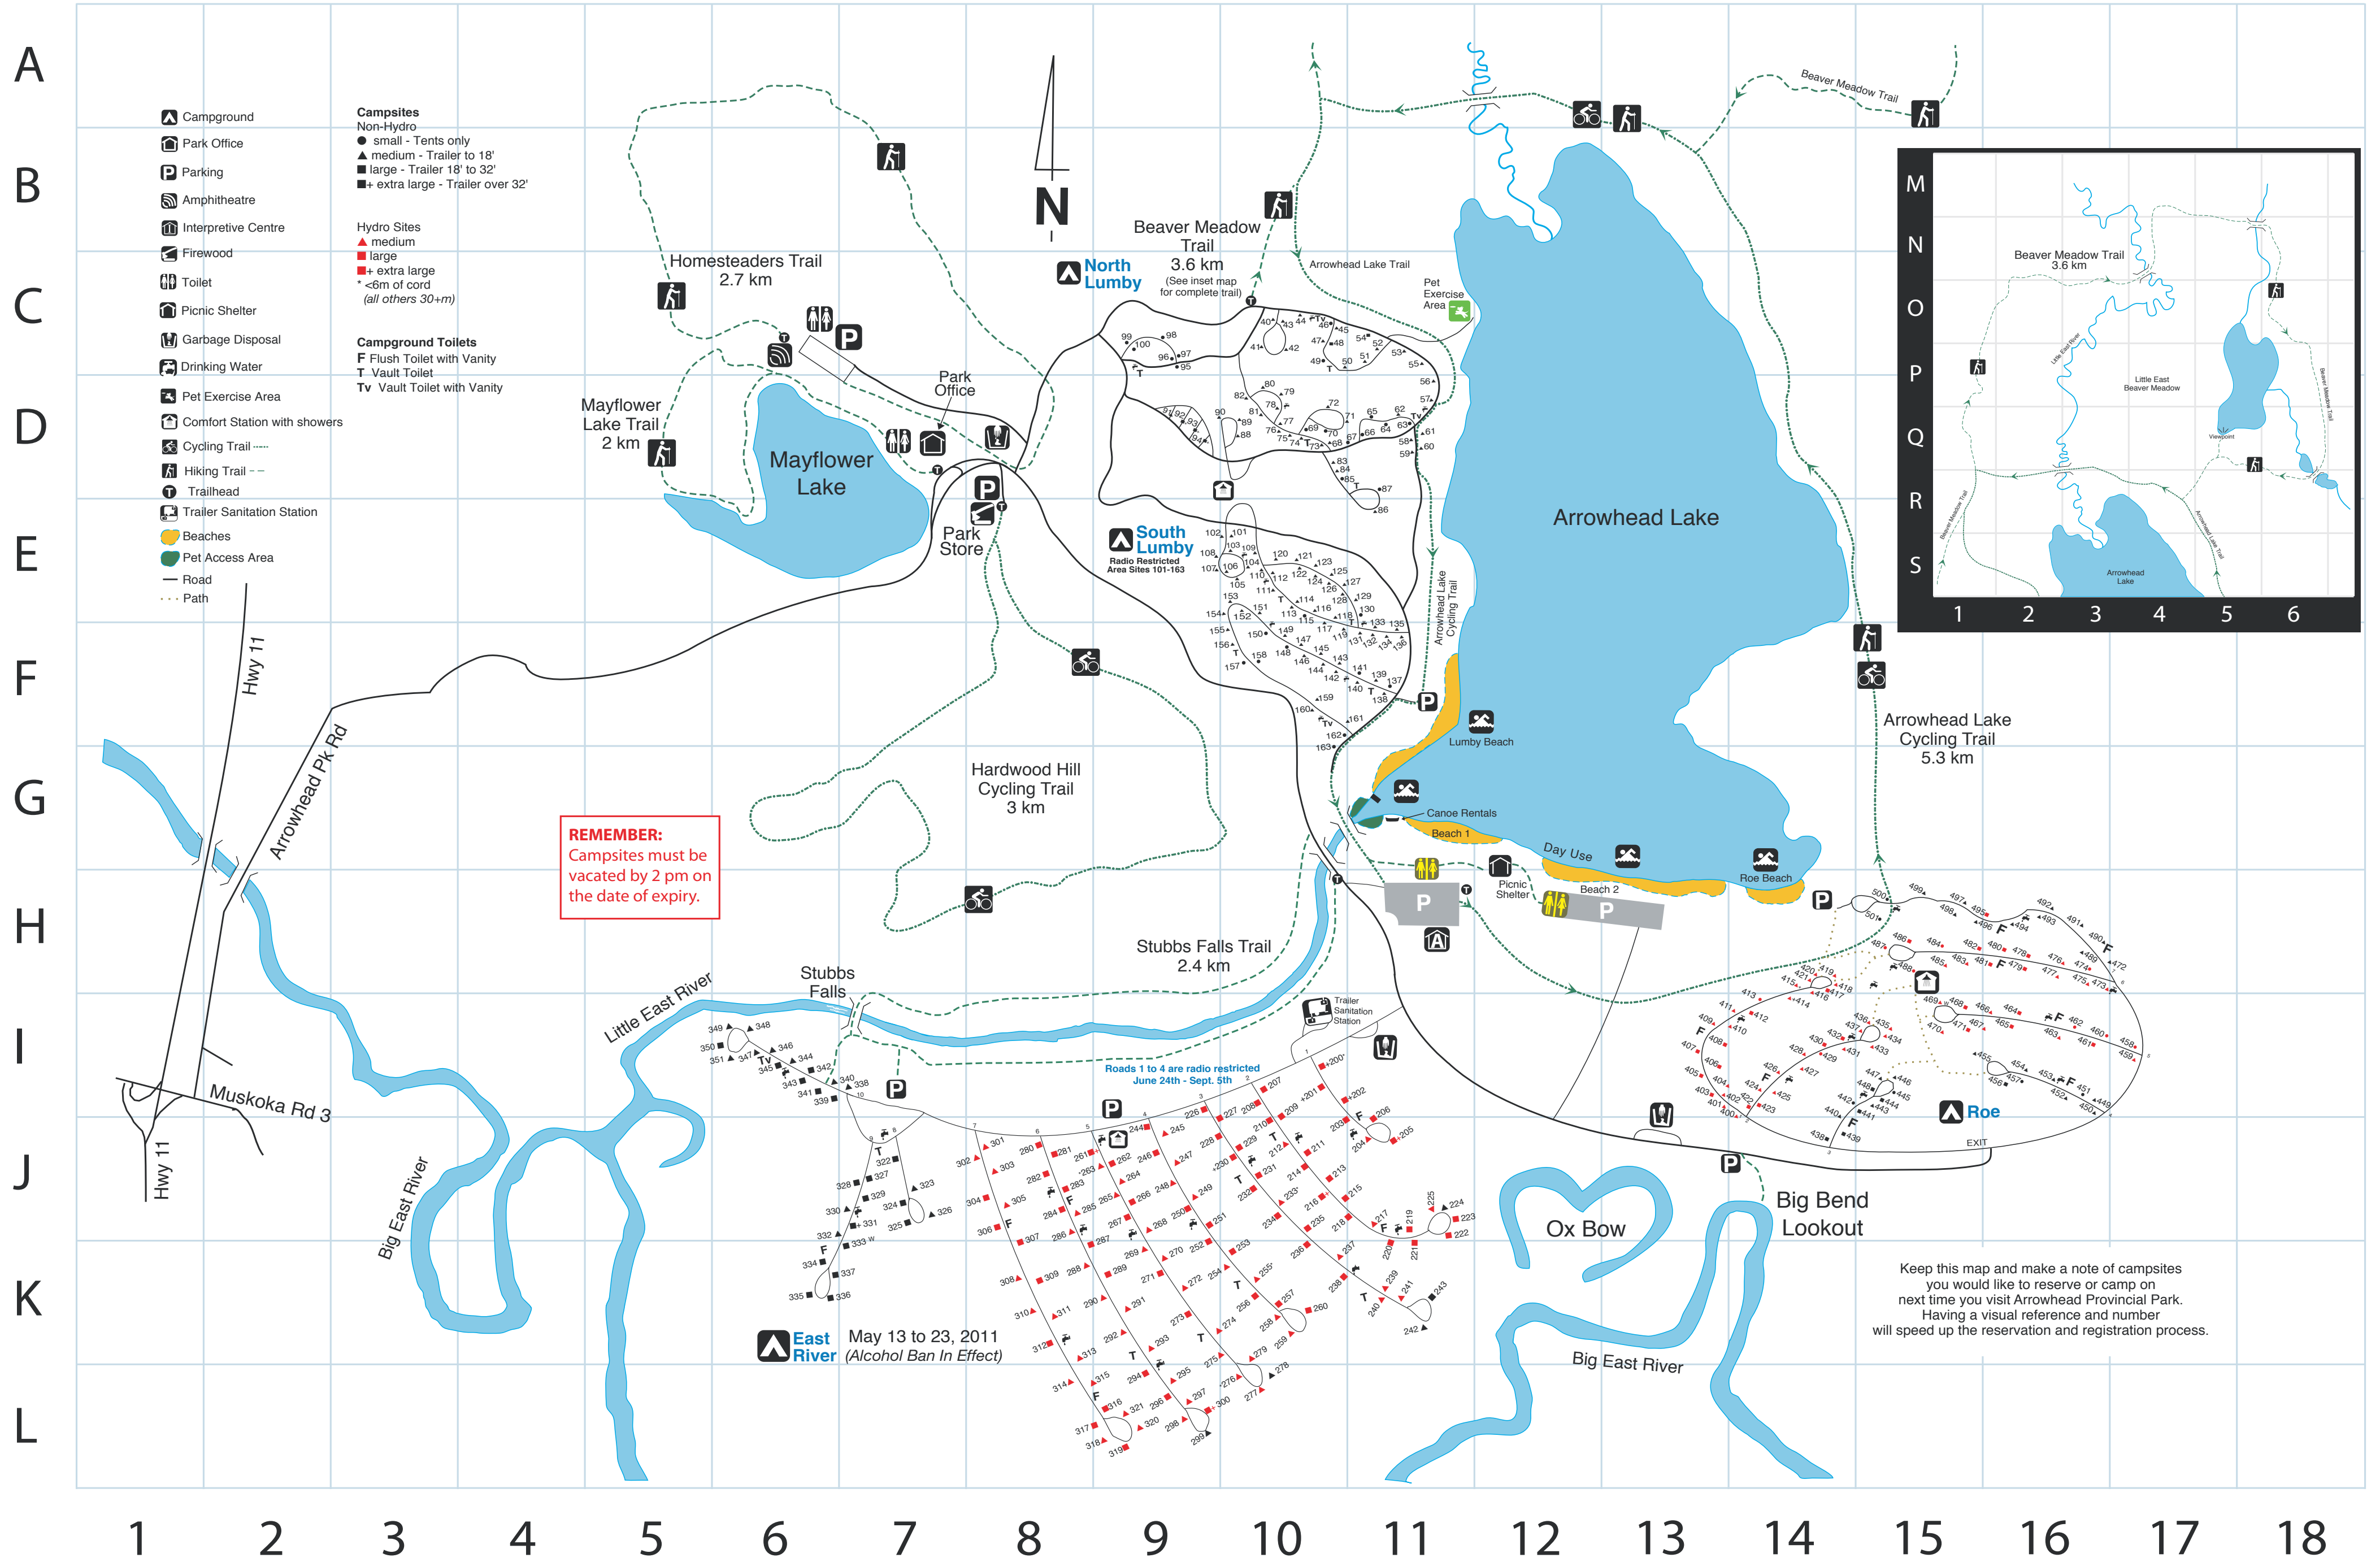

Arrowhead Provincial Park Map

- Campground
 - Park Office
 - Parking
 - Amphitheatre
 - Interpretive Centre
 - Firewood
 - Toilet
 - Picnic Shelter
 - Garbage Disposal
 - Drinking Water
 - Pet Exercise Area
 - Comfort Station with showers
 - Cycling Trail
 - Hiking Trail
 - Trailhead
 - Trailer Sanitation Station
 - Beaches
 - Pet Access Area
 - Road
 - Path
- Campsites**
 Non-Hydro
 ● small - Trailer to 18'
 ▲ medium - Trailer to 18'
 ■ large - Trailer 18' to 32'
 ■+ extra large - Trailer over 32'
- Hydro Sites**
 ▲ medium
 ■ large
 ■+ extra large
 * <6m of cord (all others 30+m)
- Campground Toilets**
 F Flush Toilet with Vanity
 T Vault Toilet
 Tv Vault Toilet with Vanity

REMEMBER:
 Campsites must be vacated by 2 pm on the date of expiry.

East River May 13 to 23, 2011
 (Alcohol Ban In Effect)

Roads 1 to 4 are radio restricted
 June 24th - Sept. 5th

Keep this map and make a note of campsites you would like to reserve or camp on next time you visit Arrowhead Provincial Park. Having a visual reference and number will speed up the reservation and registration process.