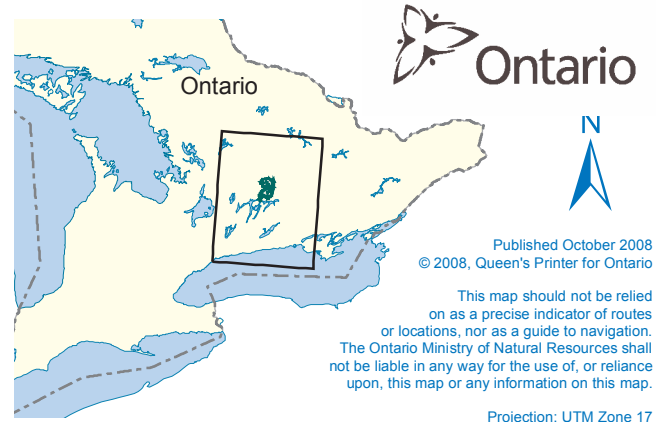

# Kawartha Highlands

Signature Site

**Map Features**

- Highway
- Canadian Shield Boundary
- Trent Severn Waterway
- Kawartha Highlands Signature Site Park
- Regulated Provincial Park
- County
- Galway Cavendish Harvey Township
- North Kawartha Township
- Geographic Township