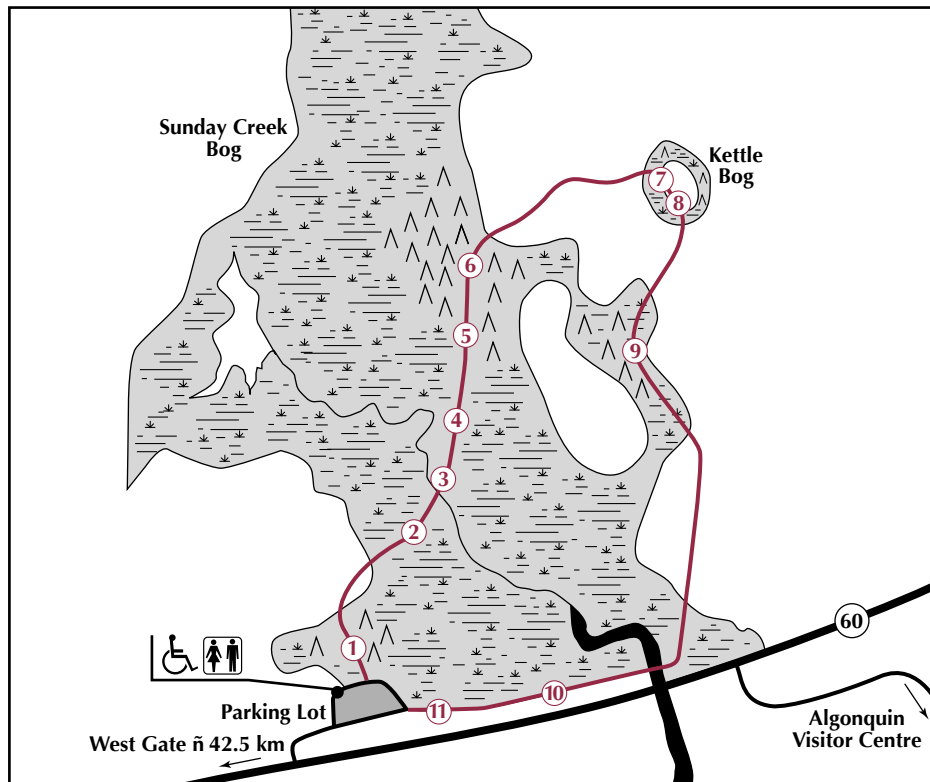

Whiskey Rapids Trail

Whiskey Rapids Trail Profile

Mizzy Lake Trail

Hardwood Lookout Trail

Peck Lake Trail

Peck Lake Trail Profile

Track and Tower Trail

Hemlock Bluff Trail

Bat Lake Trail

Two Rivers Trail

Two Rivers Trail Profile

Centennial Ridges Trail

Lookout Trail

Lookout Trail Profile

Big Pines Trail

Spruce Bog Boardwalk

Beaver Pond Trail

Booth's Rock Trail

Algonquin Logging Museum - Outdoor Exhibit Trail

Barron Canyon Trail

Berm Lake Trail

Brent Crater Trail