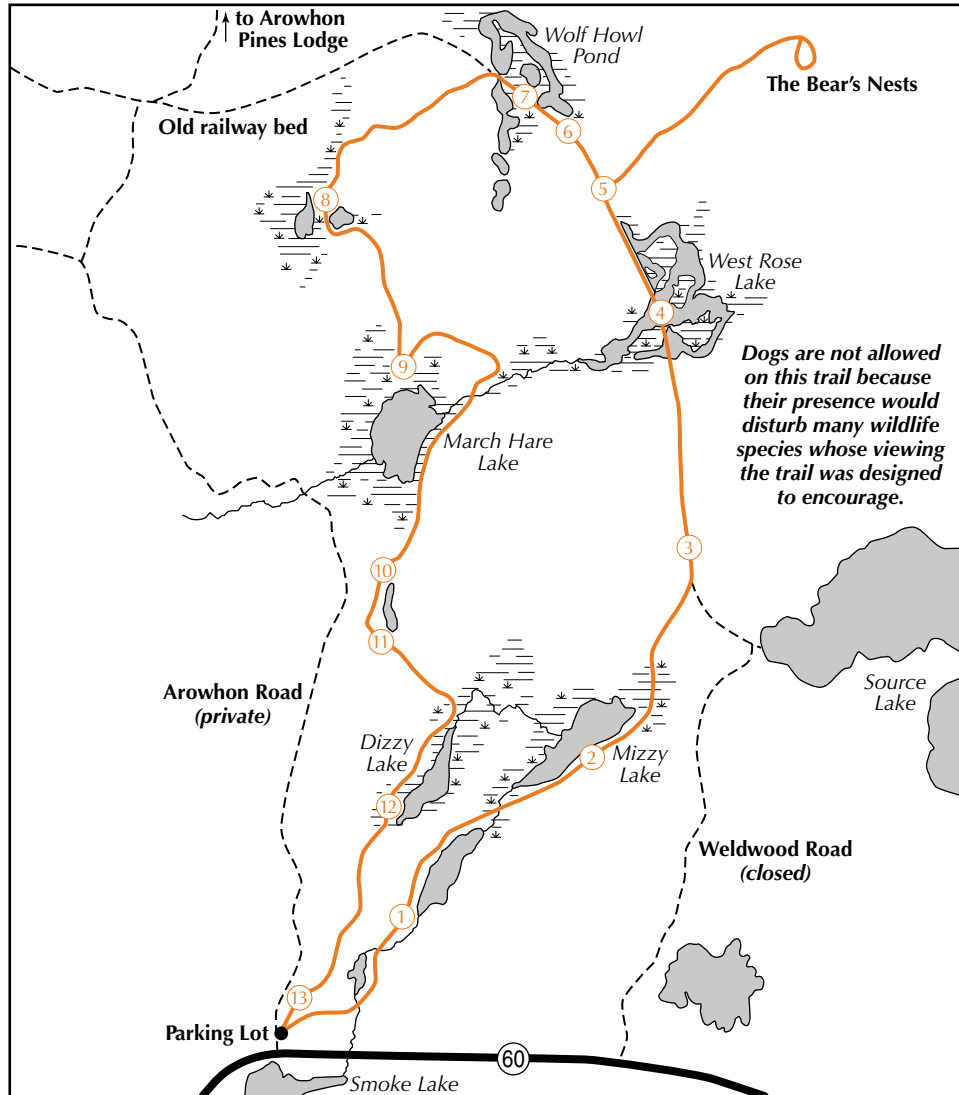

Whiskey Rapids Trail

Whiskey Rapids Trail Profile

Mizzy Lake Trail

Hardwood Lookout Trail

Peck Lake Trail

Peck Lake Trail Profile

Track and Tower Trail

Hemlock Bluff Trail

Bat Lake Trail

Two Rivers Trail

Two Rivers Trail Profile

Centennial Ridges Trail

Lookout Trail

Lookout Trail Profile

Big Pines Trail

Spruce Bog Boardwalk

Beaver Pond Trail

Booth's Rock Trail

Algonquin Logging Museum - Outdoor Exhibit Trail

Barron Canyon Trail

Berm Lake Trail

Brent Crater Trail