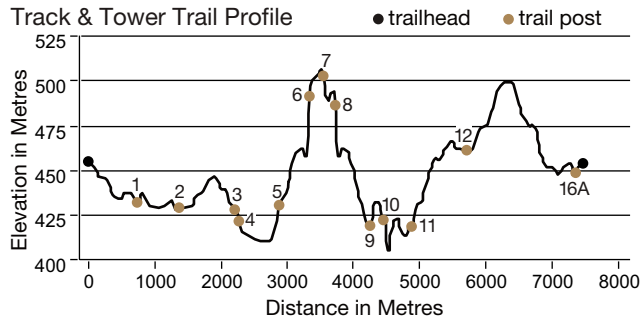

Whiskey Rapids Trail

Whiskey Rapids Trail Profile

Mizzy Lake Trail

Hardwood Lookout Trail

Peck Lake Trail

Peck Lake Trail Profile

Track and Tower Trail

Hemlock Bluff Trail

Bat Lake Trail

Two Rivers Trail

Two Rivers Trail Profile

Centennial Ridges Trail

Lookout Trail

Lookout Trail Profile

Big Pines Trail

Spruce Bog Boardwalk