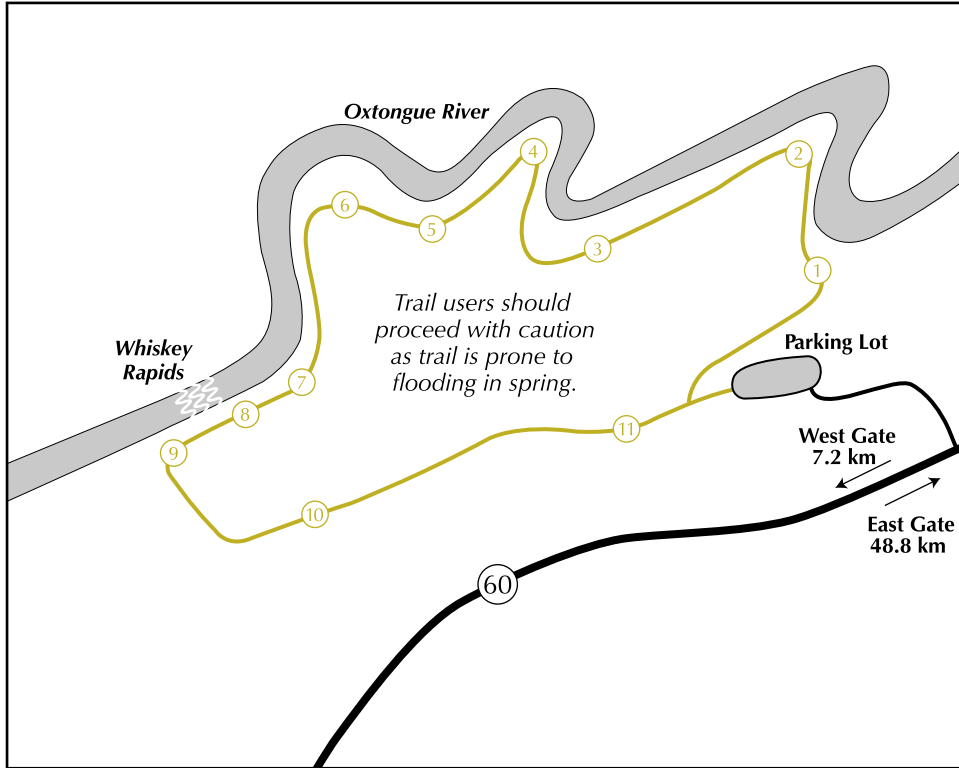

Whiskey Rapids Trail

Whiskey Rapids Trail Profile

Mizzy Lake Trail

Hardwood Lookout Trail

Peck Lake Trail

Peck Lake Trail Profile

Track and Tower Trail

Hemlock Bluff Trail

Bat Lake Trail

Two Rivers Trail

Two Rivers Trail Profile

Centennial Ridges Trail

Lookout Trail

Lookout Trail Profile

Big Pines Trail

Spruce Bog Boardwalk

Beaver Pond Trail

Booth's Rock Trail

Algonquin Logging Museum - Outdoor Exhibit Trail

Barron Canyon Trail

Berm Lake Trail

Brent Crater Trail