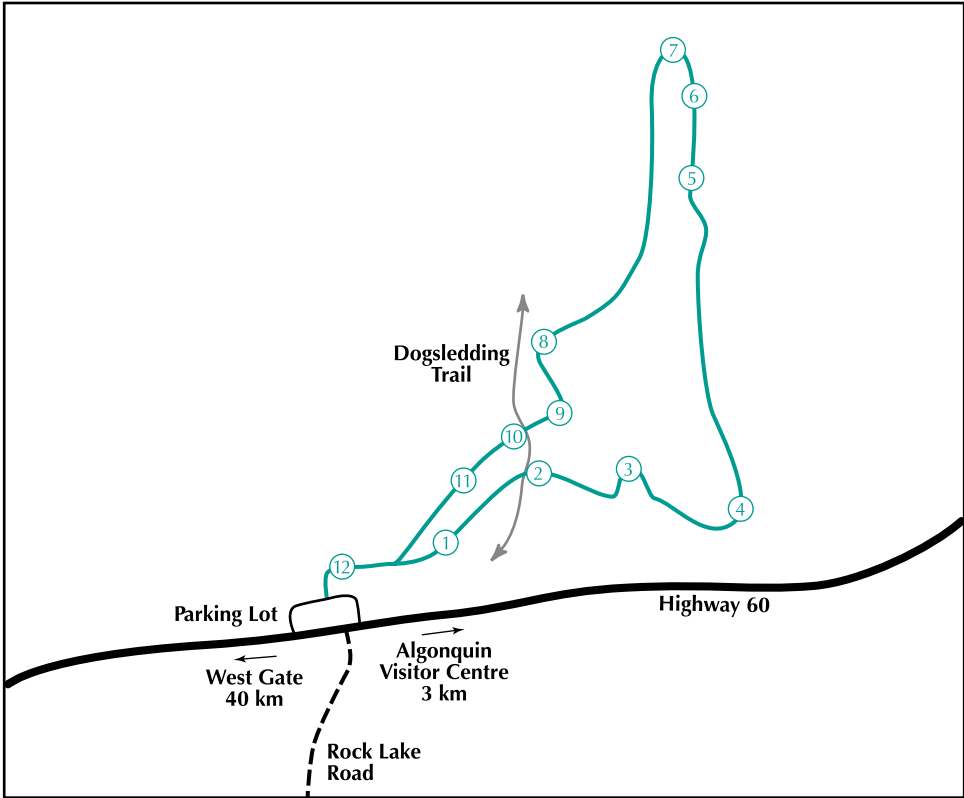

Whiskey Rapids Trail

Whiskey Rapids Trail Profile

Mizzy Lake Trail

Hardwood Lookout Trail

Peck Lake Trail

Peck Lake Trail Profile

Track and Tower Trail

Hemlock Bluff Trail

Bat Lake Trail

Two Rivers Trail

Two Rivers Trail Profile

Centennial Ridges Trail

Lookout Trail

Lookout Trail Profile

Big Pines Trail

Spruce Bog Boardwalk

Beaver Pond Trail

Booth's Rock Trail

Algonquin Logging Museum - Outdoor Exhibit Trail

Barron Canyon Trail

Berm Lake Trail

Brent Crater Trail