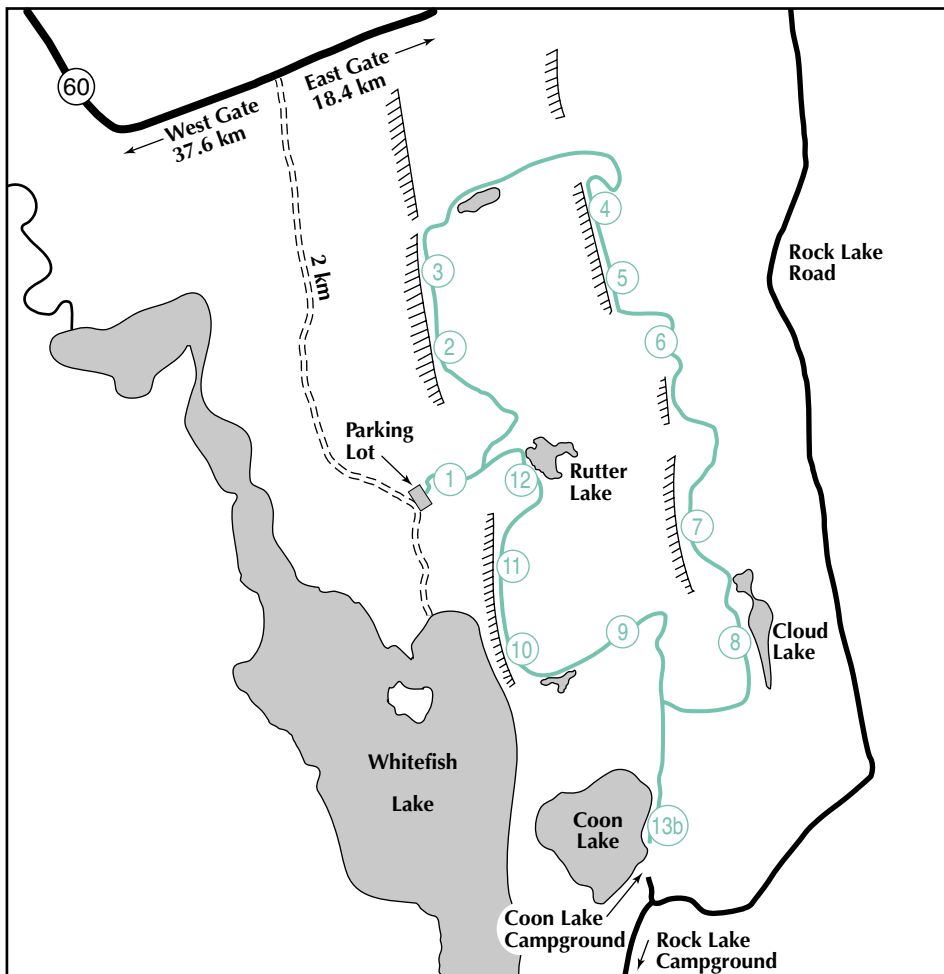

Whiskey Rapids Trail

Whiskey Rapids Trail Profile

Mizzy Lake Trail

Hardwood Lookout Trail

Peck Lake Trail

Peck Lake Trail Profile

Track and Tower Trail

Hemlock Bluff Trail

Bat Lake Trail

Two Rivers Trail

Two Rivers Trail Profile

Centennial Ridges Trail

Lookout Trail

Lookout Trail Profile

Big Pines Trail

Spruce Bog Boardwalk

Beaver Pond Trail

Booth's Rock Trail

Algonquin Logging Museum - Outdoor Exhibit Trail

Barron Canyon Trail

Berm Lake Trail

Brent Crater Trail