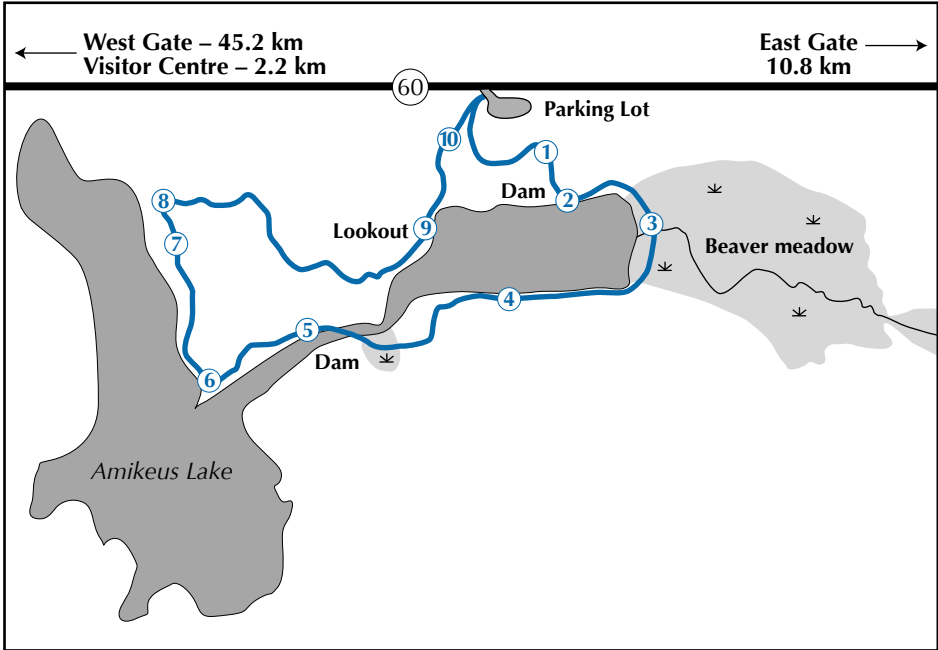

Whiskey Rapids Trail

Whiskey Rapids Trail Profile

Mizzy Lake Trail

Hardwood Lookout Trail

Peck Lake Trail

Peck Lake Trail Profile

Track and Tower Trail

Hemlock Bluff Trail

Bat Lake Trail

Two Rivers Trail

Two Rivers Trail Profile

Centennial Ridges Trail

Lookout Trail

Lookout Trail Profile

Big Pines Trail

Spruce Bog Boardwalk

Beaver Pond Trail

Booth's Rock Trail

Algonquin Logging Museum - Outdoor Exhibit Trail

Barron Canyon Trail

Berm Lake Trail

Brent Crater Trail