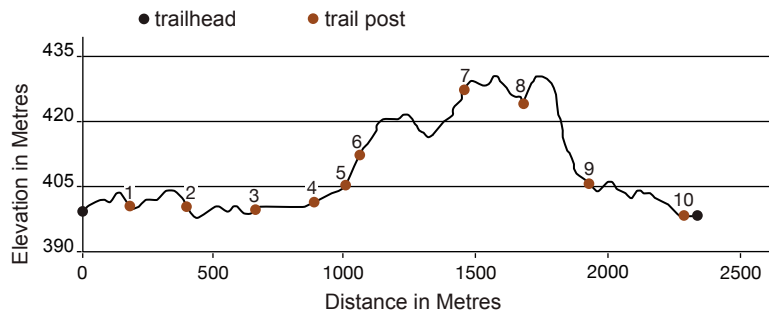

Whiskey Rapids Trail

Whiskey Rapids Trail Profile

Mizzy Lake Trail

Hardwood Lookout Trail

Peck Lake Trail

Peck Lake Trail Profile

Track and Tower Trail

Hemlock Bluff Trail

Bat Lake Trail

Two Rivers Trail

Two Rivers Trail Profile

Centennial Ridges Trail

Lookout Trail

Lookout Trail Profile

Big Pines Trail

Spruce Bog Boardwalk