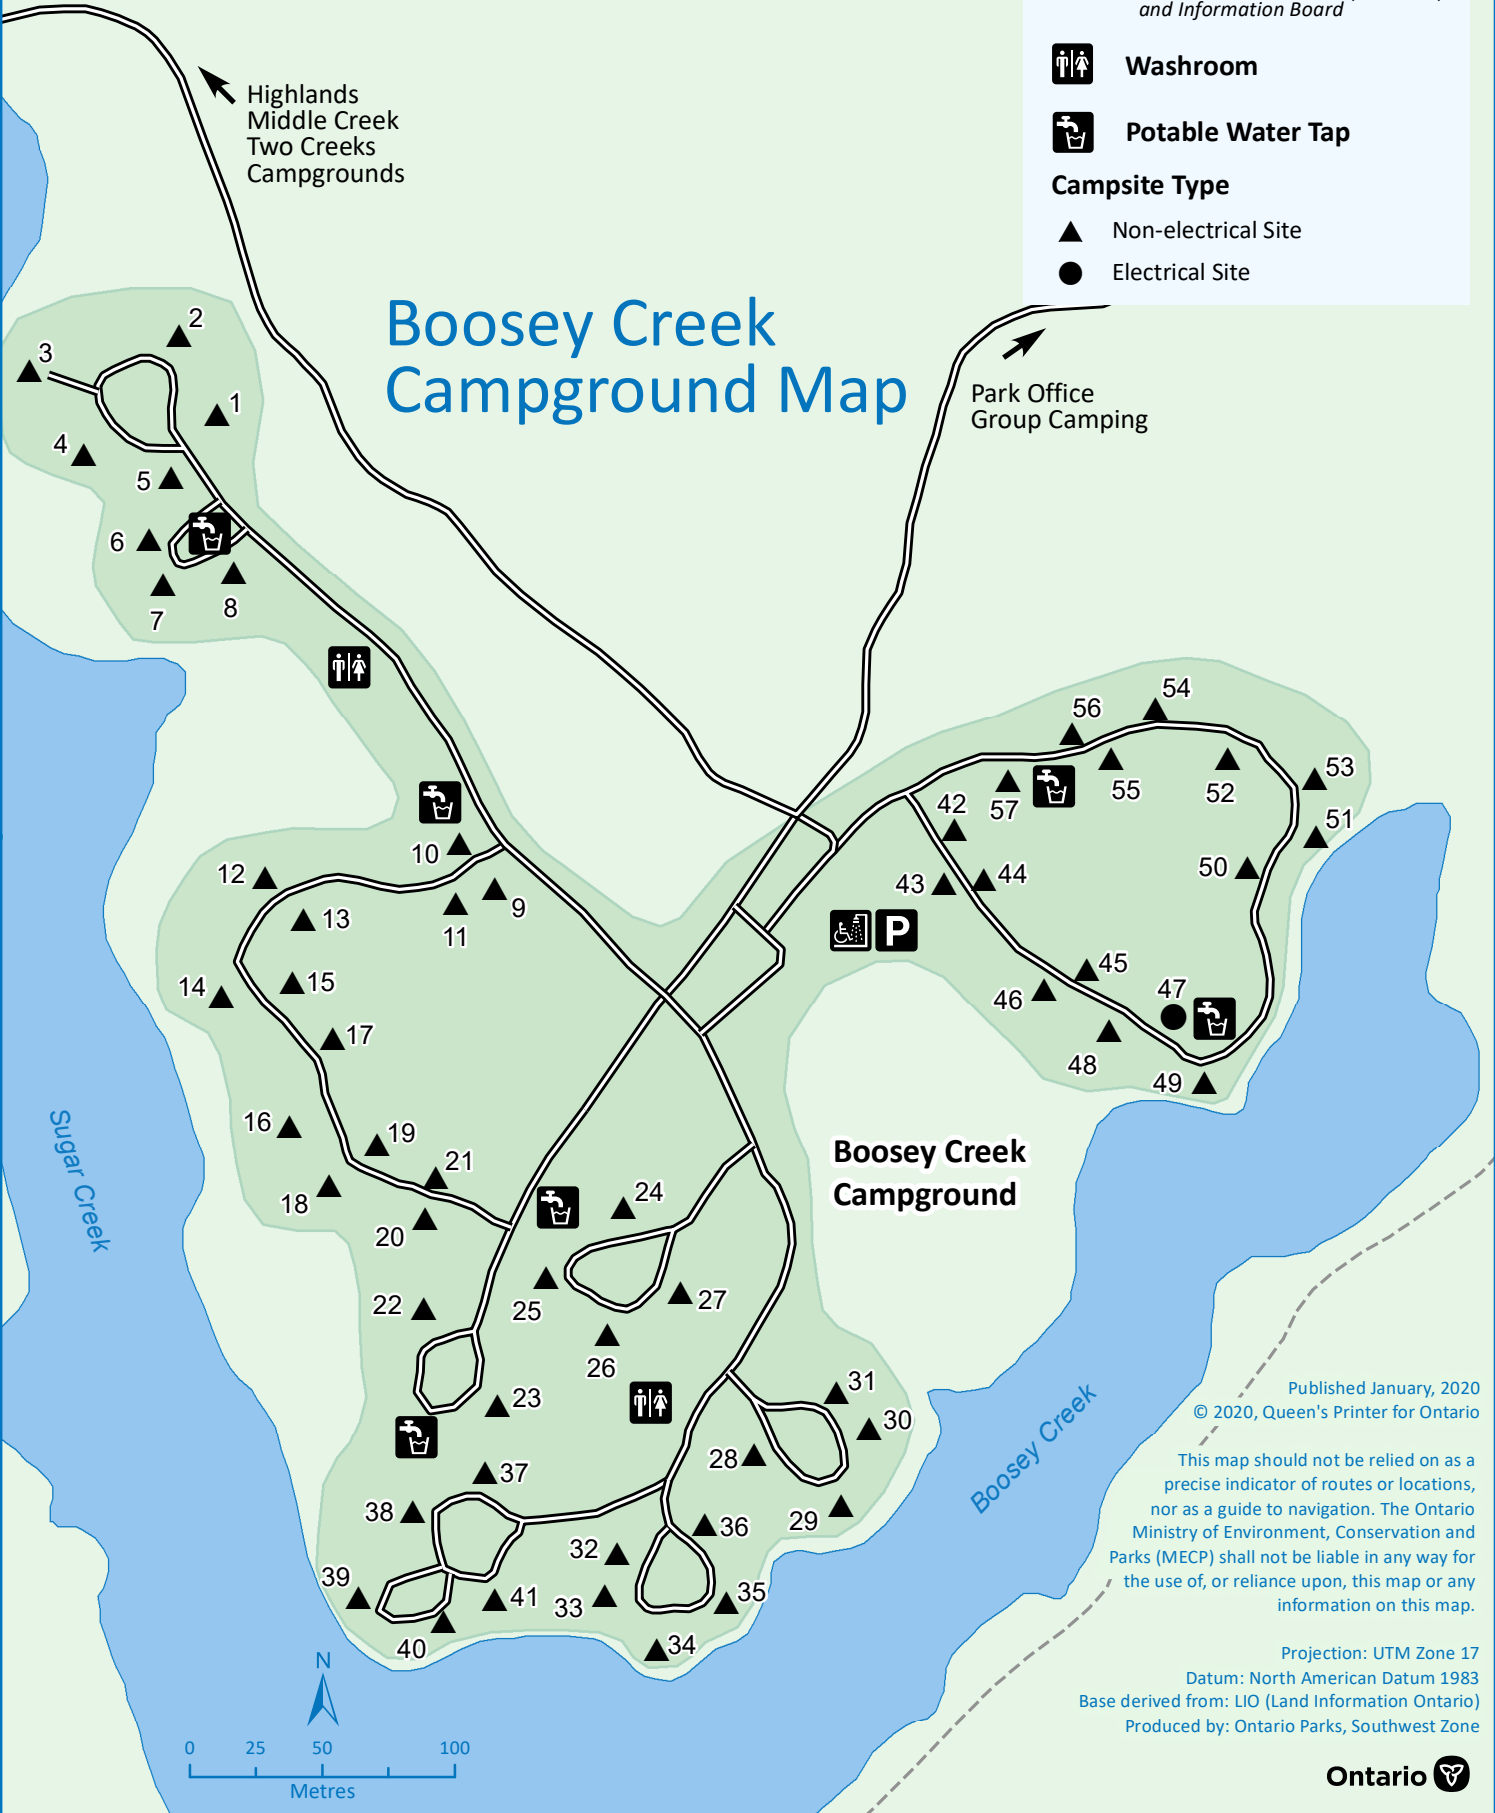

Legend

 **Comfort Station**
- Accessible Washrooms, Showers, and Information Board

 **Washroom**

 **Potable Water Tap**

Campsite Type
 Non-electrical Site
 Electrical Site

Boosey Creek Campground Map

Published January, 2020
 © 2020, Queen's Printer for Ontario

This map should not be relied on as a precise indicator of routes or locations, nor as a guide to navigation. The Ontario Ministry of Environment, Conservation and Parks (MECP) shall not be liable in any way for the use of, or reliance upon, this map or any information on this map.

Projection: UTM Zone 17
 Datum: North American Datum 1983
 Base derived from: LIO (Land Information Ontario)
 Produced by: Ontario Parks, Southwest Zone