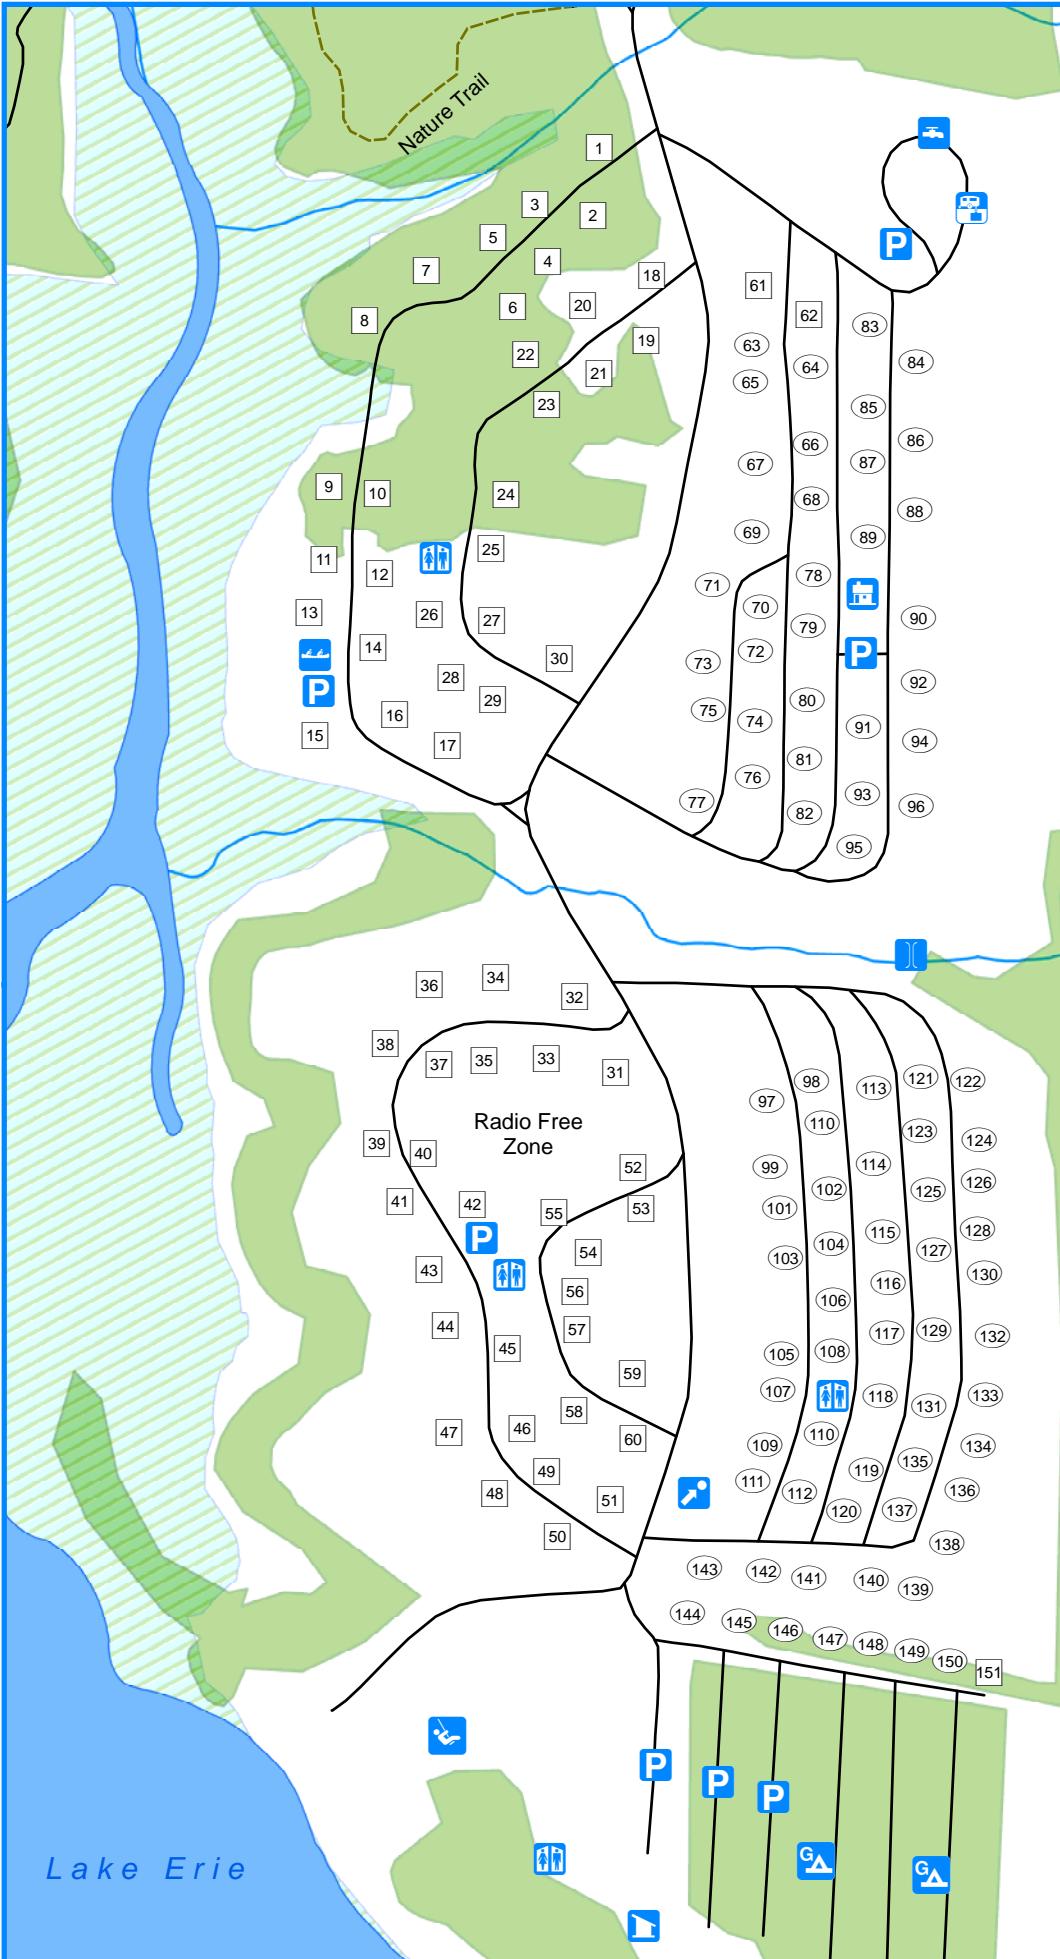

Selkirk

Legend

- Bridge
- Comfort Station
- Group Camping
- Horseshoe Pit
- Park Office
- Parking
- Playground
- Pumphouse
- Seasonal Boat Launch
- Trailer Dumping Station
- Vault Toilet
- Water Filling Station
- Wood Shed

Campground Sites

- 5 Non-Electric
- 63 Electric

Published February 2011
Copyright Queen's Printer for Ontario.

Possession of this map does not imply right of access. This map is for illustrative purposes only. Do not rely on it as being a precise indicator of routes, locations of features, nor as a guide to navigation.

Projection: UTM Zone 17
Datum: North American Datum 1983 Base
Derived From: NRVIS (Natural Resource Values Information System)
Produced by: Ontario Parks, Southwest Zone