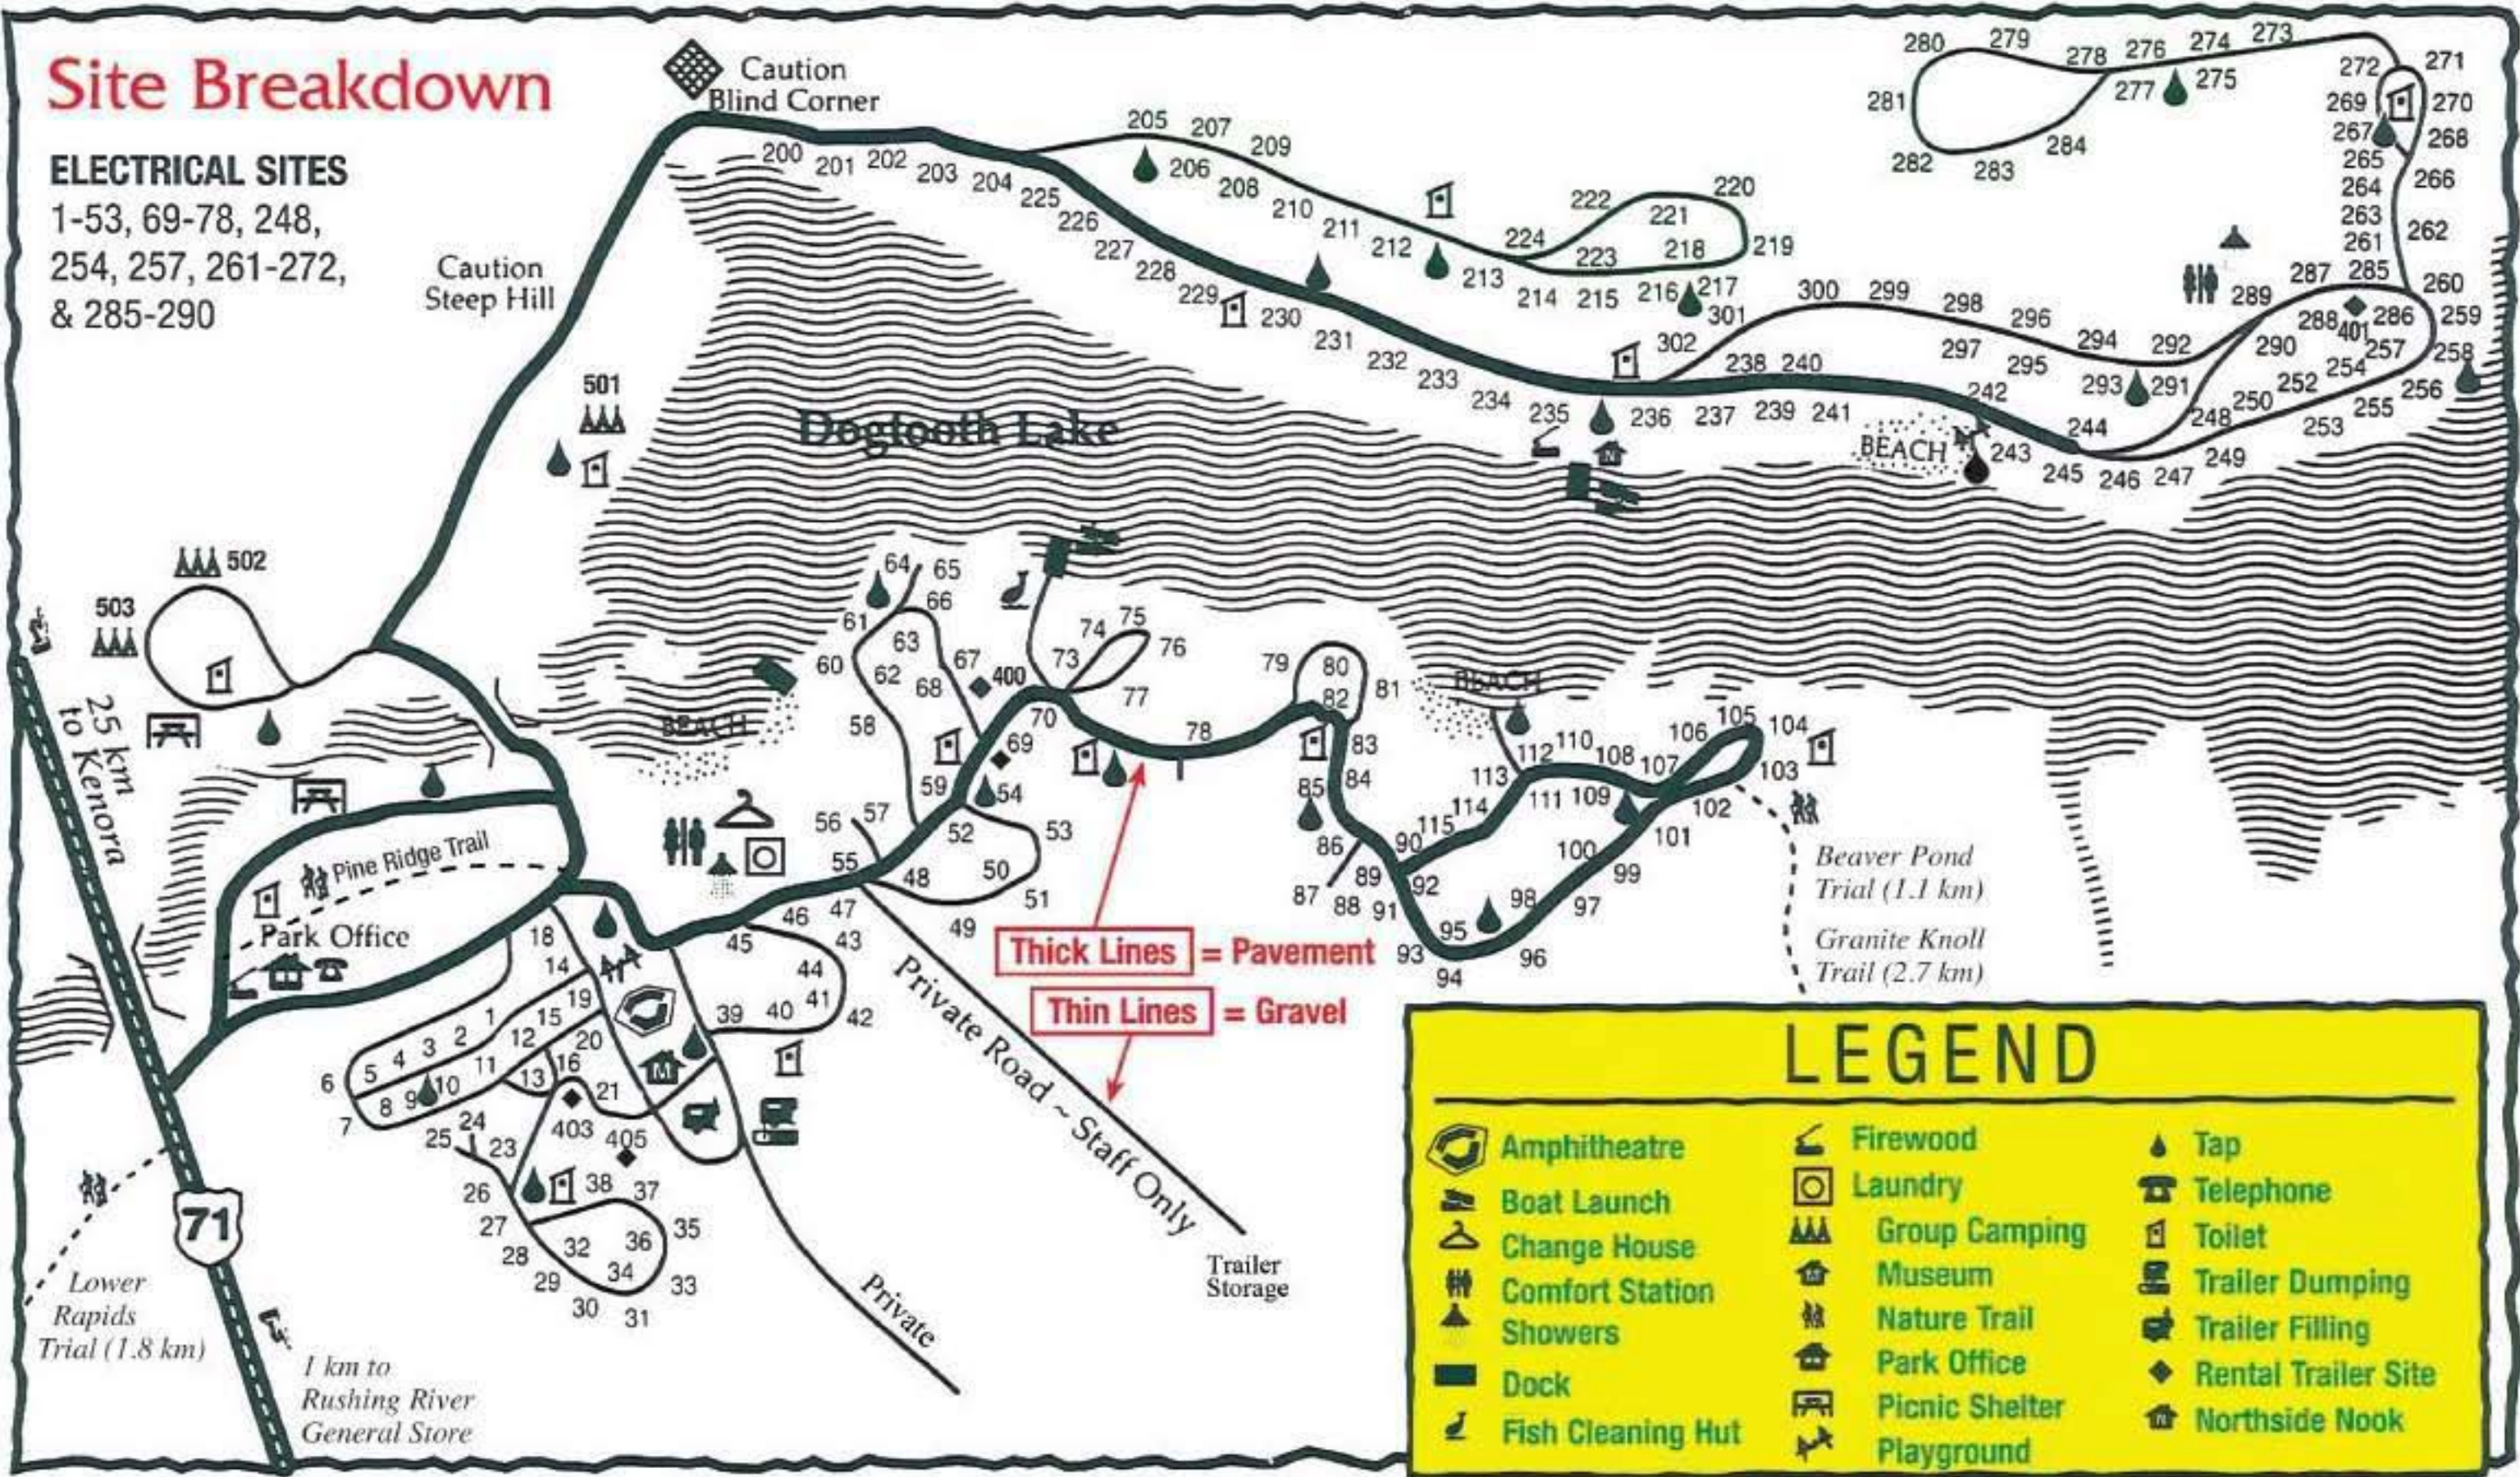

RUSHING RIVER

Site Breakdown

ELECTRICAL SITES

1-53, 69-78, 248,
254, 257, 261-272,
& 285-290

Thick Lines = Pavement

Thin Lines = Gravel

LEGEND

	Amphitheatre		Firewood		Tap
	Boat Launch		Laundry		Telephone
	Change House		Group Camping		Toilet
	Comfort Station		Museum		Trailer Dumping
	Showers		Nature Trail		Trailer Filling
	Dock		Park Office		Rental Trailer Site
	Fish Cleaning Hut		Picnic Shelter		Northside Nook
			Playground		

FOR RESERVATIONS, PLEASE CALL:
1-888-668-7275 (ONT PARK)
www.ontarioparks.com