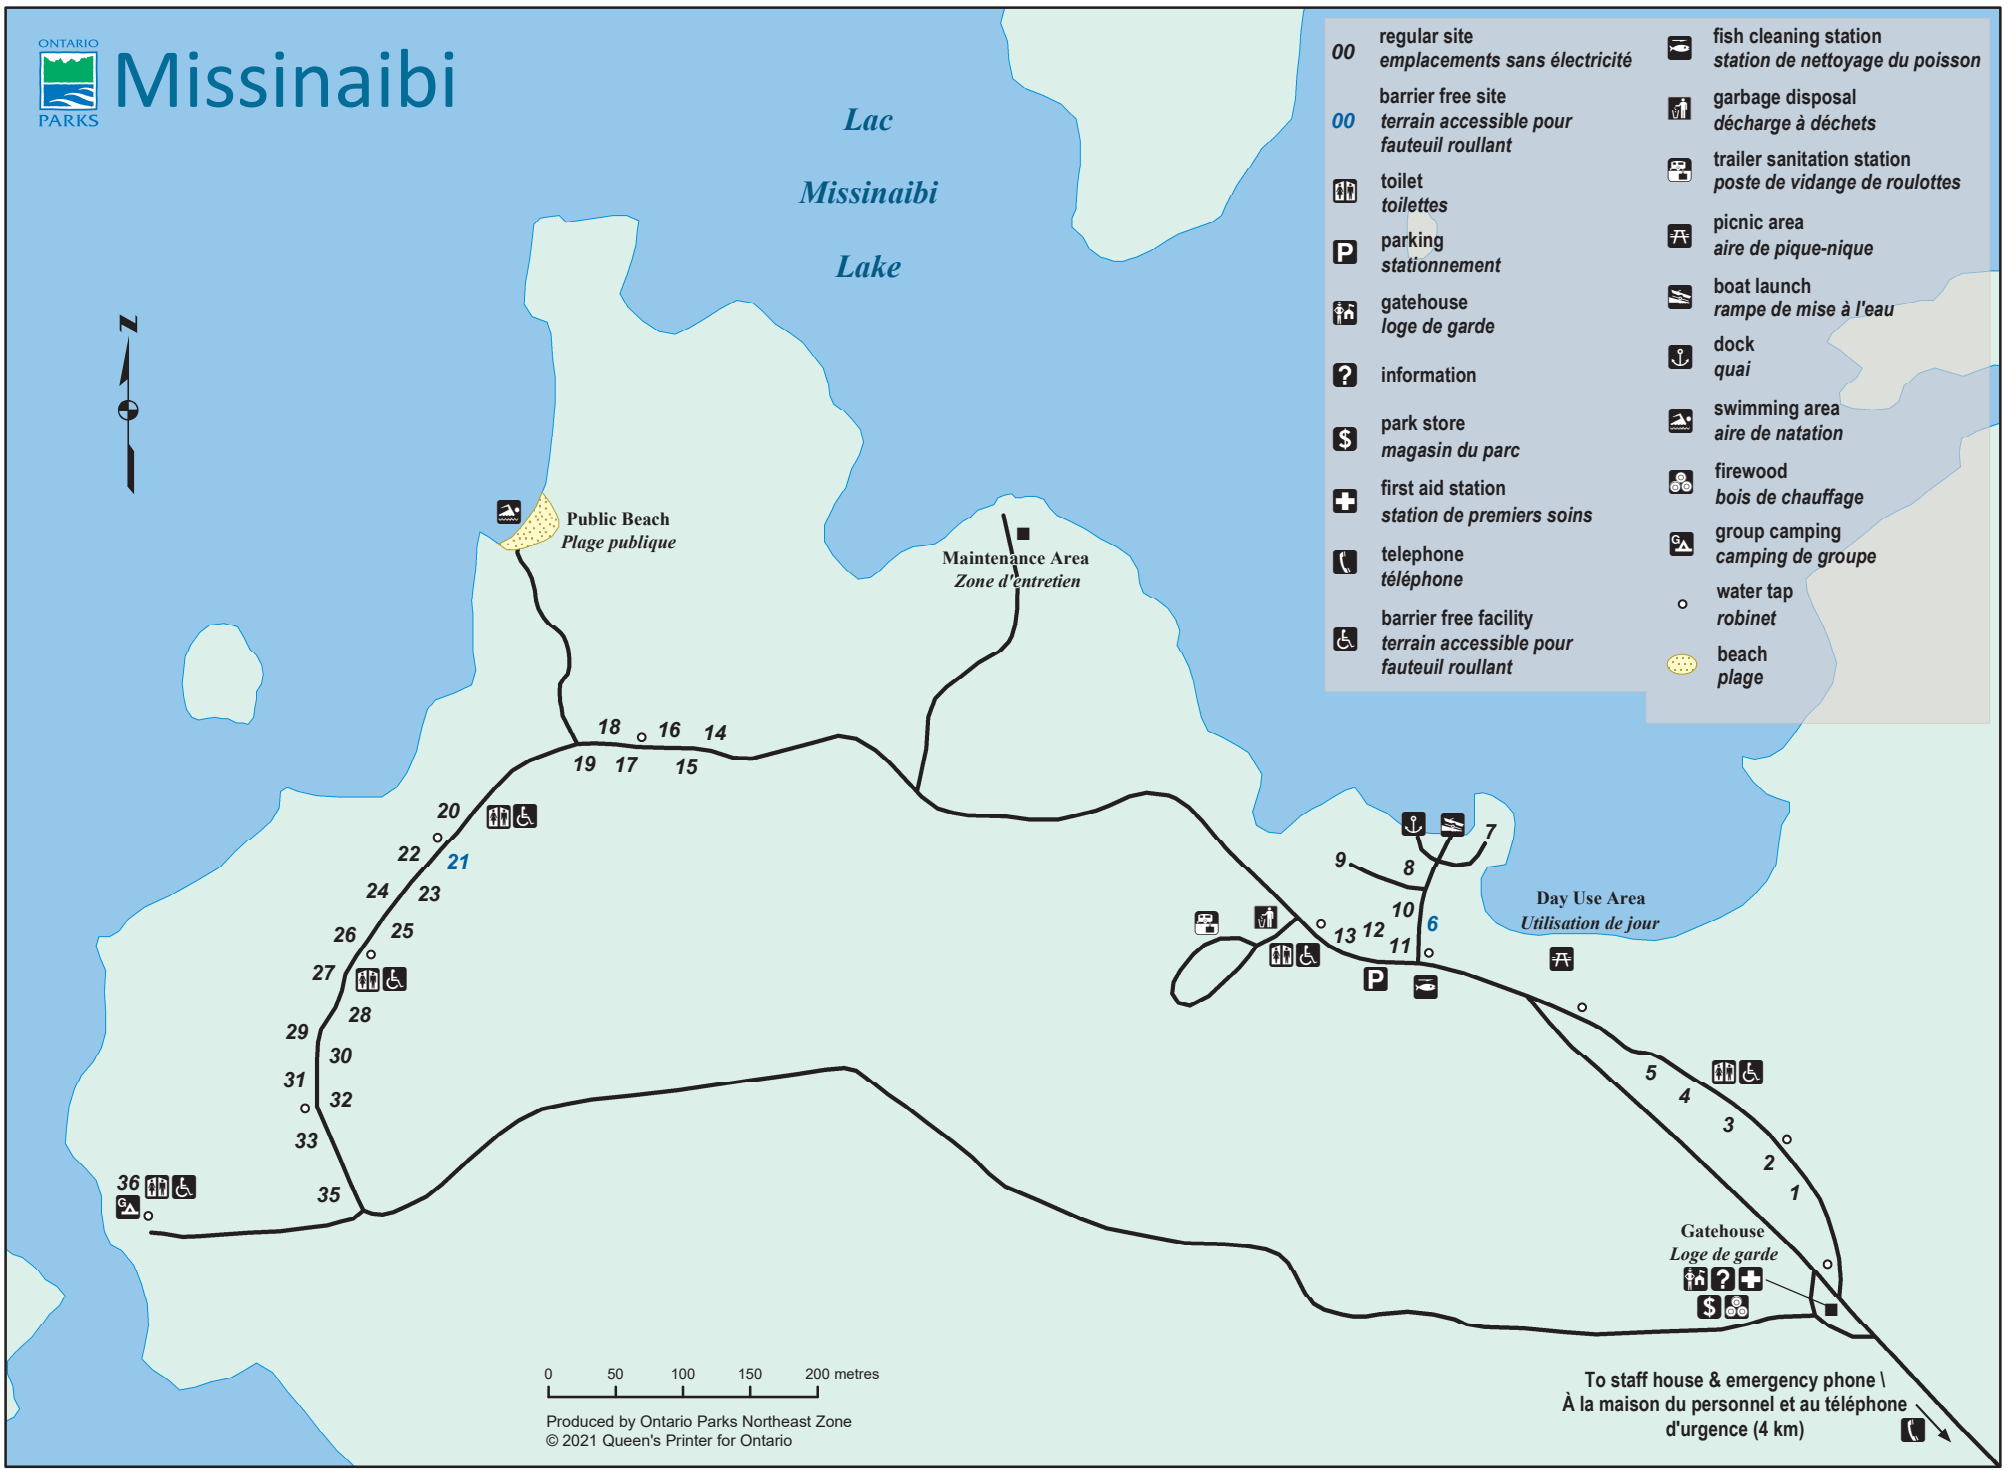

CAMPGROUND / TERRAIN DE CAMPING

Missinaibi

0 50 100 150 200 metres

Produced by Ontario Parks Northeast Zone
© 2021 Queen's Printer for Ontario

To staff house & emergency phone |
À la maison du personnel et au téléphone
d'urgence (4 km)