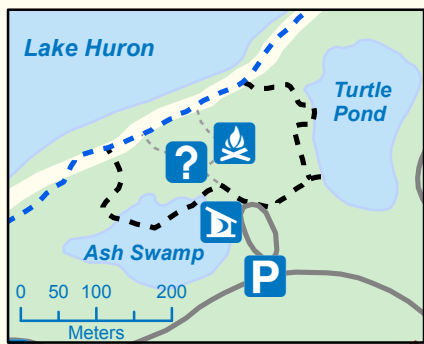

# MacGregor Point

## Legend

- |  |                            |  |                 |
|--|----------------------------|--|-----------------|
|  | Park Office                |  | Road            |
|  | Permit Office              |  | Campground Road |
|  | Park Store                 |  | Waterbody       |
|  | Parking Lot                |  | Water Tap       |
|  | Visitor Centre             |  |                 |
|  | Trailer Sanitation Station |  |                 |
|  | Garbage/ Recycling Station |  |                 |
|  | Group Campground           |  |                 |
|  | Playground                 |  |                 |
|  | Campfire Circle            |  |                 |
|  | Observation Tower          |  |                 |
|  | Bird Blind                 |  |                 |
|  | Pet Exercise Area          |  |                 |
|  | Comfort Station            |  |                 |
|  | Vault Toilet               |  |                 |

- ### Park Trails
- Deer Run Trail
  - Huron Fringe Trail
  - Kempf's Trail
  - Lake Ridge Trail
  - Old Shore Road Trail
  - Park Pathway
  - Rotary Way Trail
  - Tower Trail

This map is for illustrative purposes only. Do not rely on it as being a precise indicator of routes, locations or features nor as a guide to navigation.