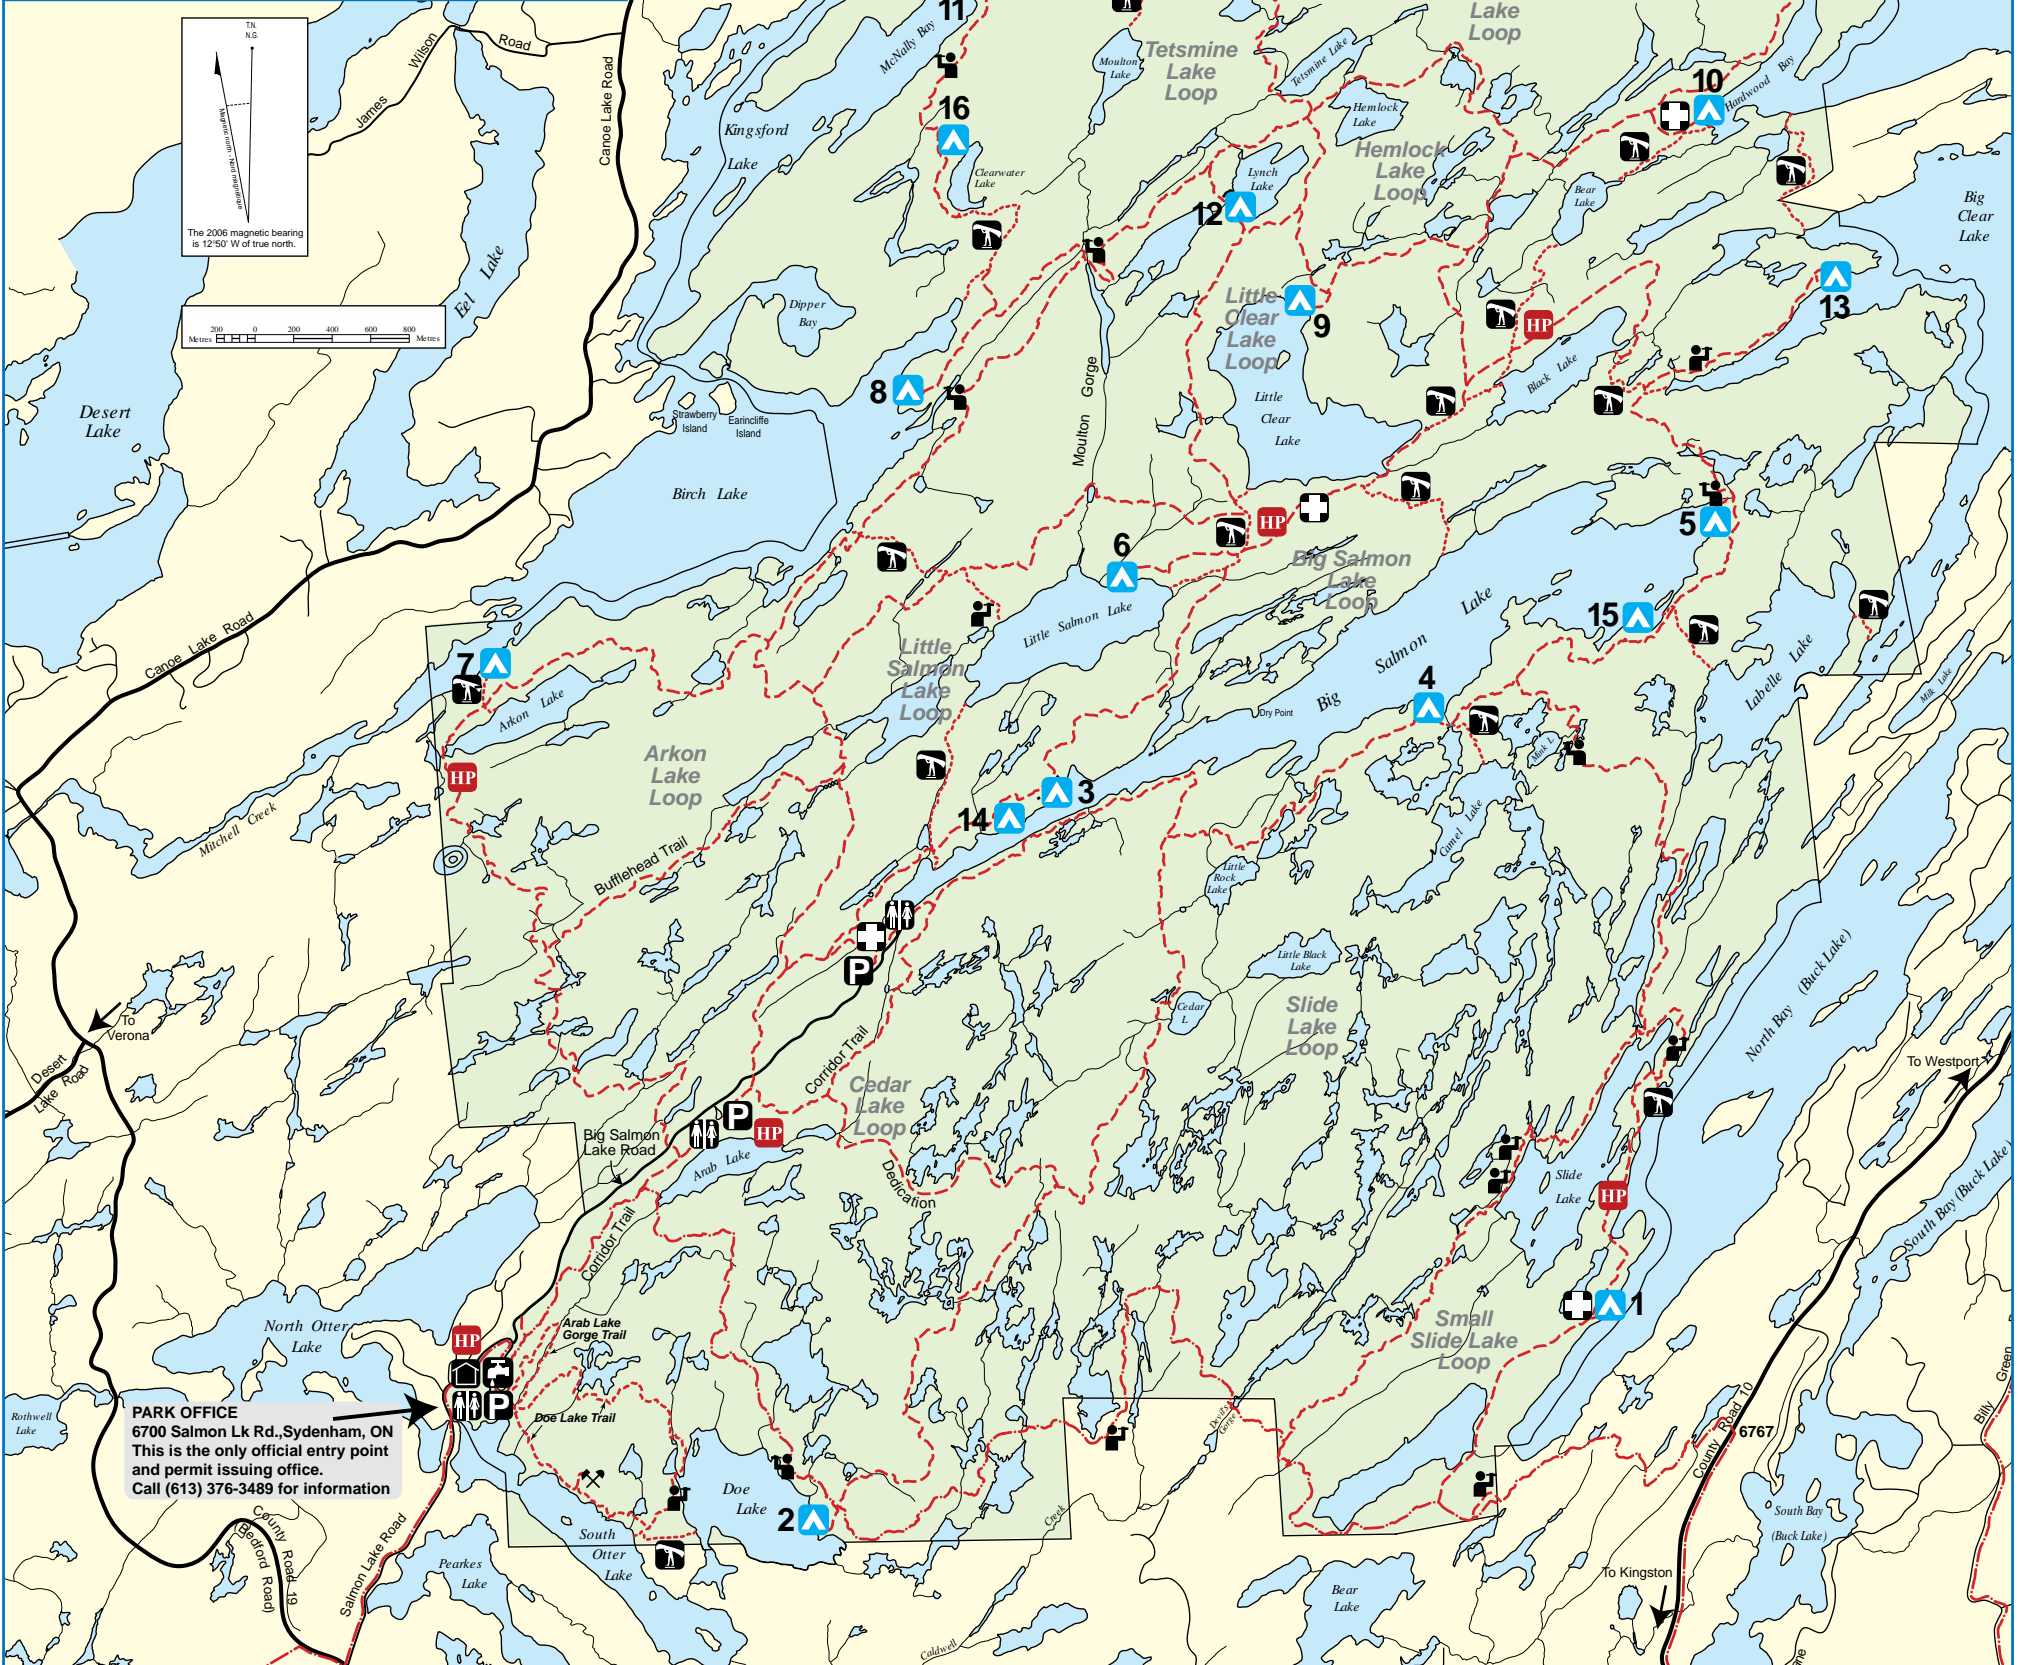

Park Boundaries and Facilities

Legend

-  Park Office
-  Emergency Supplies
-  Hiking Trail
-  Fireplace
-  Parking
-  Portage
-  Rideau Trail
-  Interior Campsite
-  Toilet
-  Campsite Cluster
-  Water Tap
-  Historical Plaque

Photo: Bert Korporaal