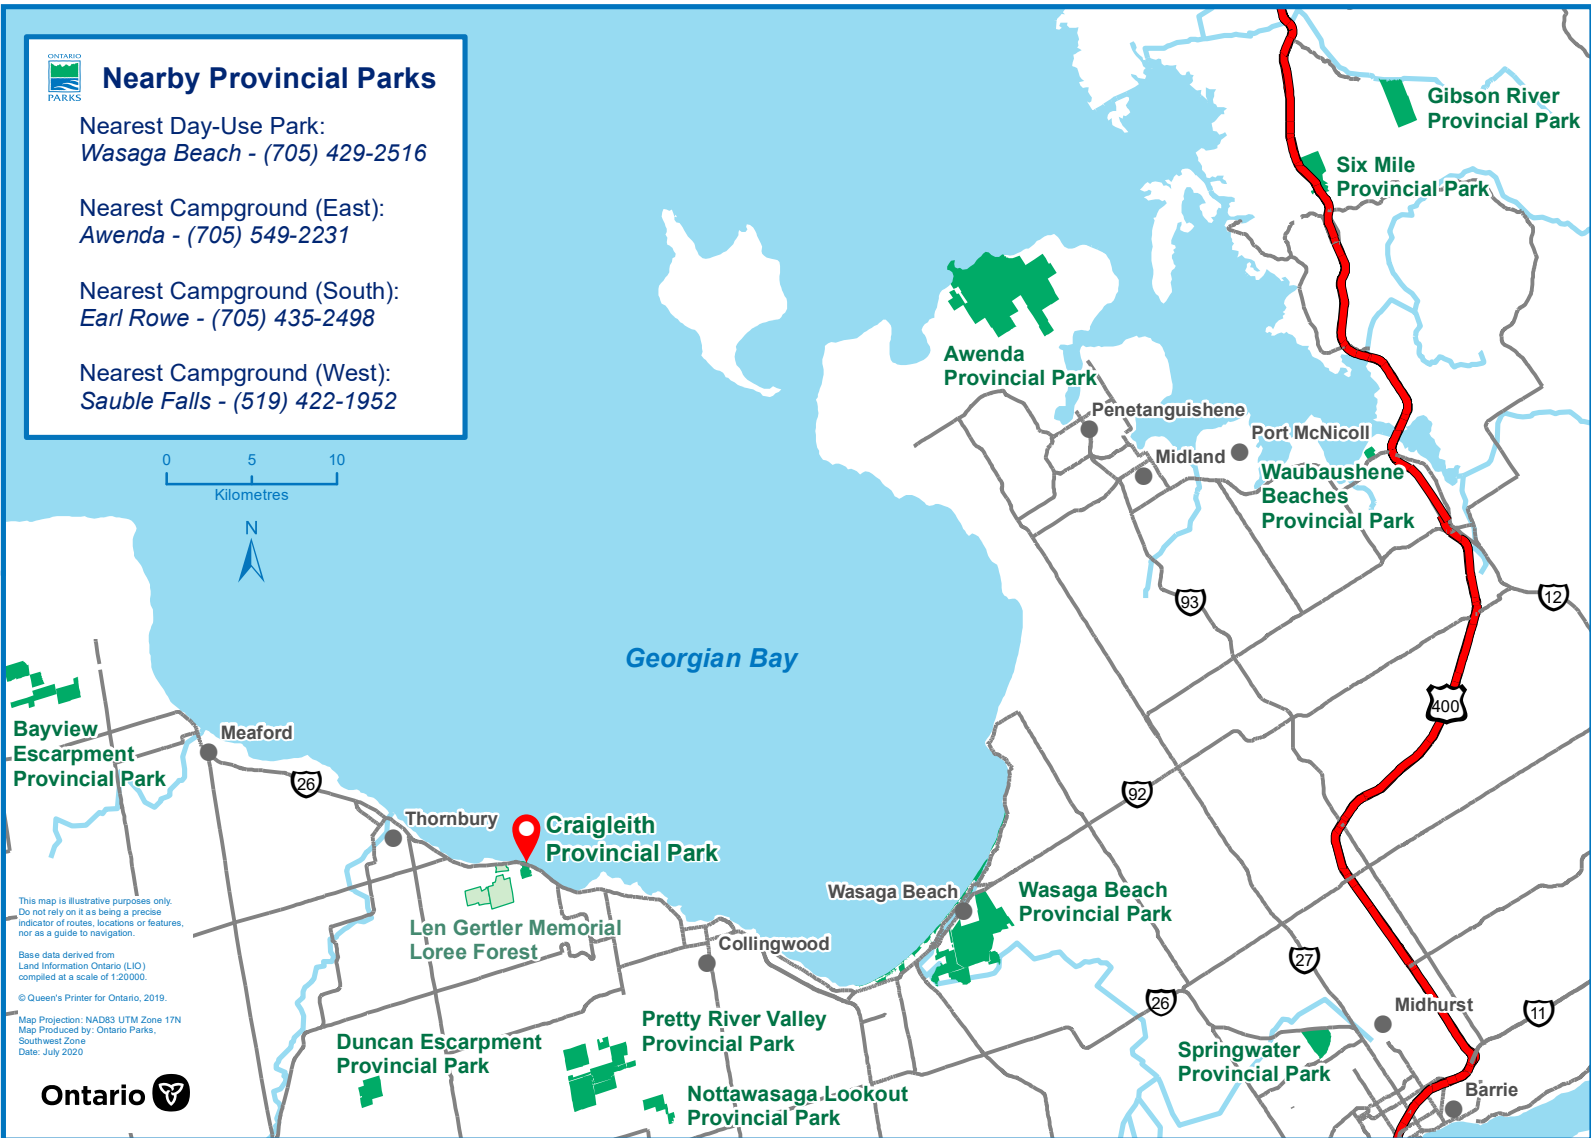

Nearby Provincial Parks

Nearest Day-Use Park:
Wasaga Beach - (705) 429-2516

Nearest Campground (East):
Awenda - (705) 549-2231

Nearest Campground (South):
Earl Rowe - (705) 435-2498

Nearest Campground (West):
Sauble Falls - (519) 422-1952

© Queen's Printer for Ontario, 2019.