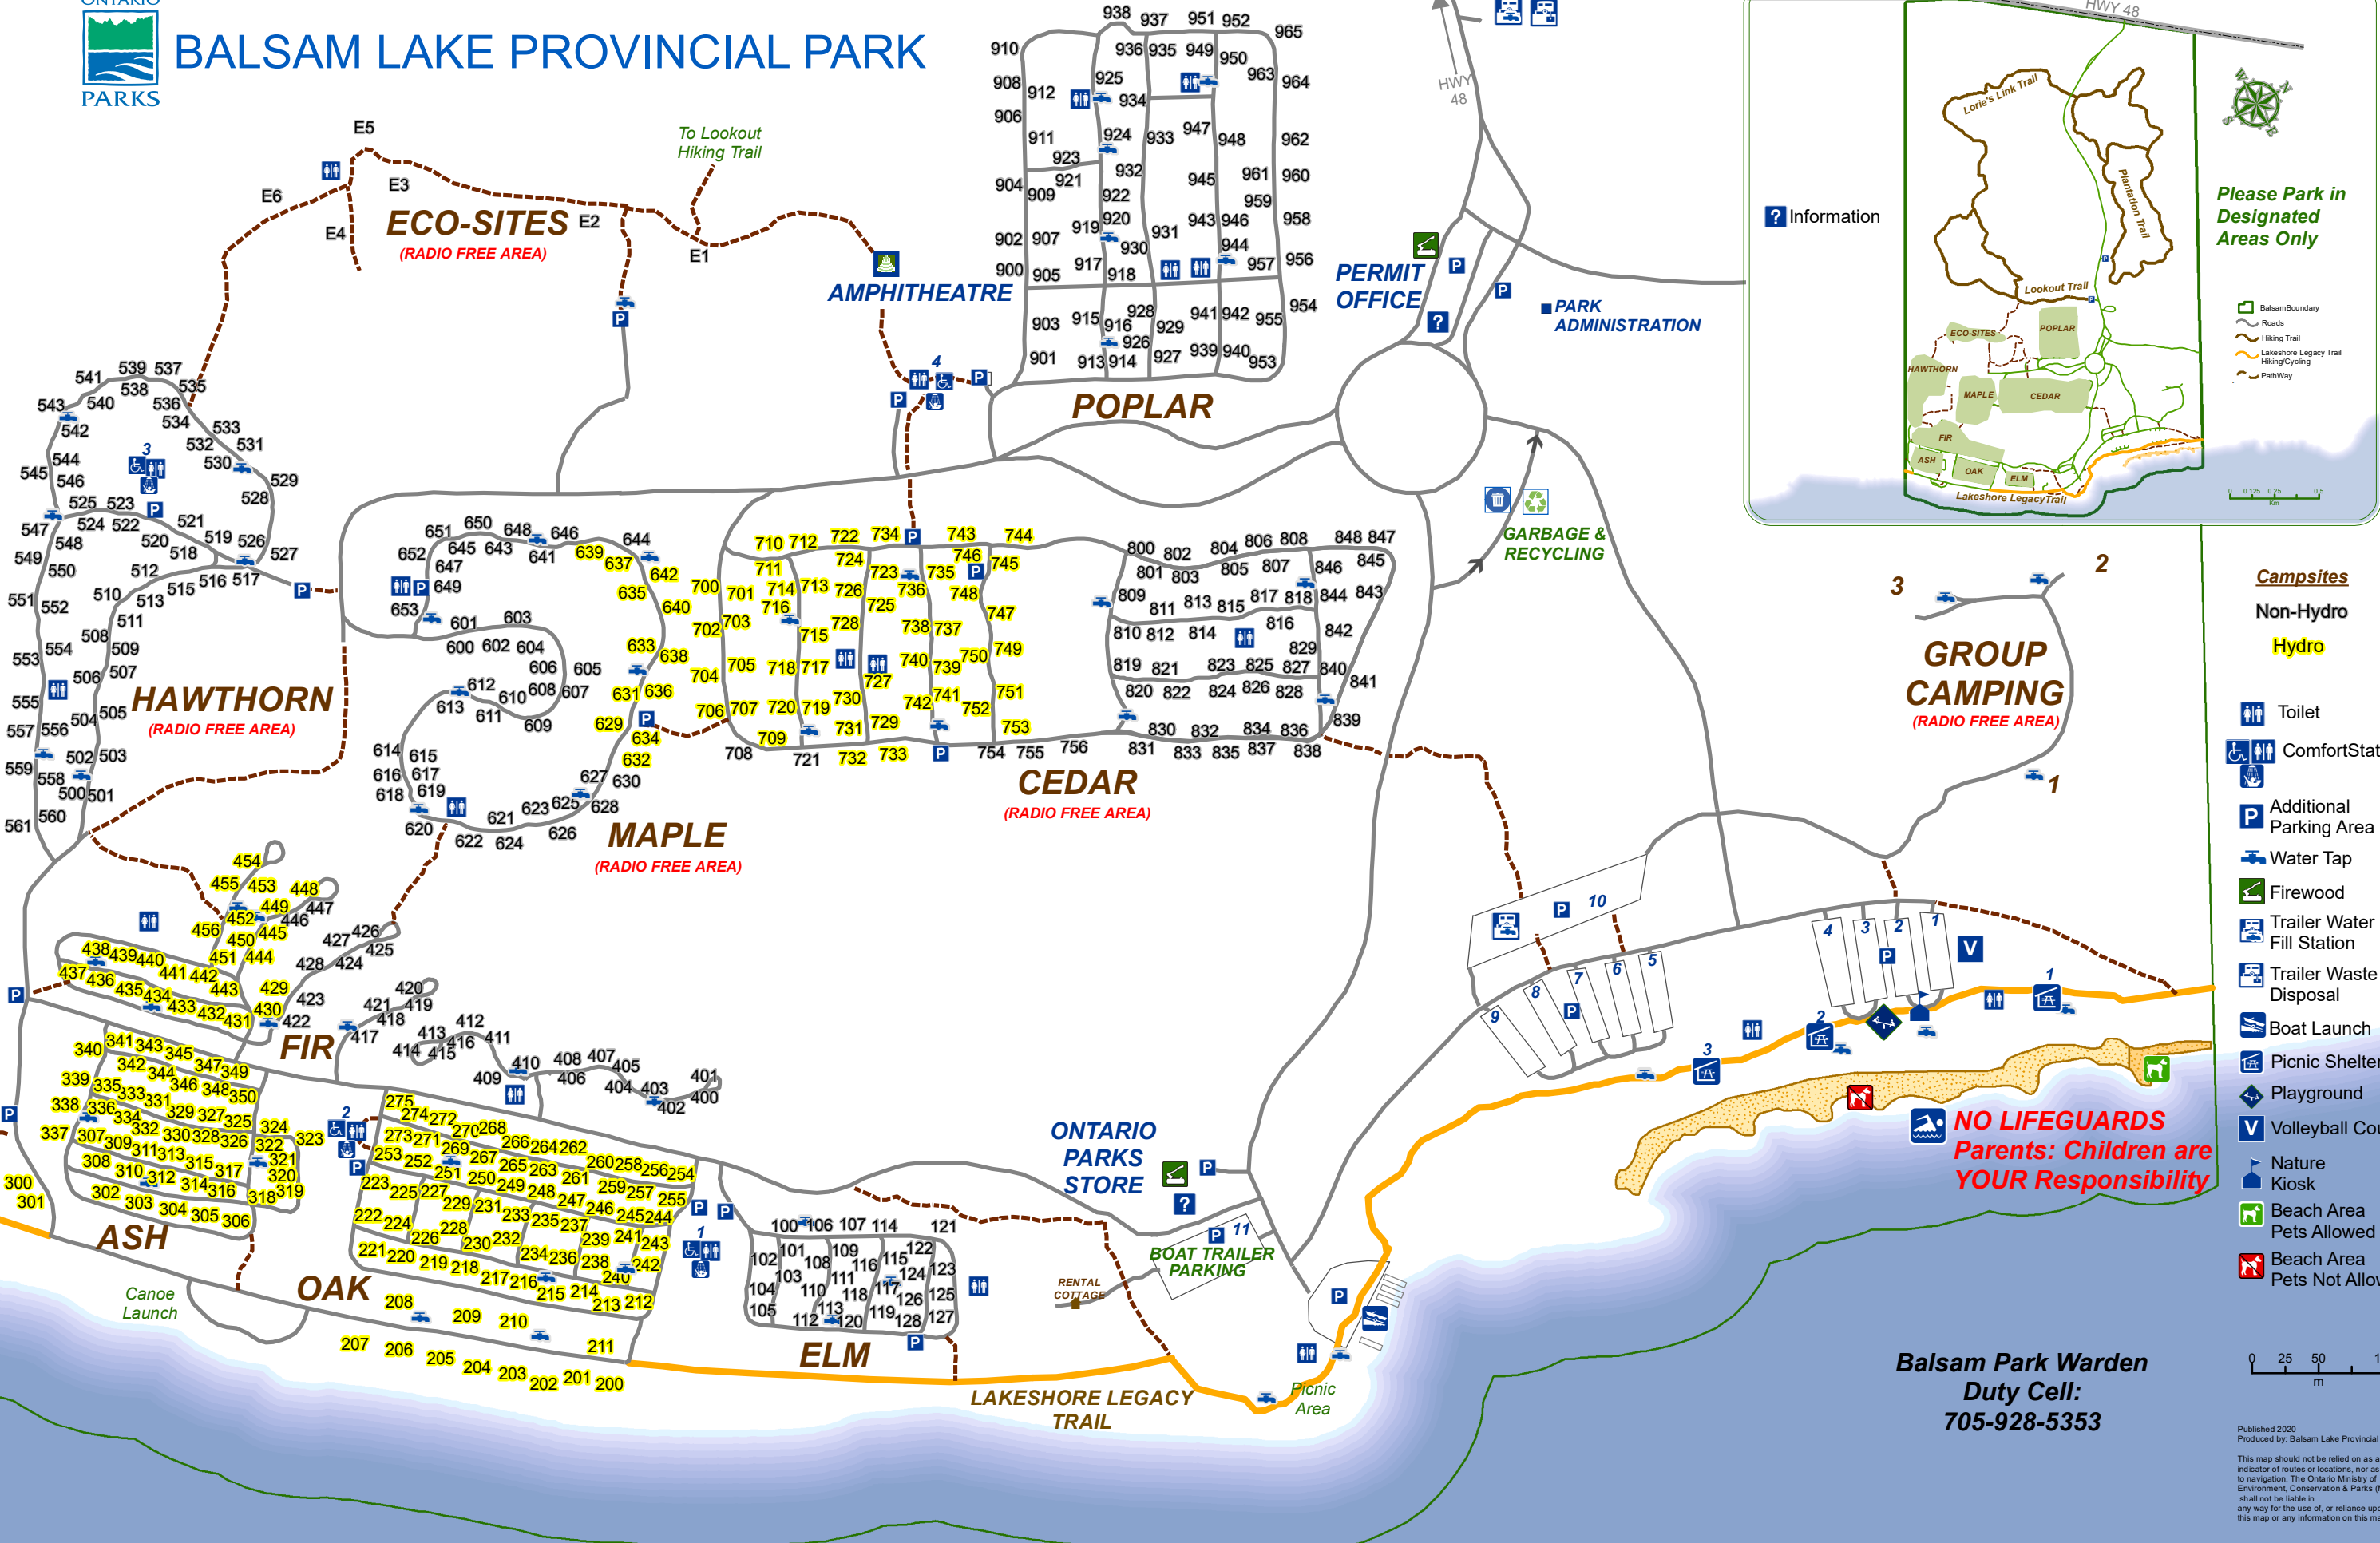

BALSAM LAKE PROVINCIAL PARK

? Information

Please Park in Designated Areas Only

- Balsam Boundary
- Roads
- Hiking Trail
- Lakeshore Legacy Trail
- Hiking/Cycling
- Pathway

Campsites

Non-Hydro
Hydro

- Toilet
- Comfort Station
- Additional Parking Area
- Water Tap
- Firewood
- Trailer Water Fill Station
- Trailer Waste Disposal
- Boat Launch
- Picnic Shelter
- Playground
- Volleyball Court
- Nature Kiosk
- Beach Area Pets Allowed
- Beach Area Pets Not Allowed

NO LIFEGUARDS
Parents: Children are YOUR Responsibility

Balsam Park Warden
Duty Cell:
705-928-5353